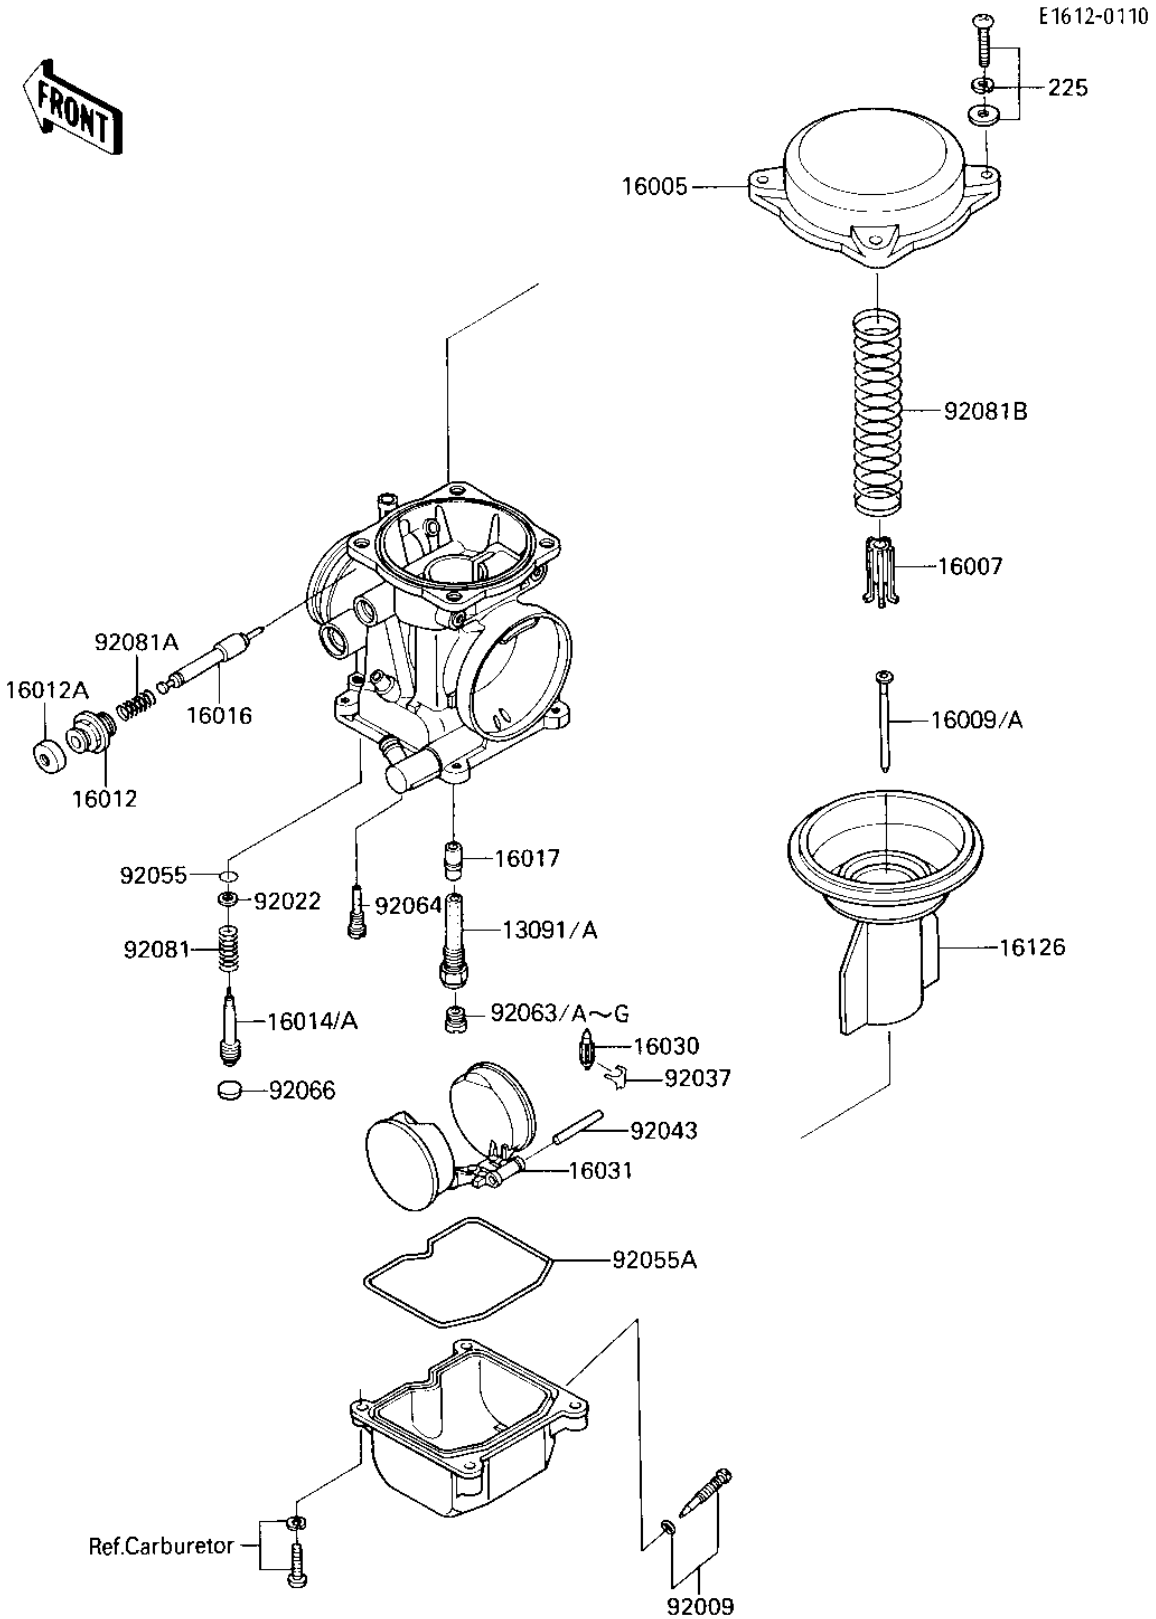

# 1986 Ninja® 250R PARTS DIAGRAM

## CARBURETOR PARTS

## CARBURETOR PARTS

ITEM NAME	PART NUMBER	QUANTITY
HOLDER,NEEDLE JET (Ref # 13091)	13091-1406	2
HOLDER,NEEDLE JET (Ref # 13091A)	13091-1425	2
TOP-CHAMBER (Ref # 16005)	16005-1056	2
SEAT-SPRING (Ref # 16007)	16007-1120	2
NEEDLE-JET,LH,N52H (Ref # 16009)	16009-1318	1
NEEDLE-JET,RH,N52I (Ref # 16009A)	16009-1319	1
CAP-STARTER PLUNGER (Ref # 16012)	16012-1051	2
CAP-STARTER PLUNGER (Ref # 16012A)	16012-1052	2
SCREW,PILOT ADJUST (Ref # 16014)	16014-1029	2
SCREW-PILOT AIR (Ref # 16014A)	16014-1054	2
PLUNGER,STARTER (Ref # 16016)	16016-1061	2
JET-NEEDLE (Ref # 16017)	16017-1286	2
FLOAT VALVE (Ref # 16030)	16030-1007	2
FLOAT (Ref # 16031)	16031-1056	2
VALVE,VACUUM (Ref # 16126)	16126-1160	2
SCREW,DRAIN (Ref # 92009)	92009-1095	2
WASHER,PLAIN (Ref # 92022)	92022-1003	2
CLIP,FLOAT VALVE (Ref # 92037)	16044-007	2
PIN,FLOAT (Ref # 92043)	92043-1148	2
O RING,PILOT ADJ (Ref # 92055)	92055-1002	2
RING-O,FLOAT CHAMBER (Ref # 92055A)	92055-1222	2
JET-MAIN #110 (Ref # 92063)	92063-1114	2
JET-MAIN #110 (Ref # 92063A)	92063-1114	2
MAIN JET,#105 (Ref # 92063B)	92063-1009	2
JET-MAIN,#102 (Ref # 92063C)	92063-1115	2
JET-MAIN #108 (Ref # 92063D)	92063-1116	2
JET-MAIN #112 (Ref # 92063F)	92063-1117	2
JET-MAIN #115 (Ref # 92063G)	92063-1118	2
JET-PILOT,#35 (Ref # 92064)	92064-1101	2

## CARBURETOR PARTS

ITEM NAME	PART NUMBER	QUANTITY
PLUG,PILOT SCREW (Ref # 92066)	92066-1051	2
SPRING,PIROT ADJ SCRW (Ref # 92081)	92081-1002	2
SPRING,STARTER PLUNGE (Ref # 92081A)	92081-1761	2
SPRING,VACUUM VALVE (Ref # 92081B)	92081-1912	2
SCREW-PAN-WSP-CROS (Ref # 225)	225C0418	5