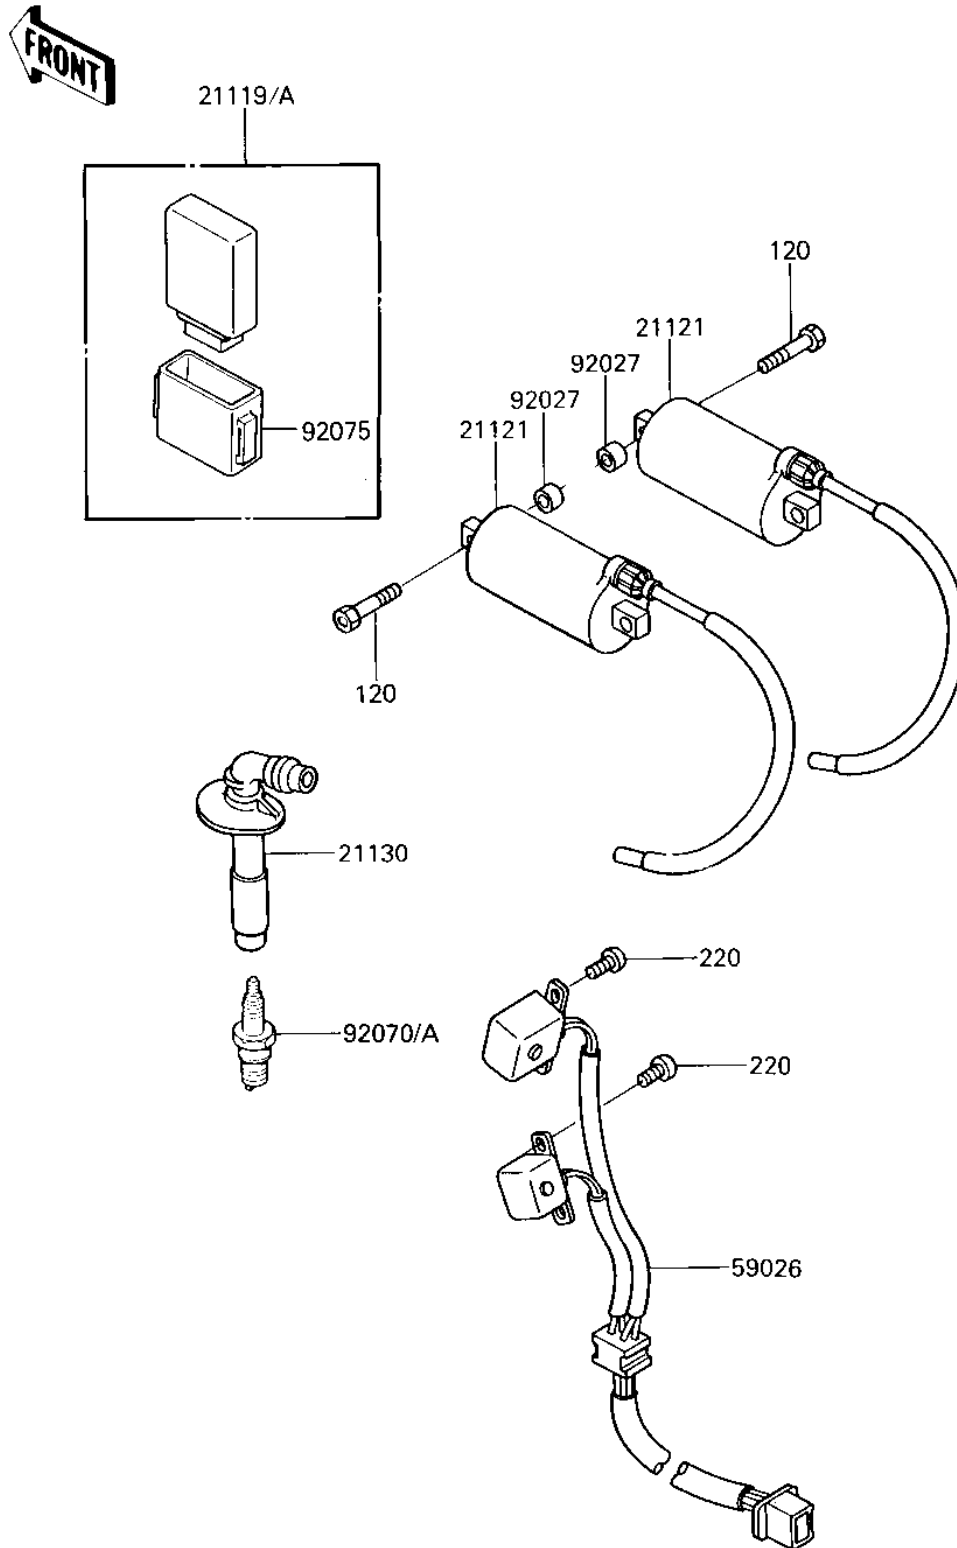

1986 Ninja® 250R PARTS DIAGRAM

IGNITION

E1830-0248

1986 Ninja® 250R PARTS LIST

IGNITION

ITEM NAME	PART NUMBER	QUANTITY
IGNITER (Ref # 21119)	21119-1200	1
IGNITER (Ref # 21119A)	21119-1210	1
COIL-IGNITION (Ref # 21121)	21121-1130	2
CAP-SPARK PLUG (Ref # 21130)	21130-1056	2
COIL-PULSING (Ref # 59026)	59026-1076	1
COLLAR (Ref # 92027)	92027-103	4
UNAVAILABLE IN PRICE BOOK (Ref # 92070A)	92070-1131	2
DAMPER,IGNITER (Ref # 92075)	92075-1592	1
BOLT,6X25 (Ref # 120)	120P0625	4
SCREW PAN HEAD 5X10 (Ref # 220)	220B0510	4