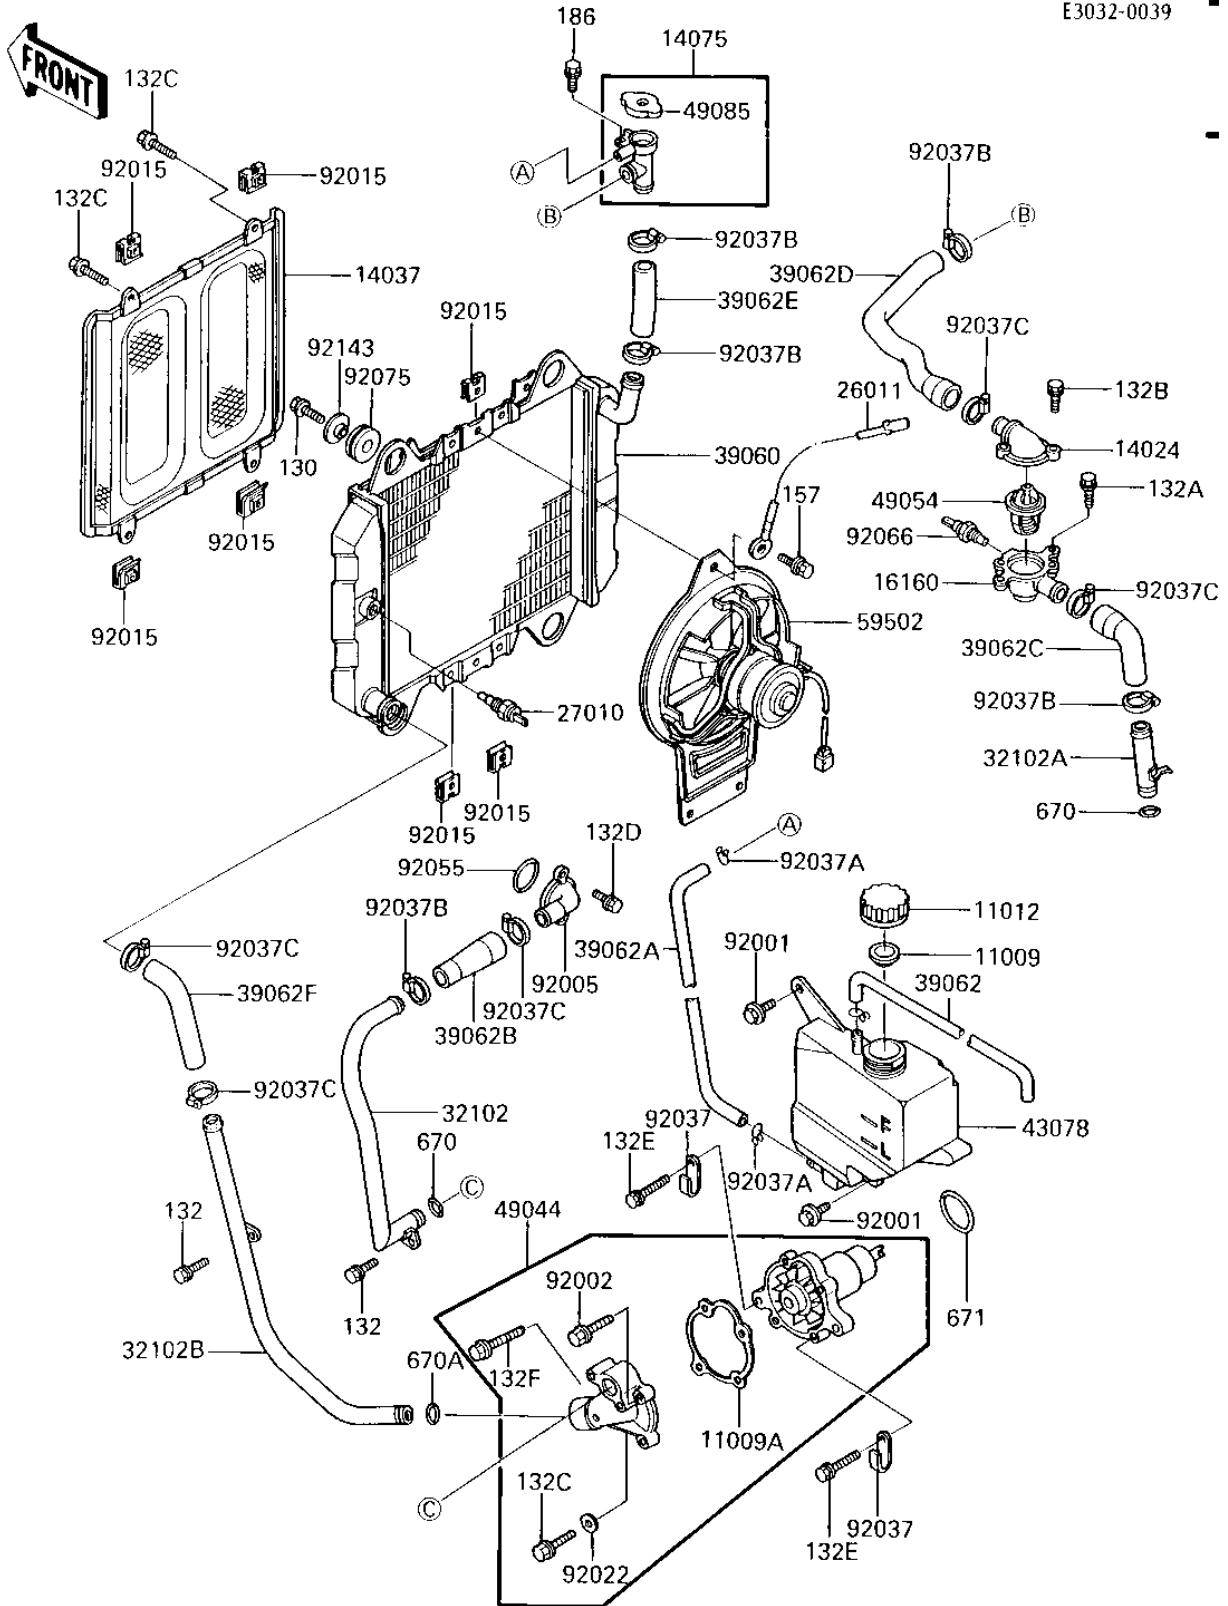

1986 Ninja® 250R PARTS DIAGRAM

RADIATOR/FAN/WATER PUMP

E3032-0039