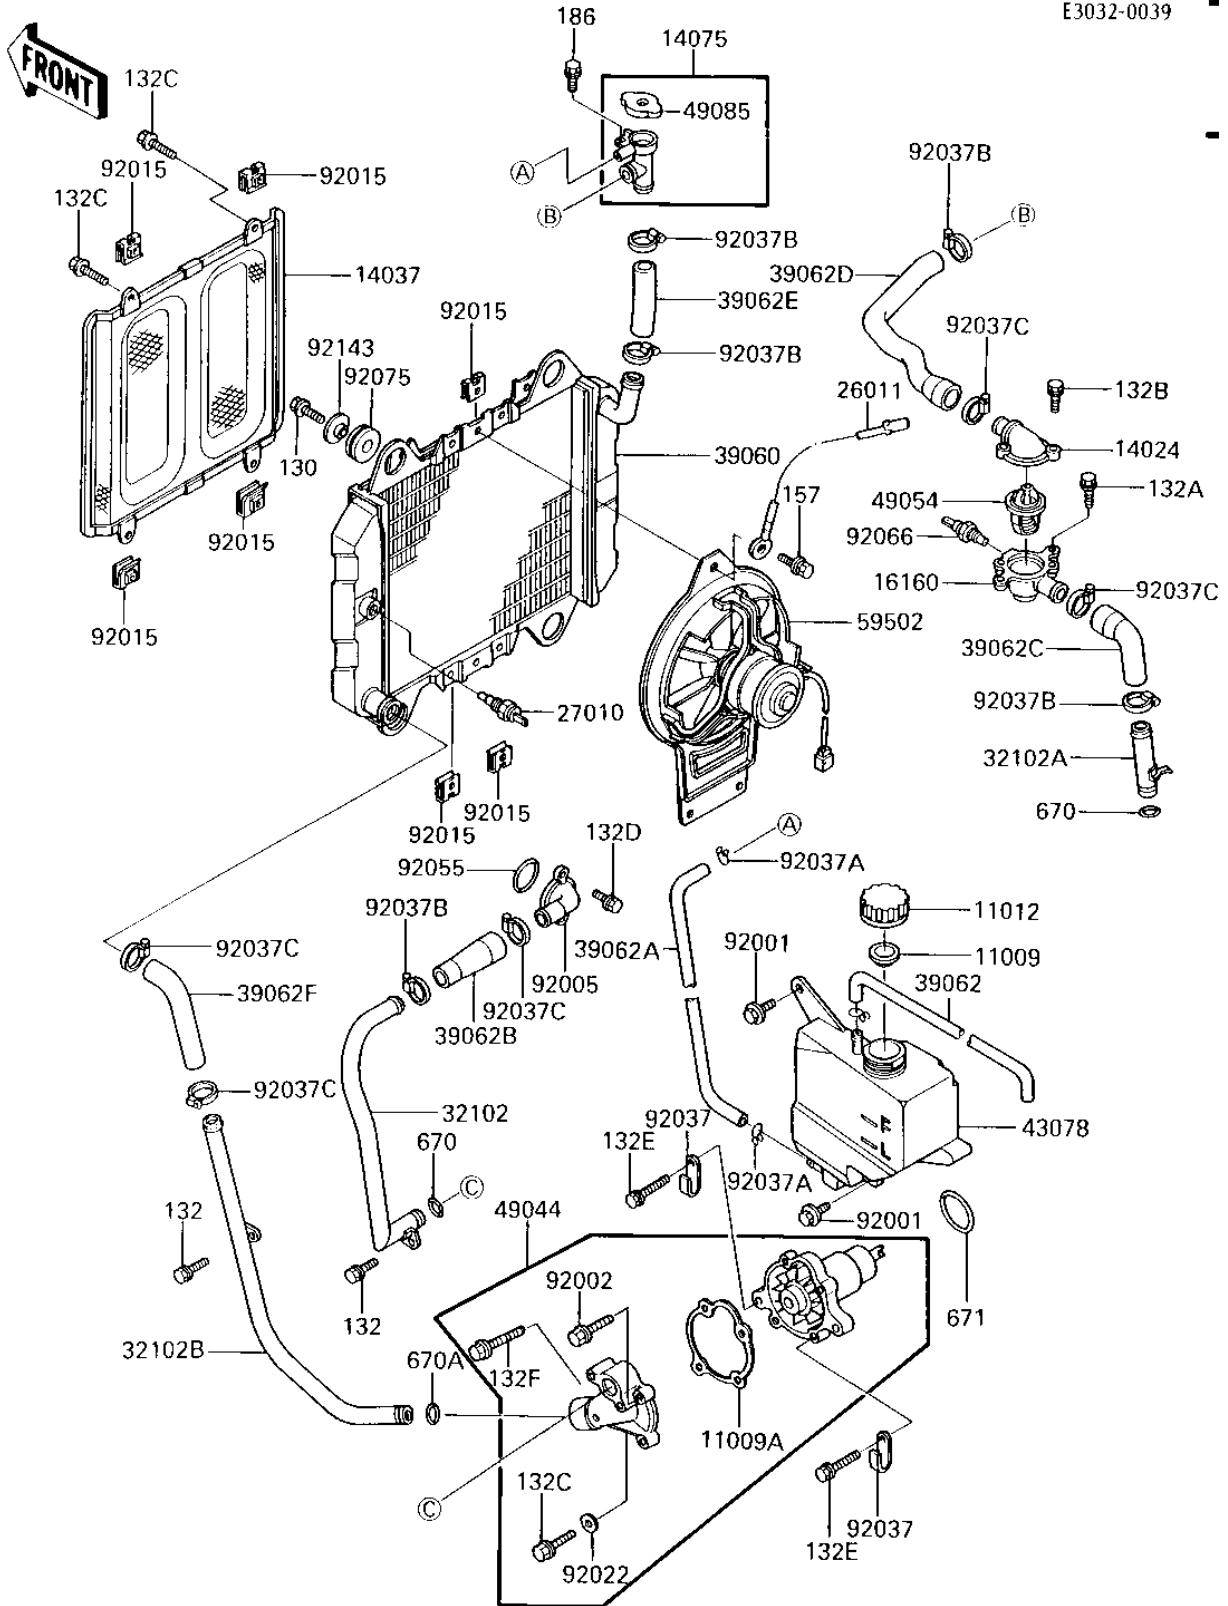

1987 Ninja® 250R PARTS DIAGRAM

RADIATOR/FAN/WATER PUMP

E3032-0039