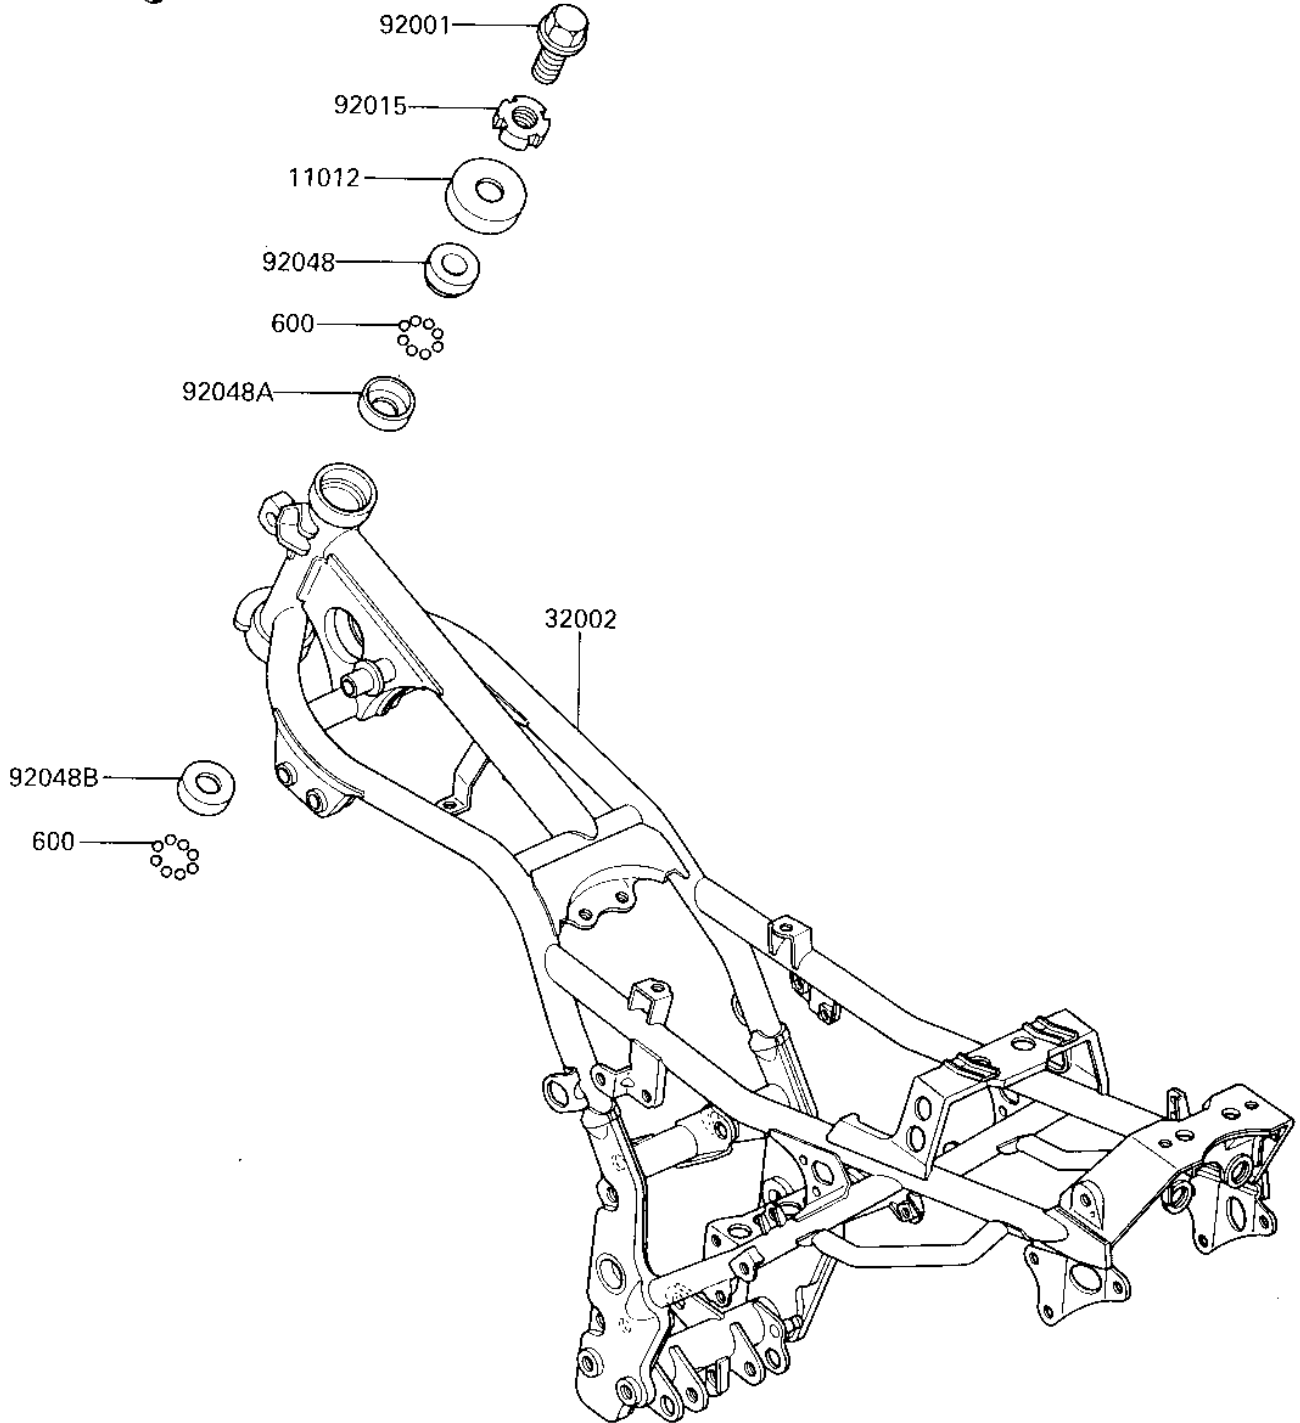

# 1986 Ninja® 250R PARTS DIAGRAM

FRAME

F2120-0291

# 1986 Ninja® 250R PARTS LIST

## FRAME

ITEM NAME	PART NUMBER	QUANTITY
CAP, STEERING STEM (Ref # 11012)	46098-016	1
FRAME-COMP (Ref # 32002)	32002-1896	1
BOLT,FLANGED,16X22 (Ref # 92001)	92001-1488	1
NUT STEERING STEM LCK (Ref # 92012)	92090-007	1
CONE,STRNG STM BRNG (Ref # 92048)	92047-011	1
RACE STRNG STEM BERNG (Ref # 92048A)	92048-006	1
RACE,STRNG STM BRNG (Ref # 92048B)	92048-008	1
BALL STEEL 1/4' (Ref # 600)	600A0800	39