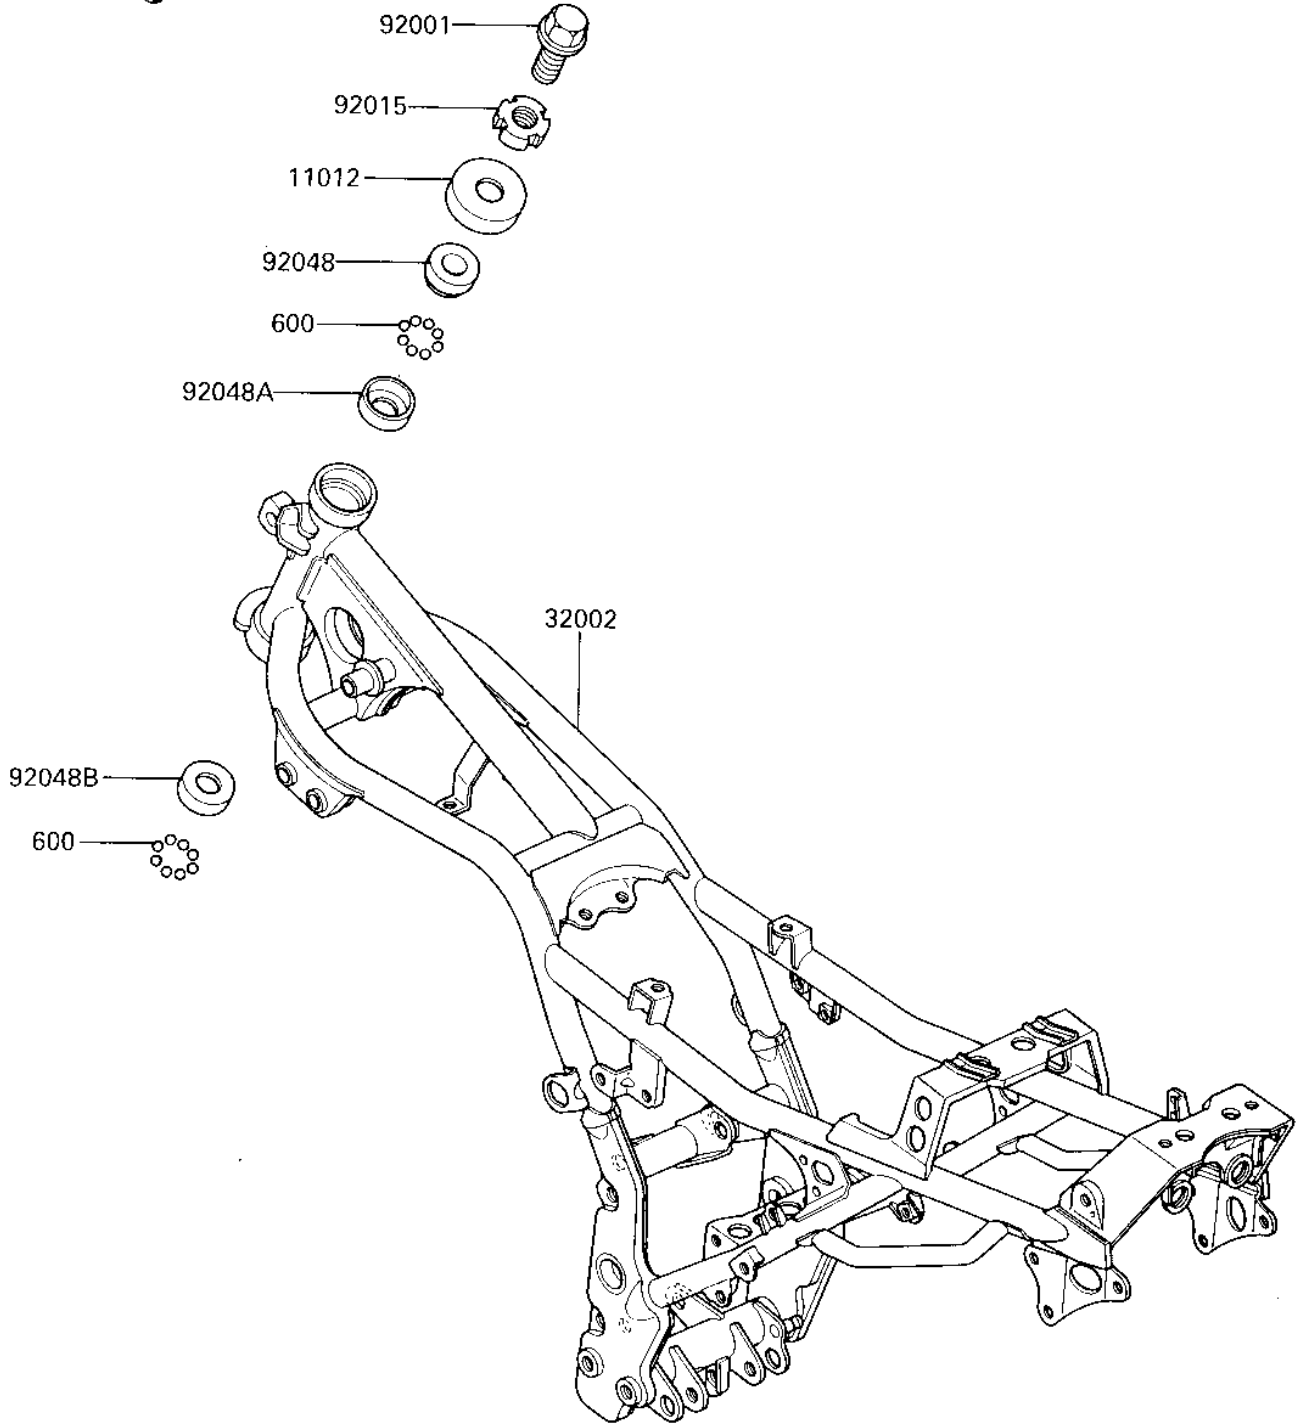

1987 Ninja® 250R PARTS DIAGRAM

FRAME

F2120-0291

1987 Ninja® 250R PARTS LIST

FRAME

ITEM NAME	PART NUMBER	QUANTITY
CAP, STEERING STEM (Ref # 11012)	46098-016	1
FRAME-COMP (Ref # 32002)	32002-1896	1
BOLT,FLANGED,16X22 (Ref # 92001)	92001-1488	1
NUT STEERING STEM LCK (Ref # 92012)	92090-007	1
CONE,STRNG STM BRNG (Ref # 92048)	92047-011	1
RACE STRNG STEM BERNG (Ref # 92048A)	92048-006	1
RACE,STRNG STM BRNG (Ref # 92048B)	92048-008	1
BALL STEEL 1/4' (Ref # 600)	600A0800	39