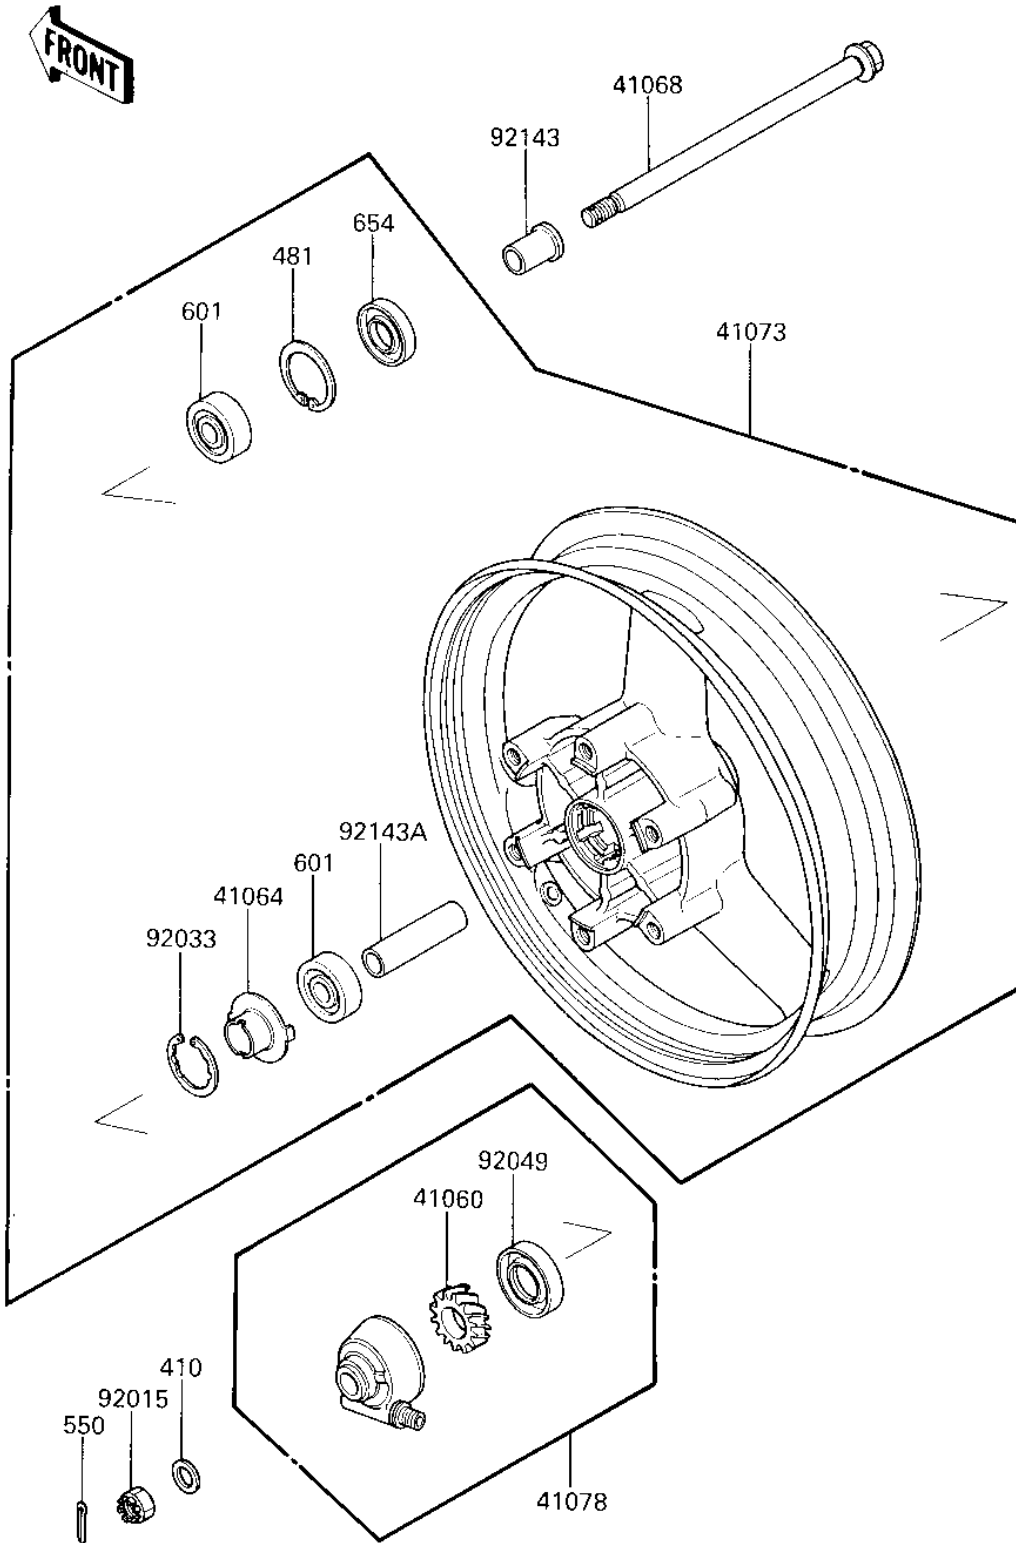

1986 Ninja® 250R PARTS DIAGRAM

FRONT WHEEL/HUB

F2230-0140

1986 Ninja® 250R PARTS LIST

FRONT WHEEL/HUB

ITEM NAME	PART NUMBER	QUANTITY
GEAR-METER SCREW,23T (Ref # 41060)	41060-1107	1
RECEIVER,SPEEDOMETER (Ref # 41064)	41064-1006	1
AXLE,FR (Ref # 41068)	41068-1220	1
WHEEL-ASSY,FR,WHITE N (Ref # 41073)	41073-1332-T6	1
CASE-ASSY-METER GEAR (Ref # 41078)	41078-1055	1
NUT,14MM (Ref # 92015)	42045-020	1
CIRCLIP,42MM (Ref # 92033)	92033-1041	1
OIL SEAL,BJN30427-C3 (Ref # 92049)	92049-1057	1
COLLAR,L=36.5 (Ref # 92143)	92027-1979	1
COLLAR,15.2X22X60 (Ref # 92143A)	92027-1980	1
WASHER PLAIN 14MM (Ref # 410)	410B1400	1
CIRCLIP,35MM (Ref # 481)	481J3500	1
PIN COTTER 3.0X25 (Ref # 550)	550D3025	1
BEARING-BALL (Ref # 601)	601B6202UU	2
OIL SEAL,TCY22358 (Ref # 654)	654A223508	1