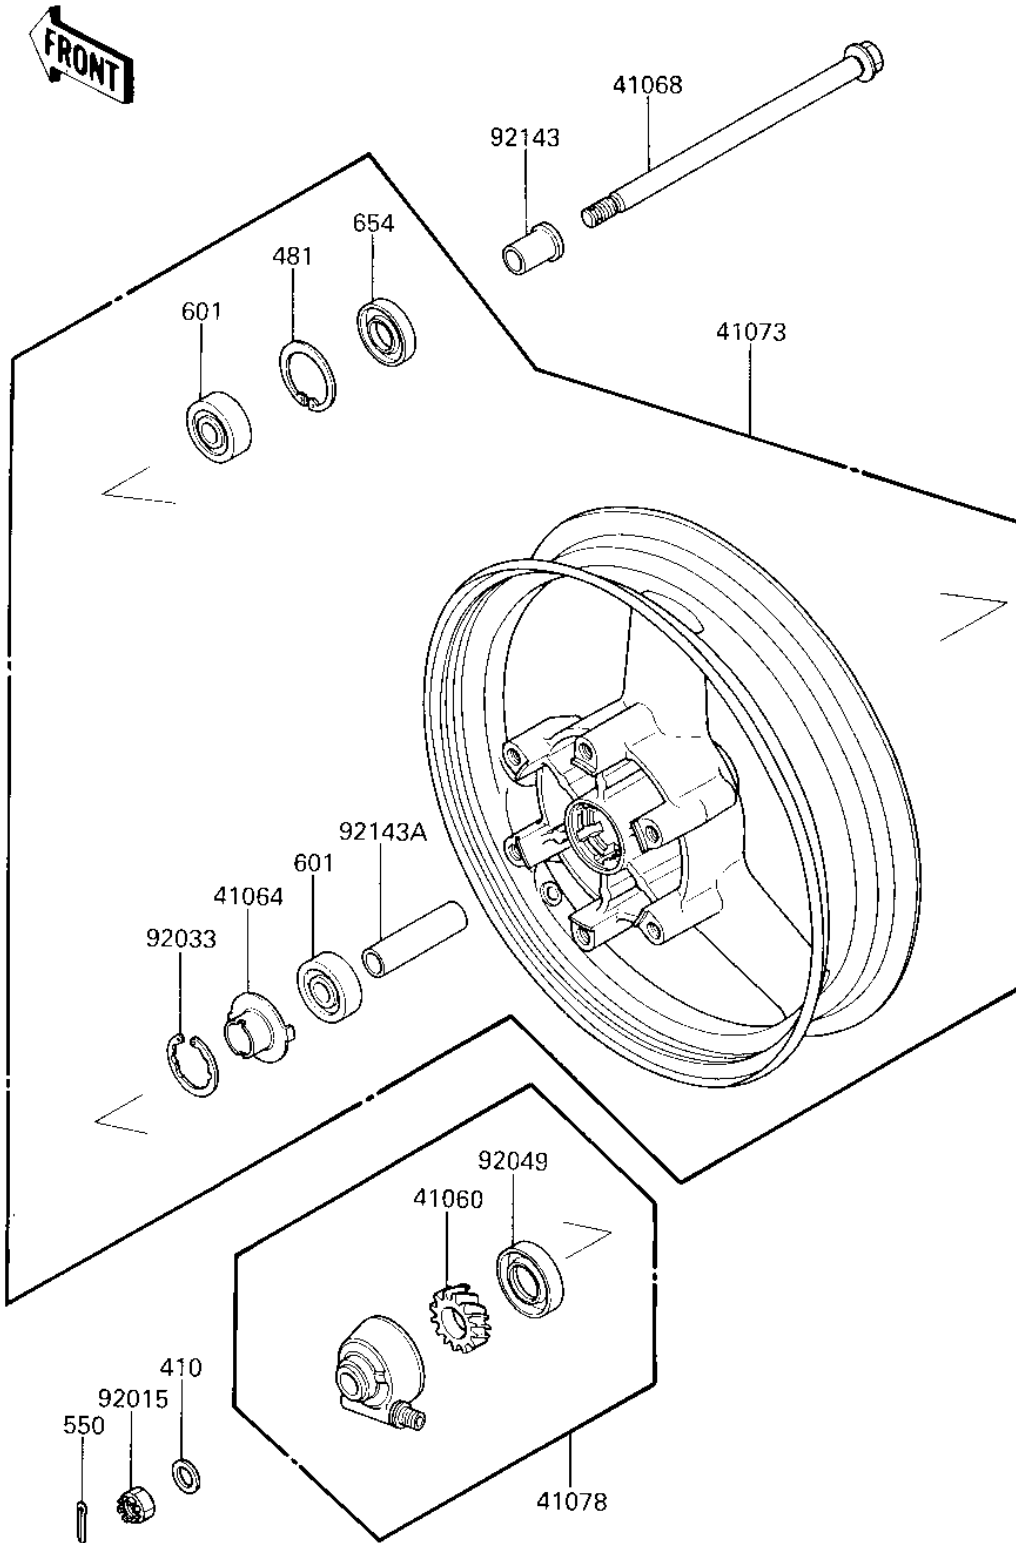

1987 Ninja® 250R PARTS DIAGRAM

FRONT WHEEL/HUB

F2230-0140

1987 Ninja® 250R PARTS LIST

FRONT WHEEL/HUB

ITEM NAME	PART NUMBER	QUANTITY
GEAR-METER SCREW,23T (Ref # 41060)	41060-1107	1
RECEIVER,SPEEDOMETER (Ref # 41064)	41064-1006	1
AXLE,FR (Ref # 41068)	41068-1220	1
WHEEL-ASSY,FR,WHITE N (Ref # 41073)	41073-1332-T6	1
CASE-ASSY-METER GEAR (Ref # 41078)	41078-1055	1
NUT,14MM (Ref # 92015)	42045-020	1
CIRCLIP,42MM (Ref # 92033)	92033-1041	1
OIL SEAL,BJN30427-C3 (Ref # 92049)	92049-1057	1
COLLAR,L=36.5 (Ref # 92143)	92027-1979	1
COLLAR,15.2X22X60 (Ref # 92143A)	92027-1980	1
WASHER PLAIN 14MM (Ref # 410)	410B1400	1
CIRCLIP,35MM (Ref # 481)	481J3500	1
PIN COTTER 3.0X25 (Ref # 550)	550D3025	1
BEARING-BALL (Ref # 601)	601B6202UU	2
OIL SEAL,TCY22358 (Ref # 654)	654A223508	1