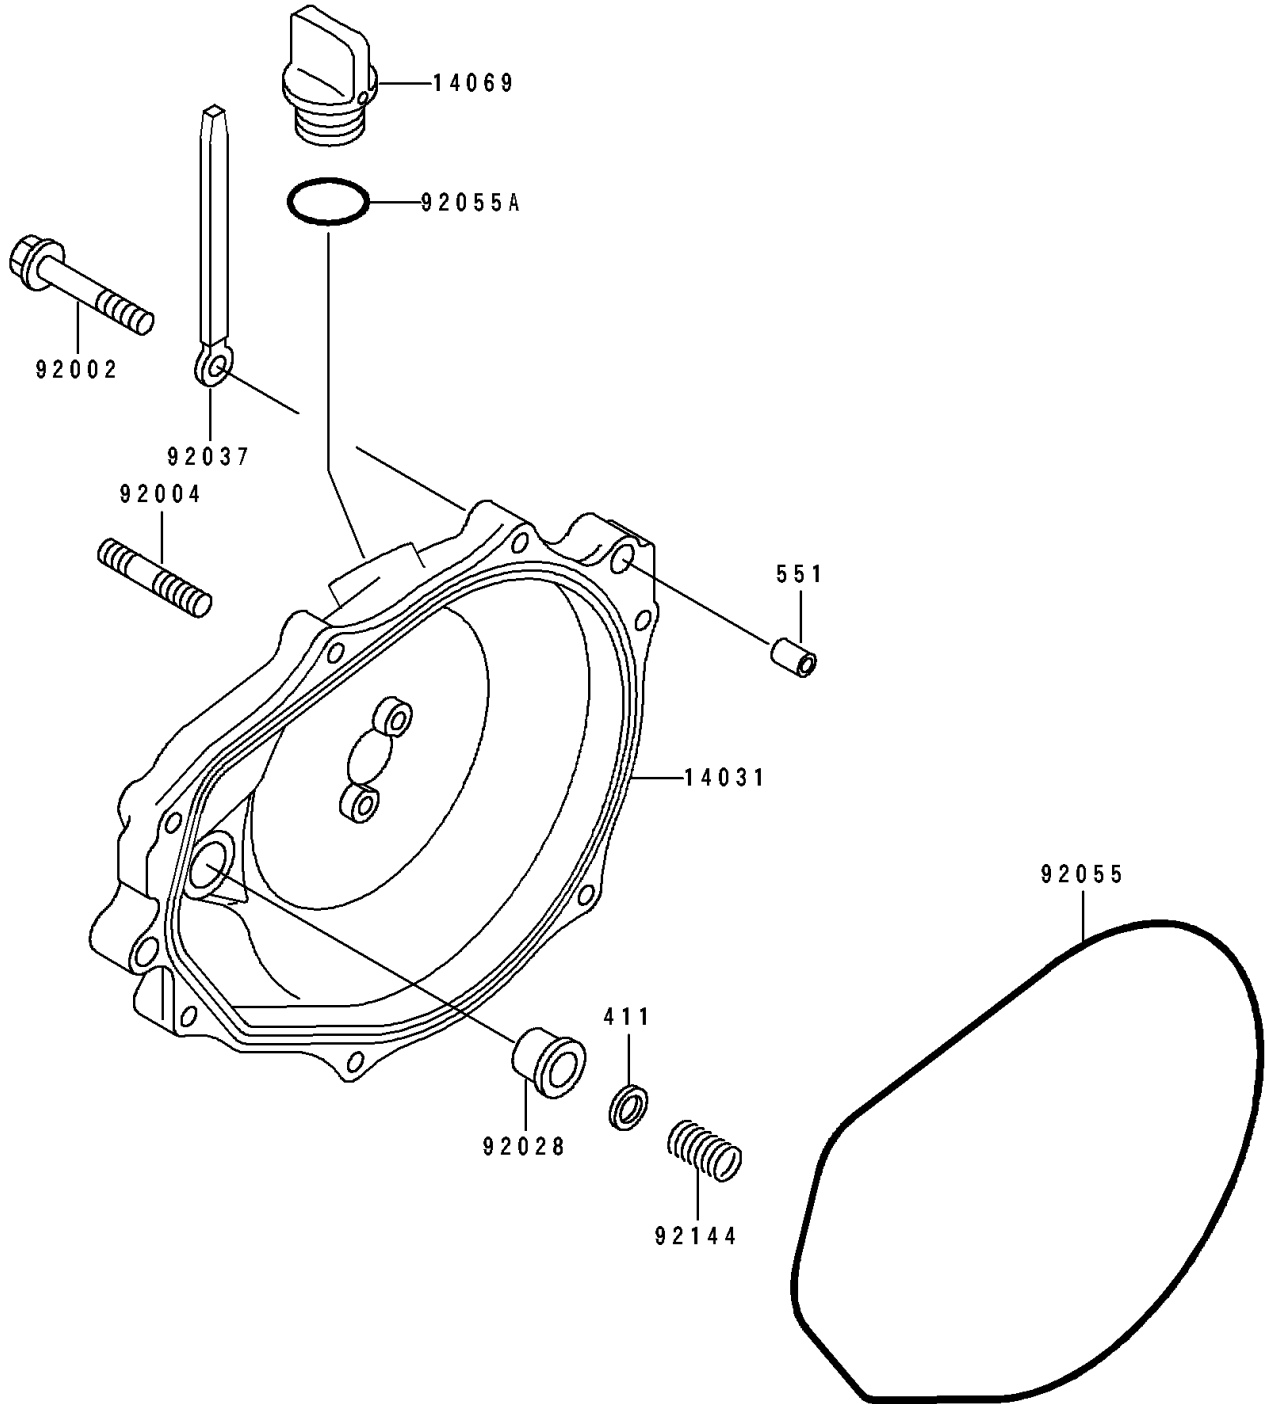

1991 SC PARTS DIAGRAM

Engine Cover(s)

E1431

1991 SC PARTS LIST

Engine Cover(s)

ITEM NAME	PART NUMBER	QUANTITY
COVER-GENERATOR (Ref # 14031)	14031-3710	1
BREATHER (Ref # 14069)	14069-3709	1
BOLT,6X30 (Ref # 92002)	92002-3726	7
STUD (Ref # 92004)	92004-3710	2
BUSHING (Ref # 92028)	92028-3718	1
CLAMP,L=100 (Ref # 92037)	92037-3736	3
RING-O,GENERATOR COVER (Ref # 92055)	92055-3712	1
RING-O (Ref # 92055A)	92055-515	1
SPRING (Ref # 92144)	92144-3728	1
WASHER-PLAIN,5MM (Ref # 411)	411S0500	1
PIN-DOWEL (Ref # 551)	551R0812	2