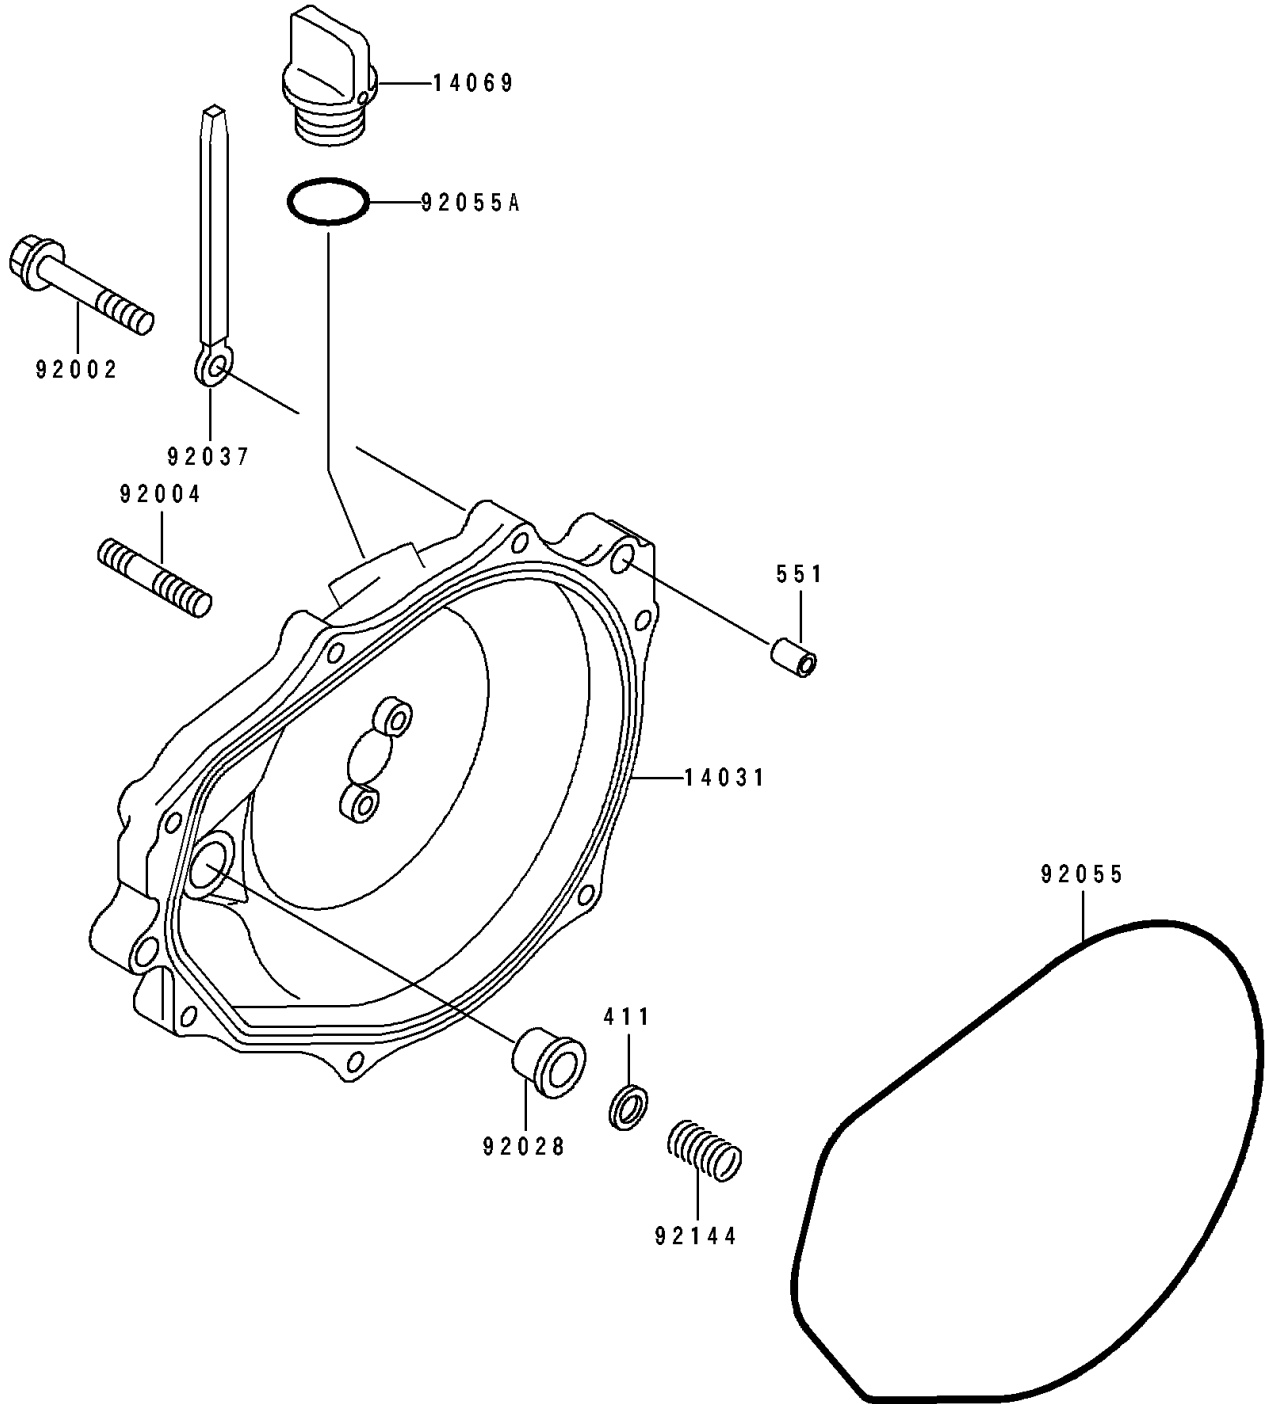

# 1992 SC PARTS DIAGRAM

Engine Cover(s)

E1431

## 1992 SC PARTS LIST

### Engine Cover(s)

ITEM NAME	PART NUMBER	QUANTITY
COVER-GENERATOR (Ref # 14031)	14031-3710	1
BREATHER (Ref # 14069)	14069-3709	1
BOLT,6X30 (Ref # 92002)	92002-3726	7
STUD (Ref # 92004)	92004-3710	2
BUSHING (Ref # 92028)	92028-3718	1
CLAMP,L=100 (Ref # 92037)	92037-3736	3
RING-O,GENERATOR COVER (Ref # 92055)	92055-3712	1
RING-O (Ref # 92055A)	92055-515	1
SPRING (Ref # 92144)	92144-3728	1
WASHER-PLAIN,5MM (Ref # 411)	411S0500	1
PIN-DOWEL (Ref # 551)	551R0812	2