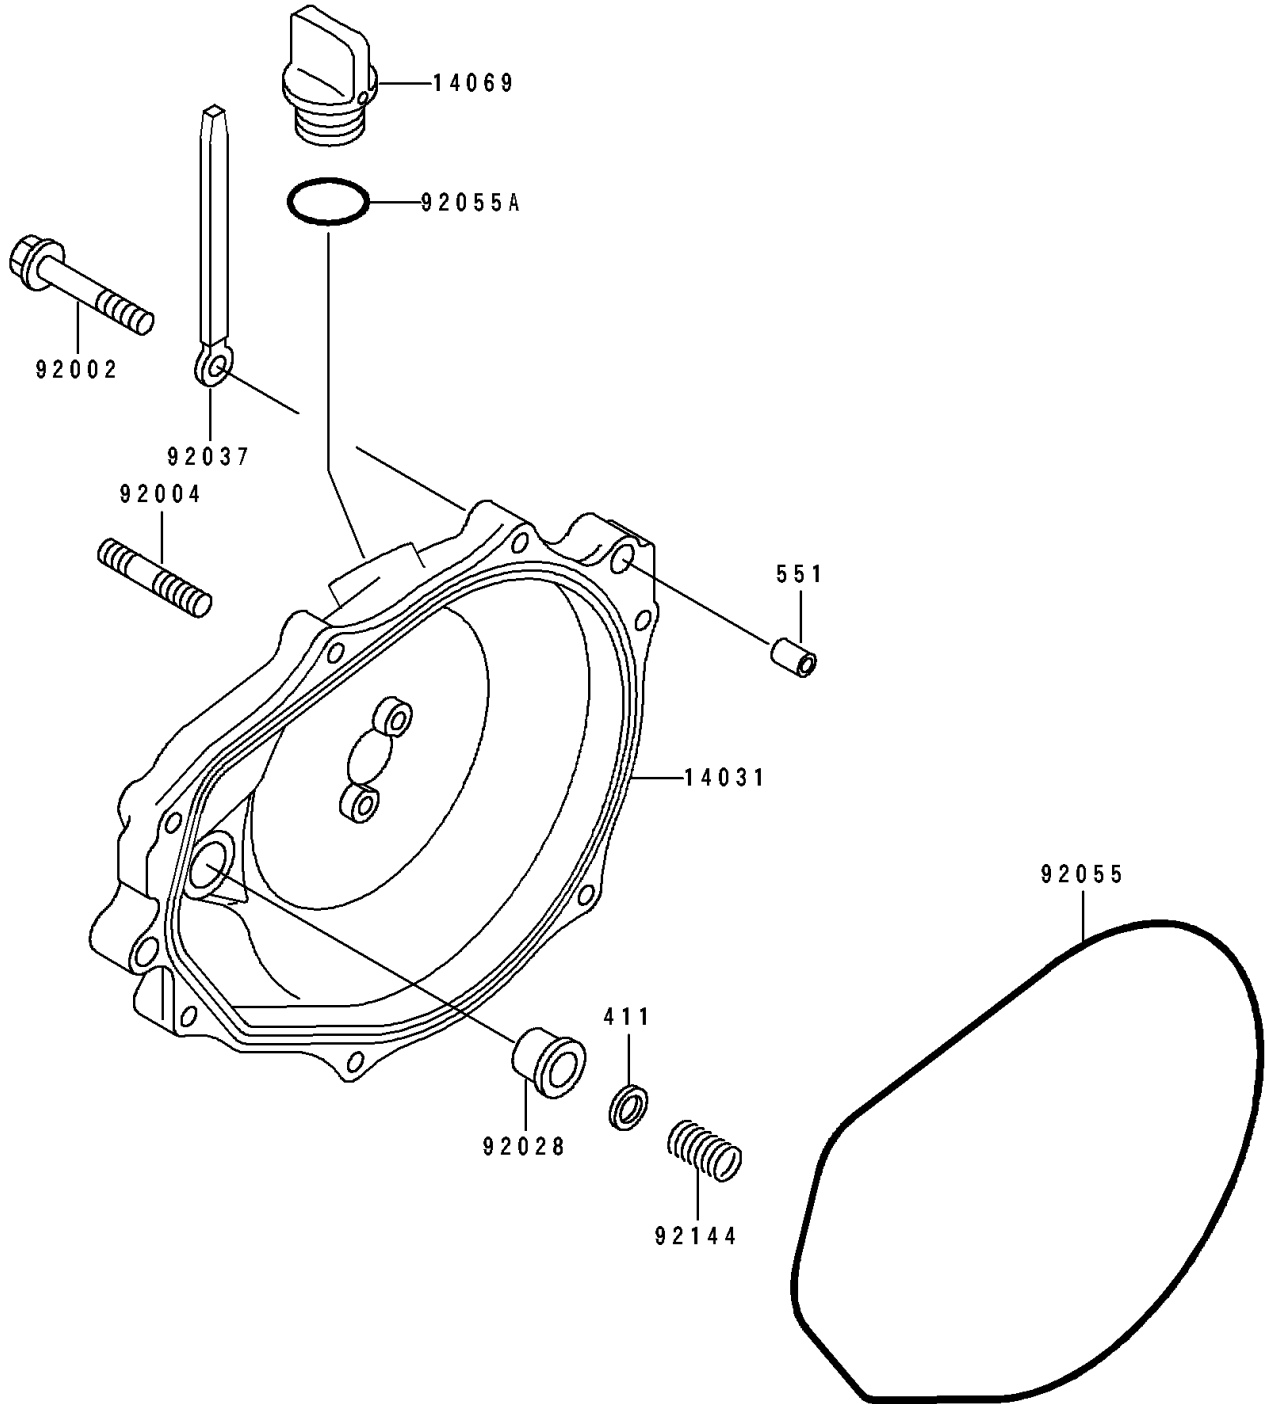

1994 SC PARTS DIAGRAM

Engine Cover(s)

E1431

1994 SC PARTS LIST

Engine Cover(s)

ITEM NAME	PART NUMBER	QUANTITY
COVER-GENERATOR (Ref # 14031)	14031-3710	1
BREATHER (Ref # 14069)	14069-3709	1
BOLT,6X30 (Ref # 92002)	92002-3726	7
STUD (Ref # 92004)	92004-3710	2
BUSHING (Ref # 92028)	92028-3718	1
CLAMP,L=100 (Ref # 92037)	92037-3736	3
RING-O,GENERATOR COVER (Ref # 92055)	92055-3712	1
RING-O (Ref # 92055A)	92055-515	1
SPRING (Ref # 92144)	92144-3728	1
WASHER-PLAIN,5MM (Ref # 411)	411S0500	1
PIN-DOWEL (Ref # 551)	551R0812	2