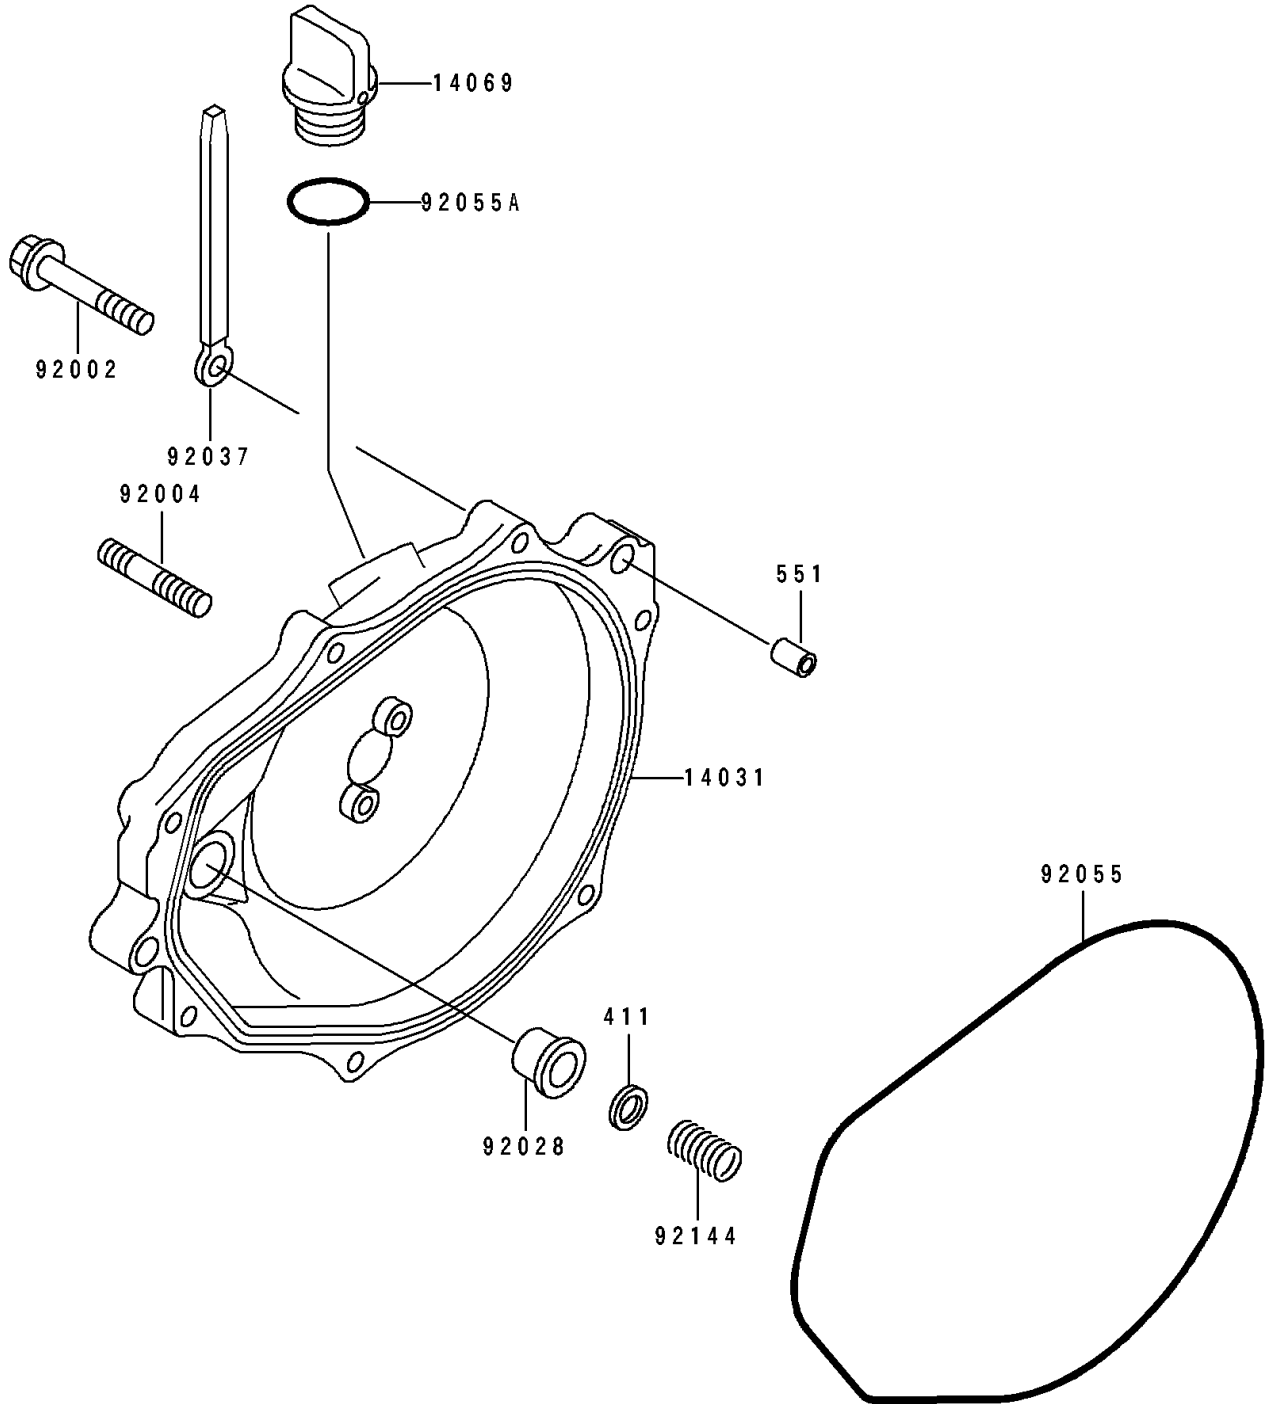

1995 SC PARTS DIAGRAM

Engine Cover(s)

E1431

1995 SC PARTS LIST

Engine Cover(s)

ITEM NAME	PART NUMBER	QUANTITY
COVER-GENERATOR (Ref # 14031)	14031-3710	1
BREATHER (Ref # 14069)	14069-3709	1
BOLT,6X30 (Ref # 92002)	92002-3726	7
STUD (Ref # 92004)	92004-3710	2
BUSHING (Ref # 92028)	92028-3718	1
CLAMP,L=100 (Ref # 92037)	92037-3736	3
RING-O,GENERATOR COVER (Ref # 92055)	92055-3712	1
RING-O (Ref # 92055A)	92055-515	1
SPRING (Ref # 92144)	92144-3728	1
WASHER-PLAIN,5MM (Ref # 411)	411S0500	1
PIN-DOWEL (Ref # 551)	551R0812	2