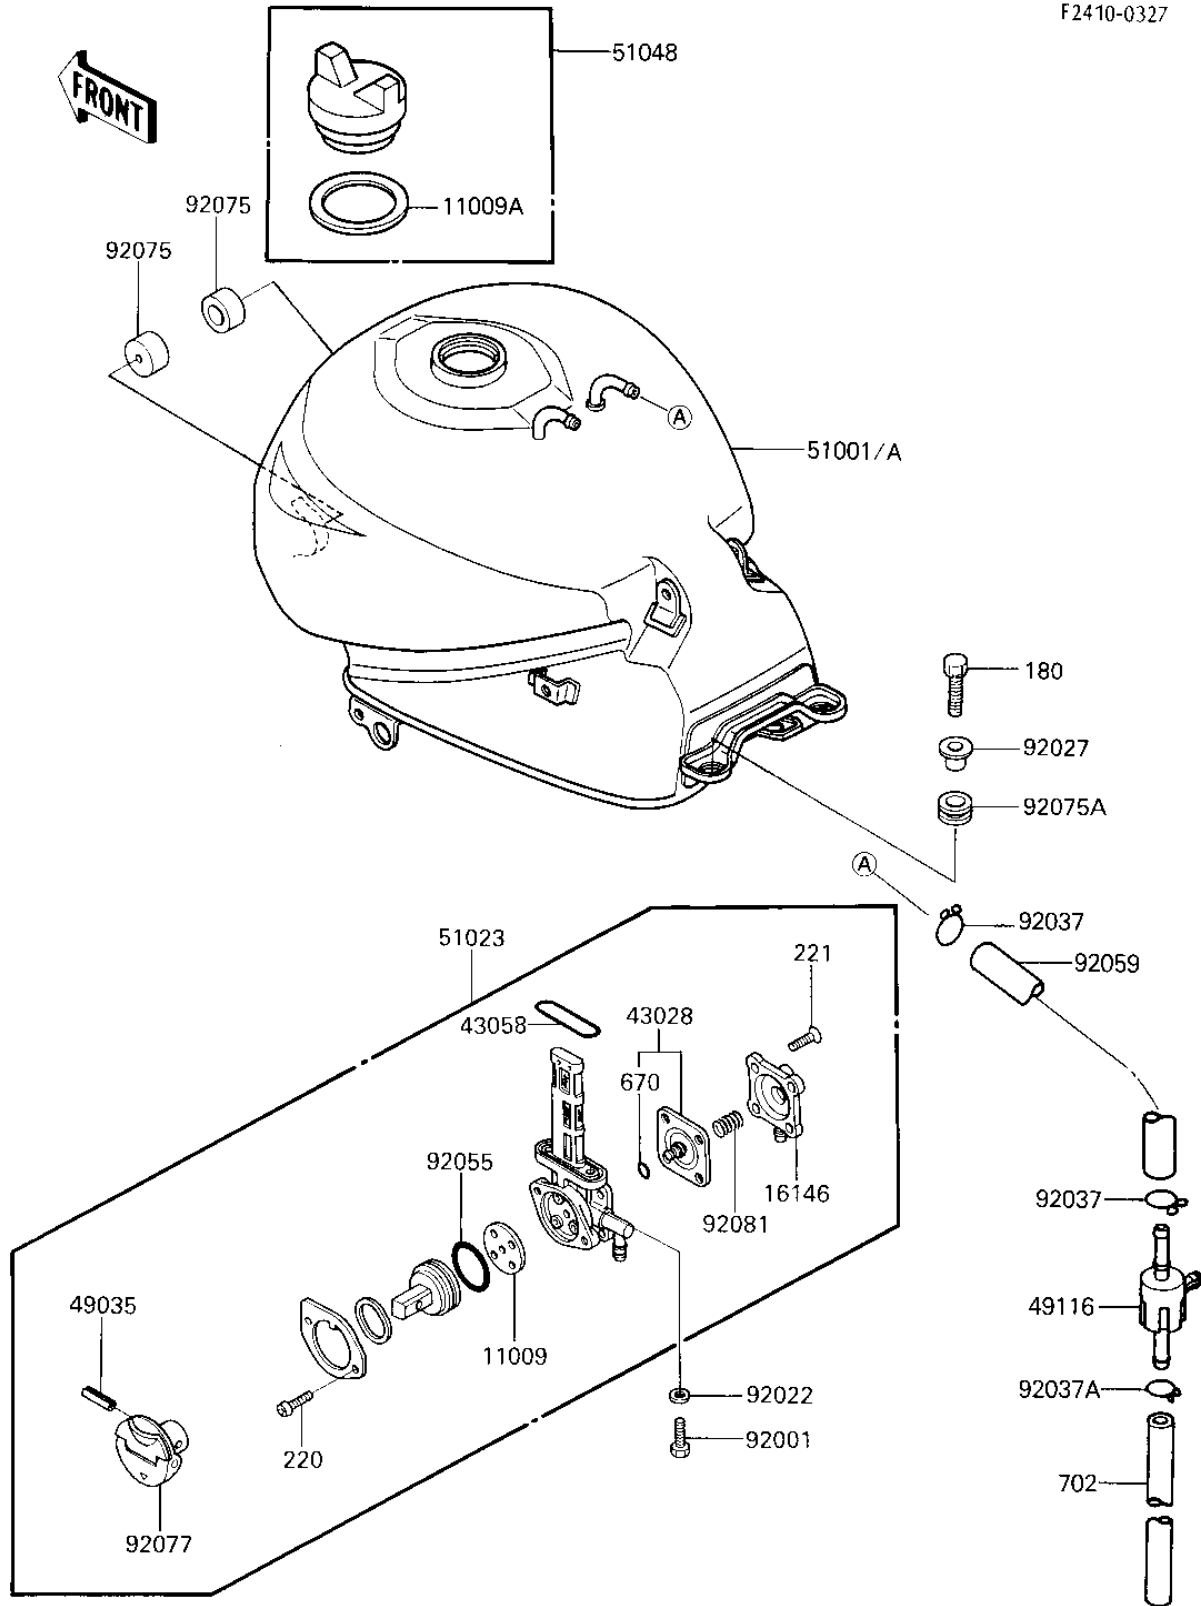

1986 Ninja® 250R PARTS DIAGRAM

FUEL TANK

F2410-0327

1986 Ninja® 250R PARTS LIST

FUEL TANK

ITEM NAME	PART NUMBER	QUANTITY
GASKET,FUEL TAP (Ref # 11009)	11009-1188	1
GASKET,FUEL TANK (Ref # 11009A)	11009-1326	1
COVER-ASSY,TAP DIAPHR (Ref # 16146)	16146-1010	1
DIAPHRAGM (Ref # 43028)	43028-1033	1
"O" RING (Ref # 43058)	51039-003	1
PIN-SPRING,3.1X14 (Ref # 49035)	49035-1053	1
VALVE-ASSY,BREATHER (Ref # 49116)	49116-1063	1
TANK-COMP-FUEL (Ref # 51001)	51001-1245	1
TANK-COMP-FUEL (Ref # 51001A)	51001-1252	1
TAP-ASSY,FUEL (Ref # 51023)	51023-1125	1
CAP-ASSY-TANK,FUEL (Ref # 51048)	51048-1070	1
BOLT,6X20,FUEL TAP (Ref # 92001)	92001-1091	2
WASHER-PLAIN (Ref # 92022)	92022-183	2
COLLAR (Ref # 92027)	92027-251	2
CLAMP,CHAIN OILER (Ref # 92037)	92037-147	2
CLAMP (Ref # 92037A)	92037-1610	1
"O" RING,FUEL TAP LEV (Ref # 92055)	92055-1085	1
TUBE (Ref # 92059)	92059-1589	1
DAMPER,FUEL TANK,FRON (Ref # 92075)	92075-1115	2
DAMPER (Ref # 92075A)	92075-1690	2
KNOB,FUEL TAP (Ref # 92077)	92077-1074	1
SPRING,DIAPHRAGM VALV (Ref # 92081)	92081-1240	1
BOLT-UPSET-WS,6X25 (Ref # 180)	180B0625	2
SCREW PAN HEAD 3X8 (Ref # 220)	220B0308	4
SCREW-CSK-CROS,4X14 (Ref # 221)	221B0414	4
"O" RING,4MM (Ref # 670)	670B1504	1
TUBE-RUBBER 5X400 (Ref # 702)	702A05400	1