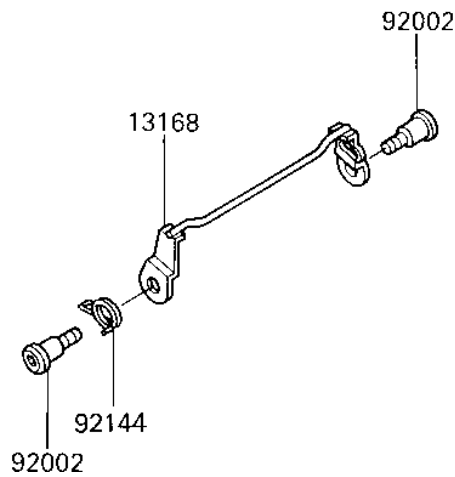

1986 Ninja[®] 250R PARTS DIAGRAM

SEAT

F2510-0309

1986 Ninja® 250R PARTS LIST

SEAT

ITEM NAME	PART NUMBER	QUANTITY
LEVER,SEAT LOCK (Ref # 13168)	13168-1319	1
SEAT-ASSY,FR,RED (Ref # 53001)	53001-1462-N4	1
SEAT-ASSY,RR,W/BAND,R (Ref # 53001A)	53001-1488-N4	1
LEATHER,FRONT SEAT,RE (Ref # 53003)	53003-1170-N4	1
LEATHER,REAR SEAT,RED (Ref # 53003A)	53003-1171-N4	1
BOLT (Ref # 92002)	92002-1616	2
SPRING,SEAT LOCK (Ref # 92144)	92144-1060	1