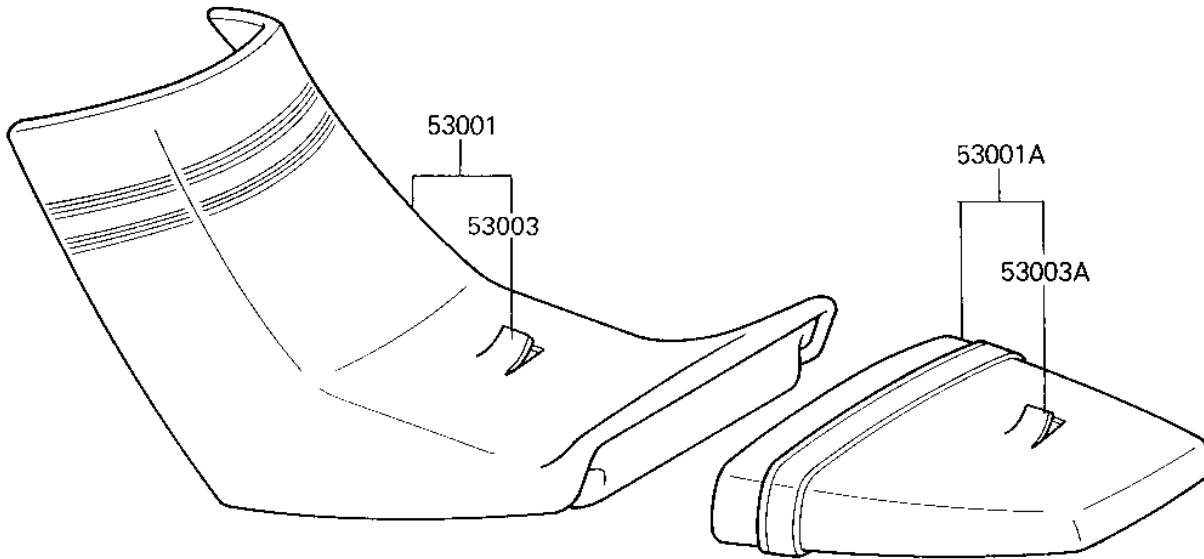

1986 Ninja[®] 250R PARTS DIAGRAM

SEAT

F2510-0309

1986 Ninja® 250R PARTS LIST

SEAT

ITEM NAME	PART NUMBER	QUANTITY
LEVER,SEAT LOCK (Ref # 13168)	13168-1319	1
SEAT-ASSY,FR,RED (Ref # 53001)	53001-1462-N4	1
SEAT-ASSY,RR,W/BAND,R (Ref # 53001A)	53001-1488-N4	1
LEATHER,FRONT SEAT,RE (Ref # 53003)	53003-1170-N4	1
LEATHER,REAR SEAT,RED (Ref # 53003A)	53003-1171-N4	1
BOLT (Ref # 92002)	92002-1616	2
SPRING,SEAT LOCK (Ref # 92144)	92144-1060	1