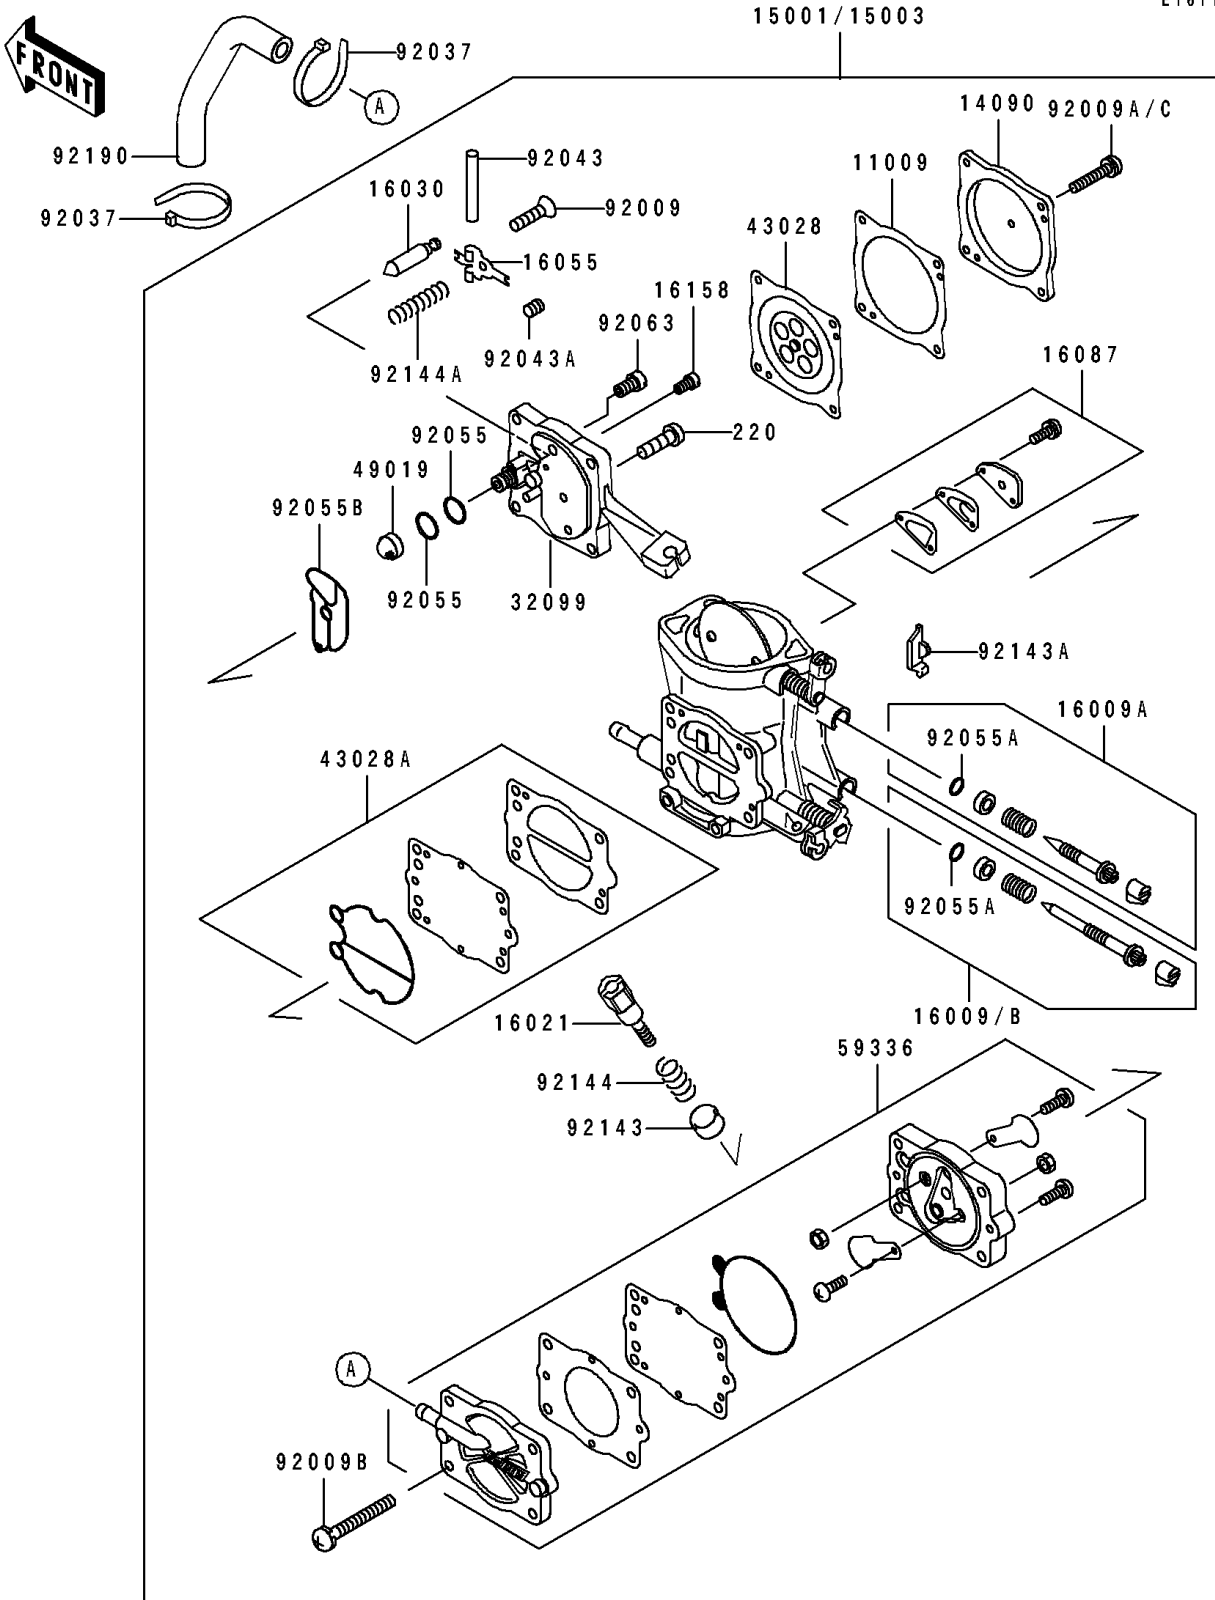

1992 SC PARTS DIAGRAM

Carburetor

E1611

1992 SC PARTS LIST

Carburetor

ITEM NAME	PART NUMBER	QUANTITY
GASKET,DIAPHRAGM (Ref # 11009)	11009-3730	1
COVER,DIAPHRAGM (Ref # 14090)	14090-3702	1
CARBURETOR-ASSY (Ref # 15001)	15001-3762	1
NEEDLE-JET,SLOW (Ref # 16009)	16009-3712	1
NEEDLE-JET,MAIN (Ref # 16009A)	16009-3713	1
SCREW-THROTTLE STOP (Ref # 16021)	16021-3702	1
VALVE-FLOAT (Ref # 16030)	16030-3701	1
ARM-FLOAT (Ref # 16055)	16055-3701	1
VALVE-CHECK (Ref # 16087)	16087-3703	1
JET-SLOW,#58 (Ref # 16158)	16158-3708	1
CASE,CARBURETOR (Ref # 32099)	32099-3755	1
DIAPHRAGM,CARBURETOR (Ref # 43028)	43028-3704	1
DIAPHRAGM,PUMP (Ref # 43028A)	43028-3706	1
FILTER-FUEL,STRAINER (Ref # 49019)	49019-3707	1
CASE-PUMP (Ref # 59336)	59336-3709	1
SCREW,3X6 (Ref # 92009)	92009-3712	1
SCREW,4X18 (Ref # 92009A)	92009-3782	4
SCREW,5X28 (Ref # 92009B)	92009-3783	4
CLAMP (Ref # 92037)	92037-1173	2
PIN,FLOAT (Ref # 92043)	92043-1209	1
PIN,THROTTLE STOP SCREW (Ref # 92043A)	92043-3712	1
RING-O (Ref # 92055)	92055-1246	2
RING-O,ADJUST SCREW (Ref # 92055A)	92055-3713	2
RING-O (Ref # 92055B)	92055-3734	1
JET-MAIN,#120 (Ref # 92063)	92063-3702	1
COLLAR,THROTTLE STOP SCREW (Ref # 92143)	92143-3709	1
COLLAR (Ref # 92143A)	92143-3727	1
SPRING,THROTTLE STOP SCREW (Ref # 92144)	92144-3706	1
SPRING,FLOAT ARM (Ref # 92144A)	92144-3733	1

1992 SC PARTS LIST

Carburetor

ITEM NAME	PART NUMBER	QUANTITY
TUBE (Ref # 92190)	92190-3733	1
SCREW-PAN-CROS (Ref # 220)	220D0408	1