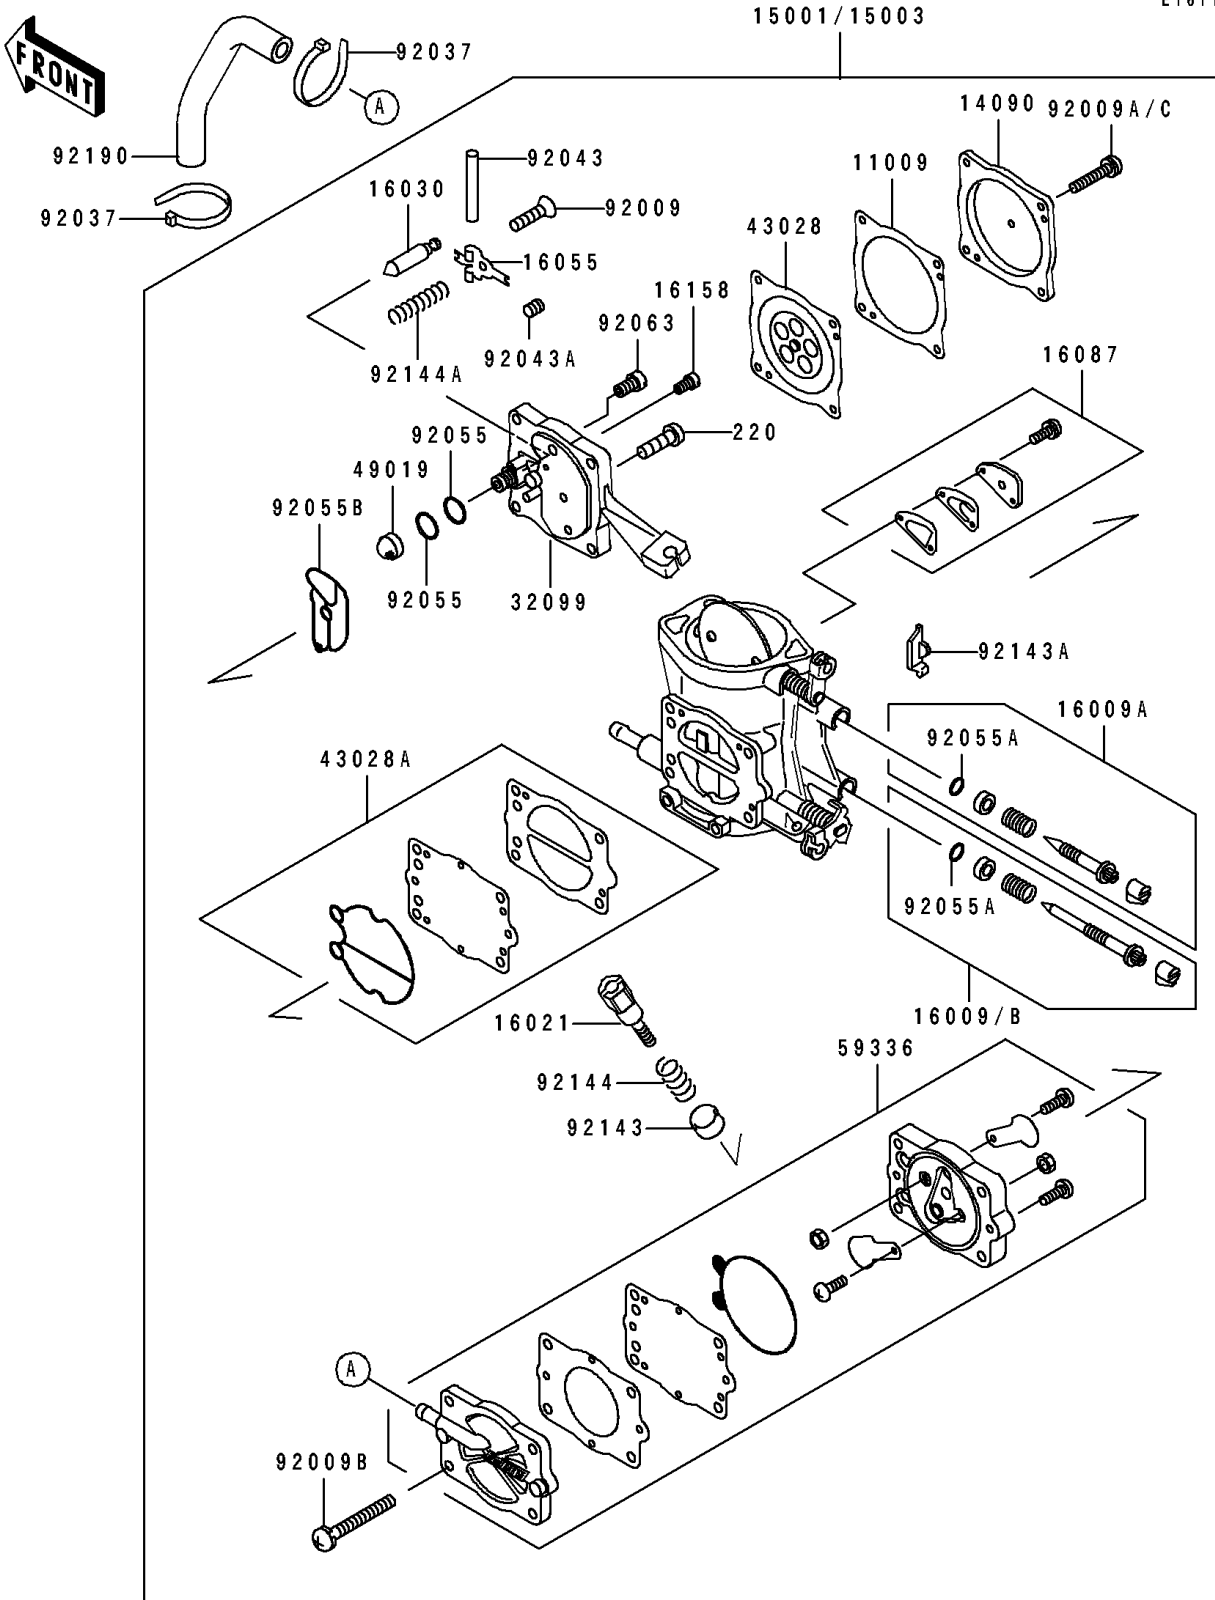

1994 SC PARTS DIAGRAM

Carburetor

E1611

1994 SC PARTS LIST

Carburetor

ITEM NAME	PART NUMBER	QUANTITY
GASKET,DIAPHRAGM (Ref # 11009)	11009-3730	1
COVER,DIAPHRAGM (Ref # 14090)	14090-3702	1
CARBURETOR-ASSY (Ref # 15001)	15001-3762	1
NEEDLE-JET,SLOW (Ref # 16009)	16009-3712	1
NEEDLE-JET,MAIN (Ref # 16009A)	16009-3713	1
SCREW-THROTTLE STOP (Ref # 16021)	16021-3702	1
VALVE-FLOAT (Ref # 16030)	16030-3701	1
ARM-FLOAT (Ref # 16055)	16055-3701	1
VALVE-CHECK (Ref # 16087)	16087-3703	1
JET-SLOW,#58 (Ref # 16158)	16158-3708	1
CASE,CARBURETOR (Ref # 32099)	32099-3755	1
DIAPHRAGM,CARBURETOR (Ref # 43028)	43028-3704	1
DIAPHRAGM,PUMP (Ref # 43028A)	43028-3706	1
FILTER-FUEL,STRAINER (Ref # 49019)	49019-3707	1
CASE-PUMP (Ref # 59336)	59336-3709	1
SCREW,3X6 (Ref # 92009)	92009-3712	1
SCREW,4X18 (Ref # 92009A)	92009-3782	4
SCREW,5X28 (Ref # 92009B)	92009-3783	4
CLAMP (Ref # 92037)	92037-1173	2
PIN,FLOAT (Ref # 92043)	92043-1209	1
PIN,THROTTLE STOP SCREW (Ref # 92043A)	92043-3712	1
RING-O (Ref # 92055)	92055-1246	2
RING-O,ADJUST SCREW (Ref # 92055A)	92055-3713	2
RING-O (Ref # 92055B)	92055-3734	1
JET-MAIN,#120 (Ref # 92063)	92063-3702	1
COLLAR,THROTTLE STOP SCREW (Ref # 92143)	92143-3709	1
COLLAR (Ref # 92143A)	92143-3727	1
SPRING,THROTTLE STOP SCREW (Ref # 92144)	92144-3706	1
SPRING,FLOAT ARM (Ref # 92144A)	92144-3733	1

1994 SC PARTS LIST

Carburetor

ITEM NAME	PART NUMBER	QUANTITY
TUBE (Ref # 92190)	92190-3733	1
SCREW-PAN-CROS (Ref # 220)	220D0408	1