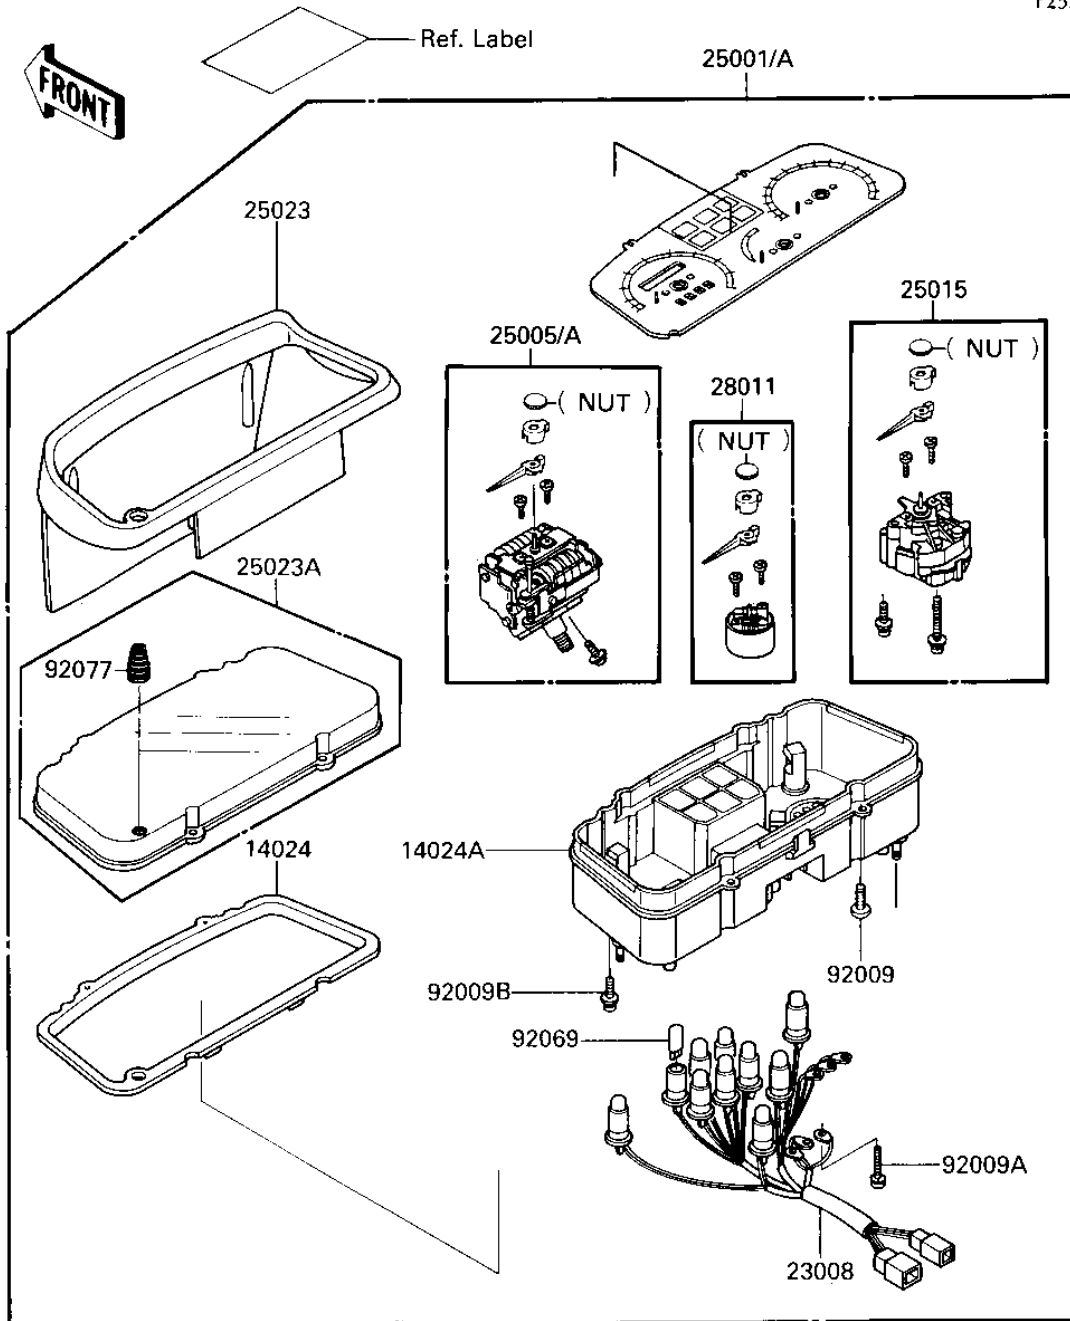

1987 Ninja® 250R PARTS DIAGRAM

METERS

F2530-0271

- | | | | |
|-------|--|--|-------|
| 92075 | | | |
| 92022 | | | 92075 |
| 92015 | | | 92022 |
| | | | 92015 |
| 92075 | | | |
| 92022 | | | |
| 92015 | | | |

1987 Ninja® 250R PARTS LIST

METERS

ITEM NAME	PART NUMBER	QUANTITY
COVER,METER (Ref # 14024)	14024-1278	1
COVER,METER HOUSING (Ref # 14024A)	14024-1289	1
SOCKET-ASSY,METER (Ref # 23008)	23008-1314	1
METER-ASSY,MPH (Ref # 25001)	25001-1656	1
METER-ASSY,MPH (Ref # 25001)	25001-1656	1
SPEEDOMETER,MPH (Ref # 25005)	25005-1332	1
SPEEDOMETER,KPH (Canada) (Ref # 25005A)	25005-1333	1
TACHOMETER,X1000R/MIN (Ref # 25015)	25015-1256	1
COVER-METER CASE (Ref # 25023)	25023-1140	1
COVER-METER CASE,UPP (Ref # 25023A)	25023-1141	1
METER,TEMP (Ref # 28011)	28011-1083	1
SCREW,TAPPING,4X16 (Ref # 92009)	92009-1163	4
SCREW,3X22 (Ref # 92009A)	92009-1293	3
SCREW (Ref # 92009B)	92009-1382	2
NUT,FLANGED,5MM (Ref # 92015)	92015-1259	3
WASHER,PLAIN,6MM (Ref # 92022)	92022-263	3
BULB,12V3.4W (Ref # 92069)	92069-1007	10
DAMPER,METER BRACKET (Ref # 92075)	92075-1385	3
BOOT,TRIP RESET KNOB (Ref # 92077)	92077-1061	1