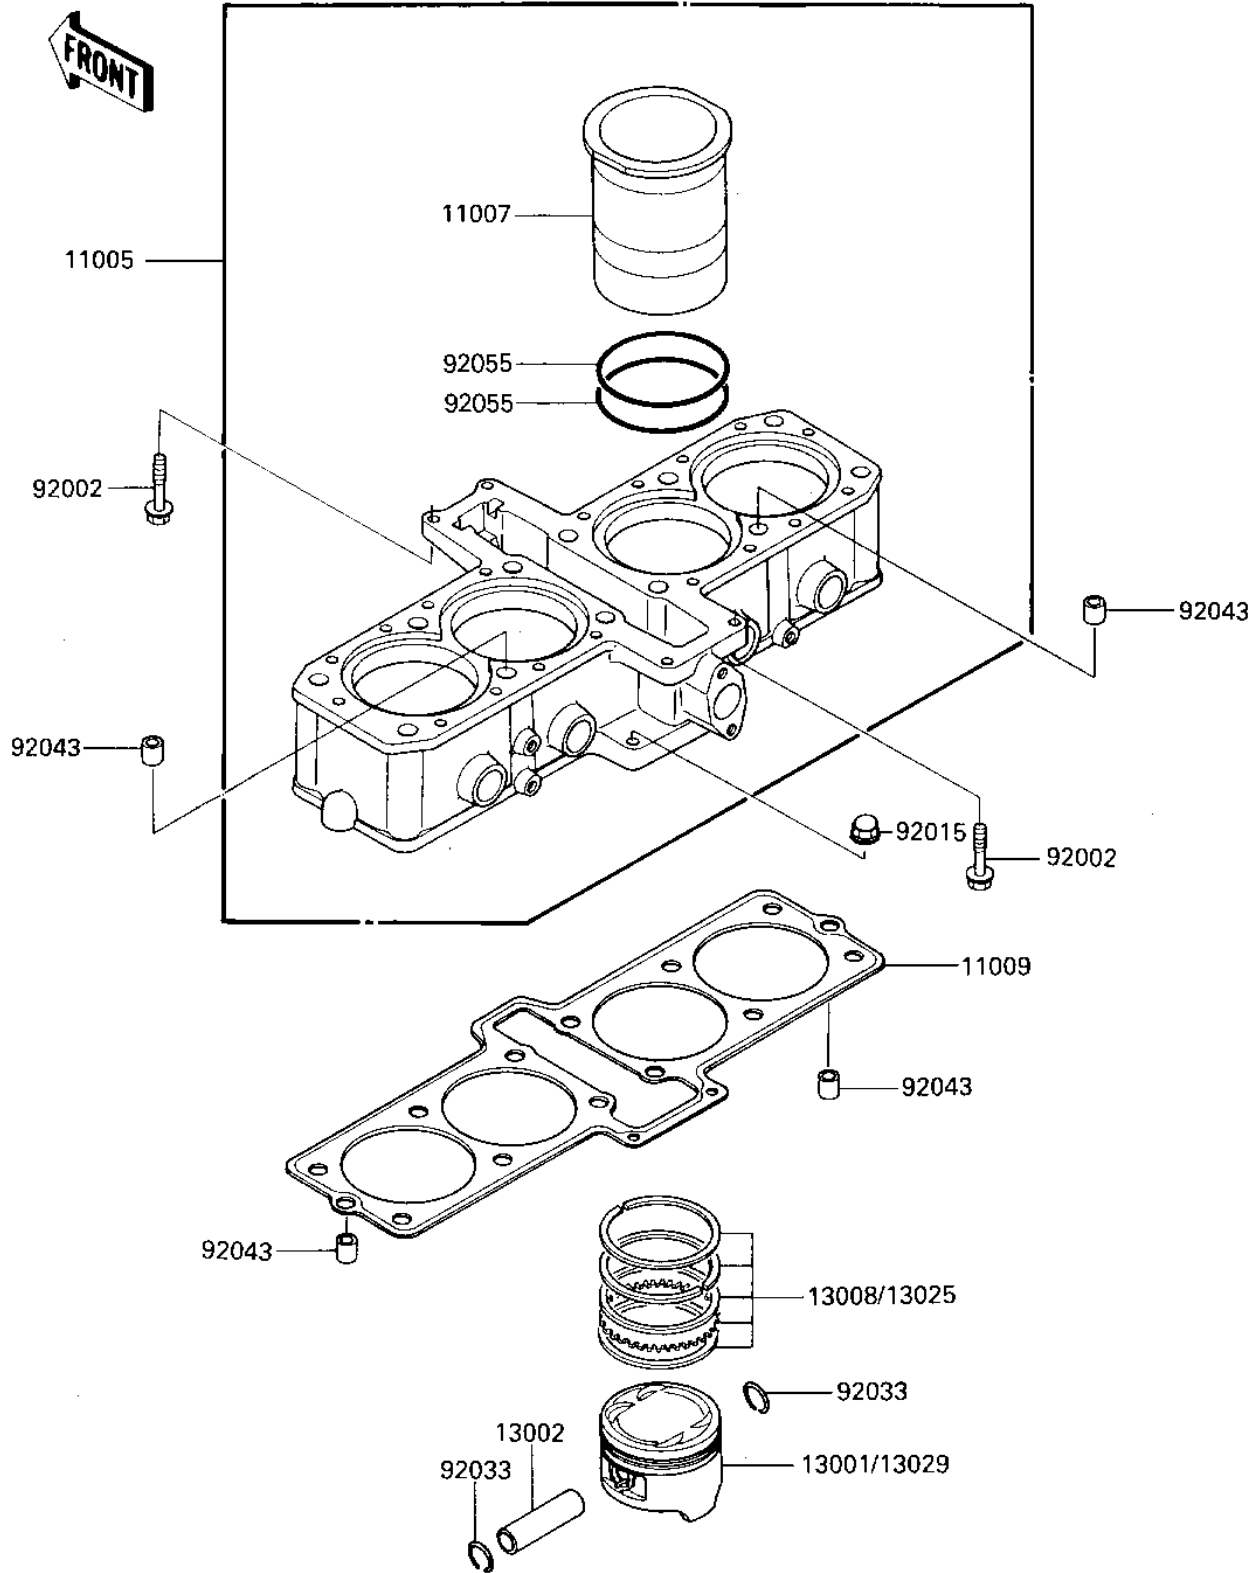

1986 ZL600 Eliminator PARTS DIAGRAM

CYLINDER/PISTON

E1120-0084

1986 ZL600 Eliminator PARTS LIST

CYLINDER/PISTON

ITEM NAME	PART NUMBER	QUANTITY
CYLINDER-ENGINE (Ref # 11005)	11005-1493	1
LINER-CYLINDER (Ref # 11007)	11007-1086	4
GASKET,CYLINDER BASE (Ref # 11009)	11009-1578	1
PISTON-ENGINE,STD (Ref # 13001)	13001-1233	4
PIN-PISTON (Ref # 13002)	13002-1057	4
RING-SET-PISTON,STD (Ref # 13008)	13008-1074	4
RING-SET-PISTON L,O/S (Ref # 13025)	13025-1072	4
PISTON-ENGINE L,O/S 0 (Ref # 13029)	13029-1149	4
BOLT,6X28 (Ref # 92002)	92002-1104	4
NUT,CAP 6MM,BLACK (Ref # 92015)	92015-1170	2
RING-SNAP,PISTON PIN (Ref # 92033)	92033-1151	8
PIN,DOWEL,8.2X10X14 (Ref # 92043)	92043-1264	4
RING-O,66.5MM (Ref # 92055)	92055-1287	8