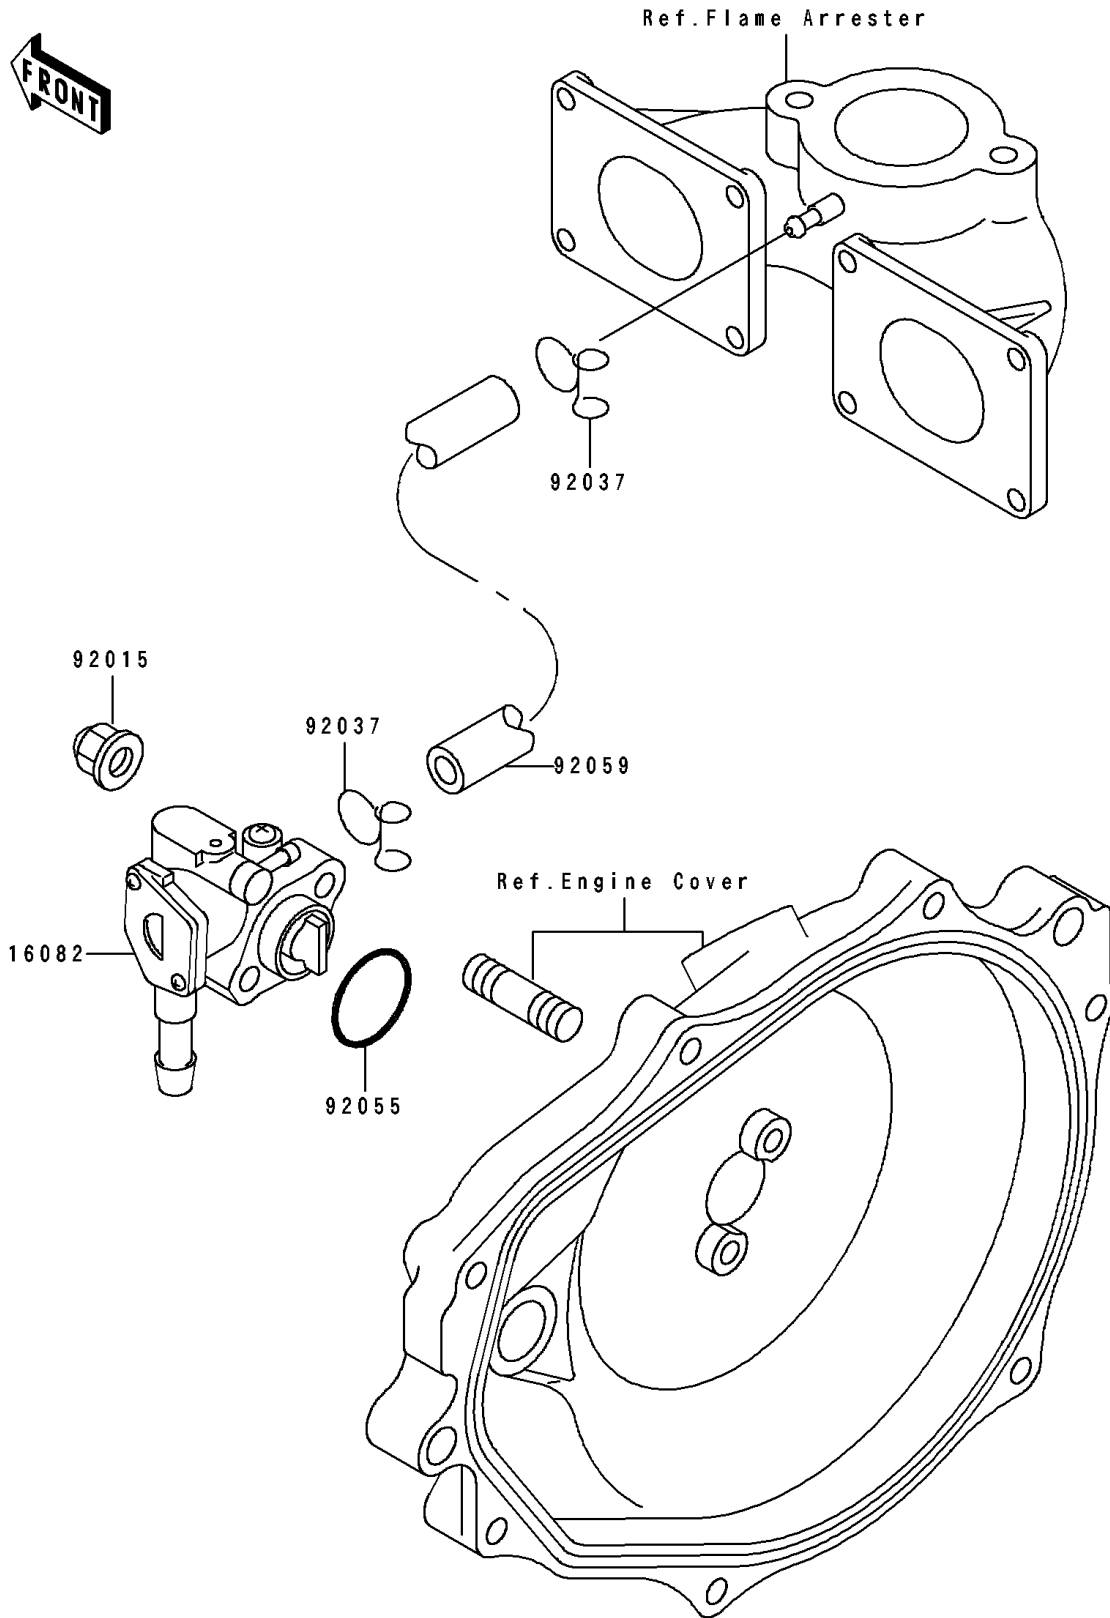

1992 SC PARTS DIAGRAM

Oil Pump

E1710

1992 SC PARTS LIST

Oil Pump

ITEM NAME	PART NUMBER	QUANTITY
PUMP-ASSY-OIL (Ref # 16082)	16082-3710	1
NUT,CAP,6MM (Ref # 92015)	92015-1385	2
CLAMP (Ref # 92037)	92037-3722	2
RING-O,19.5X1.5 (Ref # 92055)	92055-055	1
TUBE,3X6X380 (Ref # 92059)	92059-3755	1