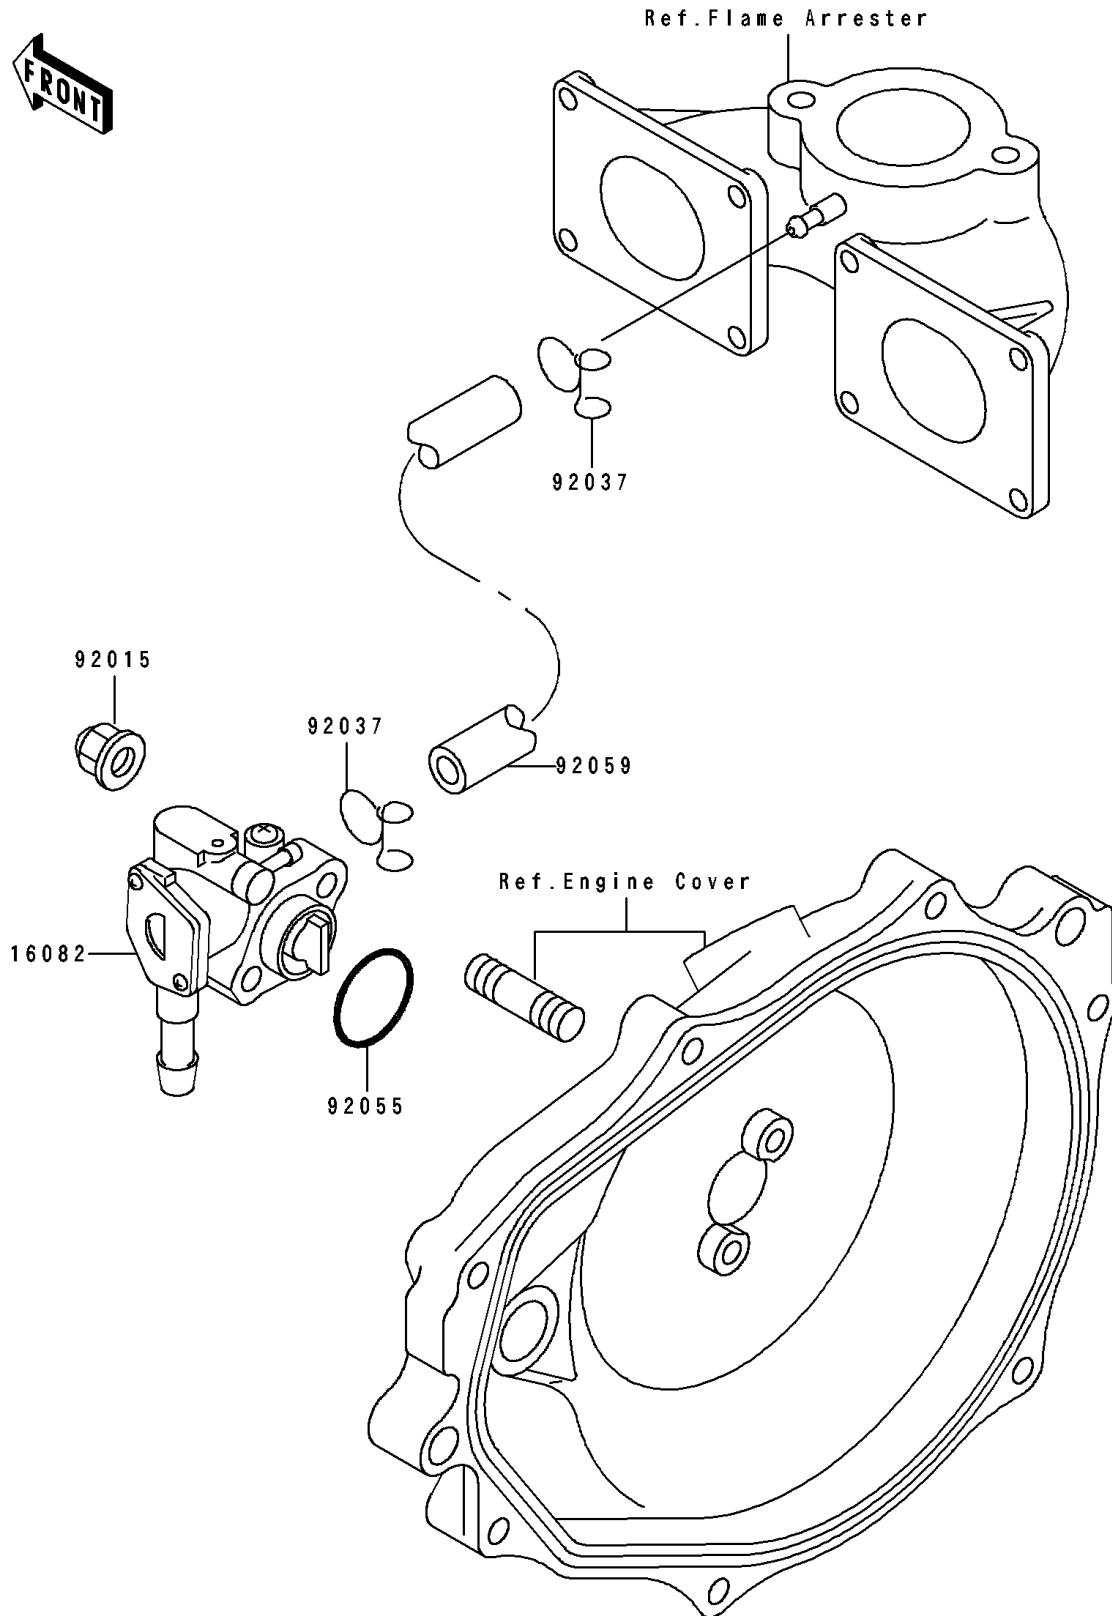

1993 SC PARTS DIAGRAM

Oil Pump

E1710

1993 SC PARTS LIST

Oil Pump

ITEM NAME	PART NUMBER	QUANTITY
PUMP-ASSY-OIL (Ref # 16082)	16082-3710	1
NUT,CAP,6MM (Ref # 92015)	92015-1385	2
CLAMP (Ref # 92037)	92037-3722	2
RING-O,19.5X1.5 (Ref # 92055)	92055-055	1
TUBE,3X6X380 (Ref # 92059)	92059-3755	1