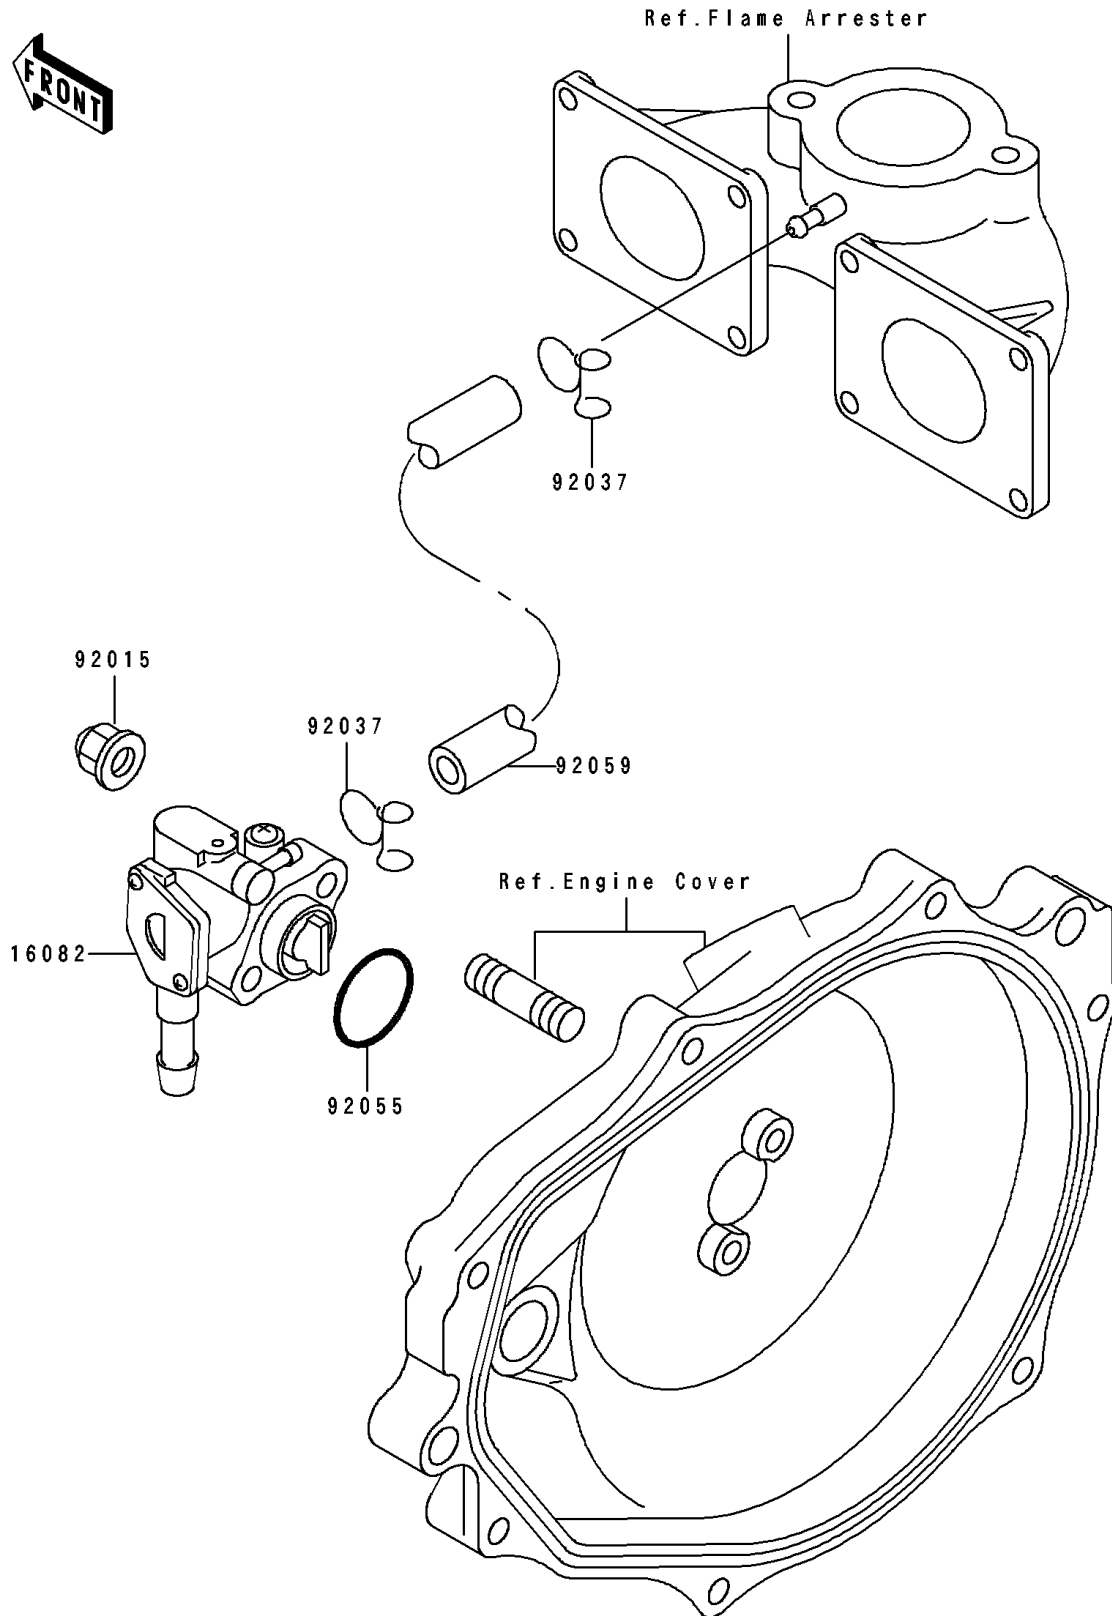

# 1993 SC PARTS DIAGRAM

Oil Pump

E1710

# 1993 SC PARTS LIST

## Oil Pump

ITEM NAME	PART NUMBER	QUANTITY
PUMP-ASSY-OIL (Ref # 16082)	16082-3710	1
NUT,CAP,6MM (Ref # 92015)	92015-1385	2
CLAMP (Ref # 92037)	92037-3722	2
RING-O,19.5X1.5 (Ref # 92055)	92055-055	1
TUBE,3X6X380 (Ref # 92059)	92059-3755	1