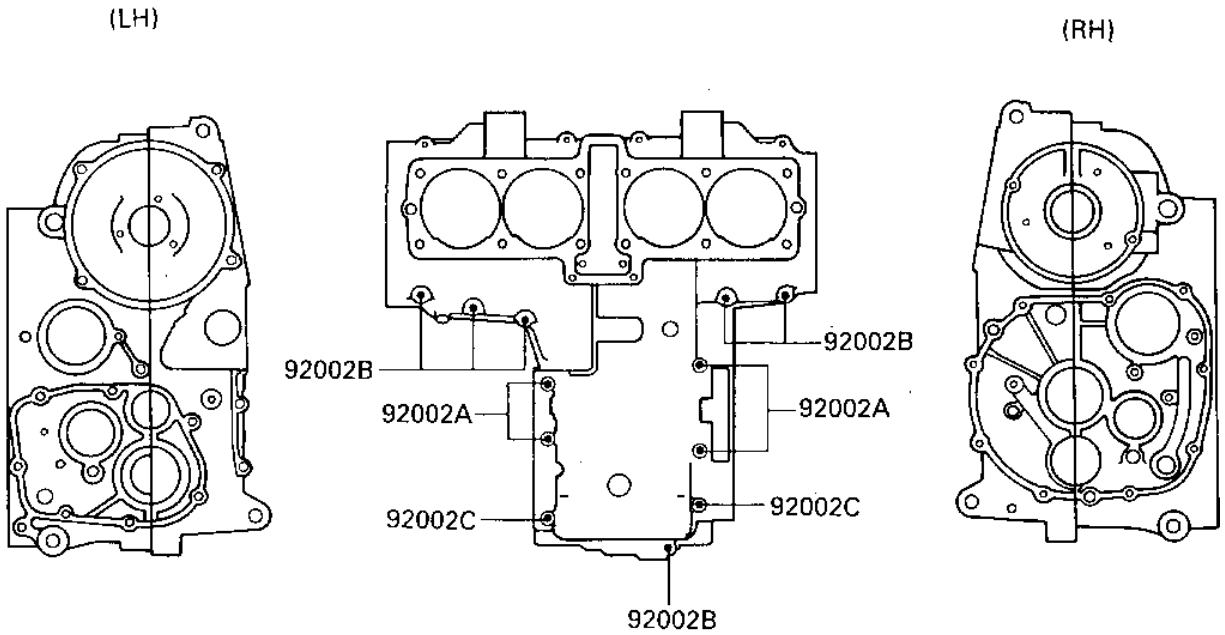

1986 ZL600 Eliminator PARTS DIAGRAM

CRANKCASE BOLT PATTERN

E1412-0029

Upper Case (Outside)