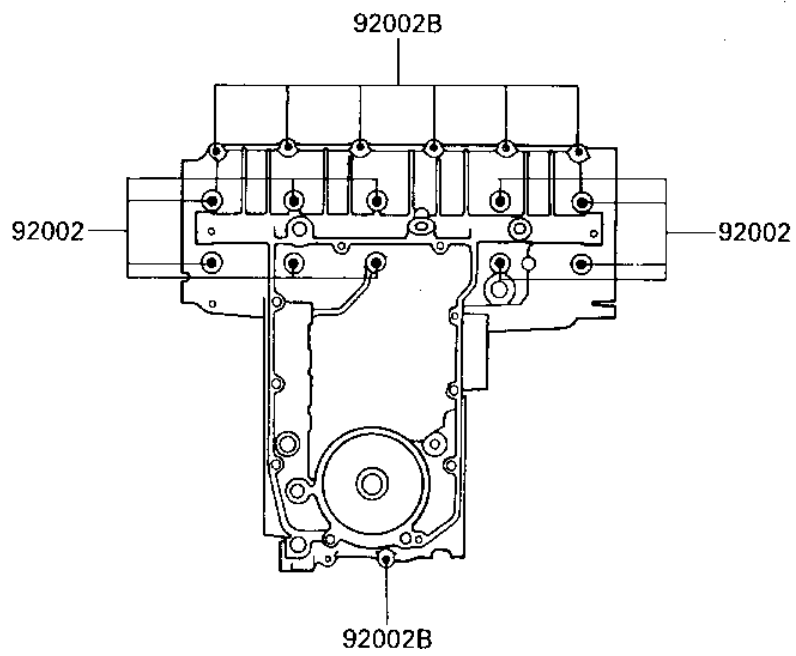

Lower Case (Outside)