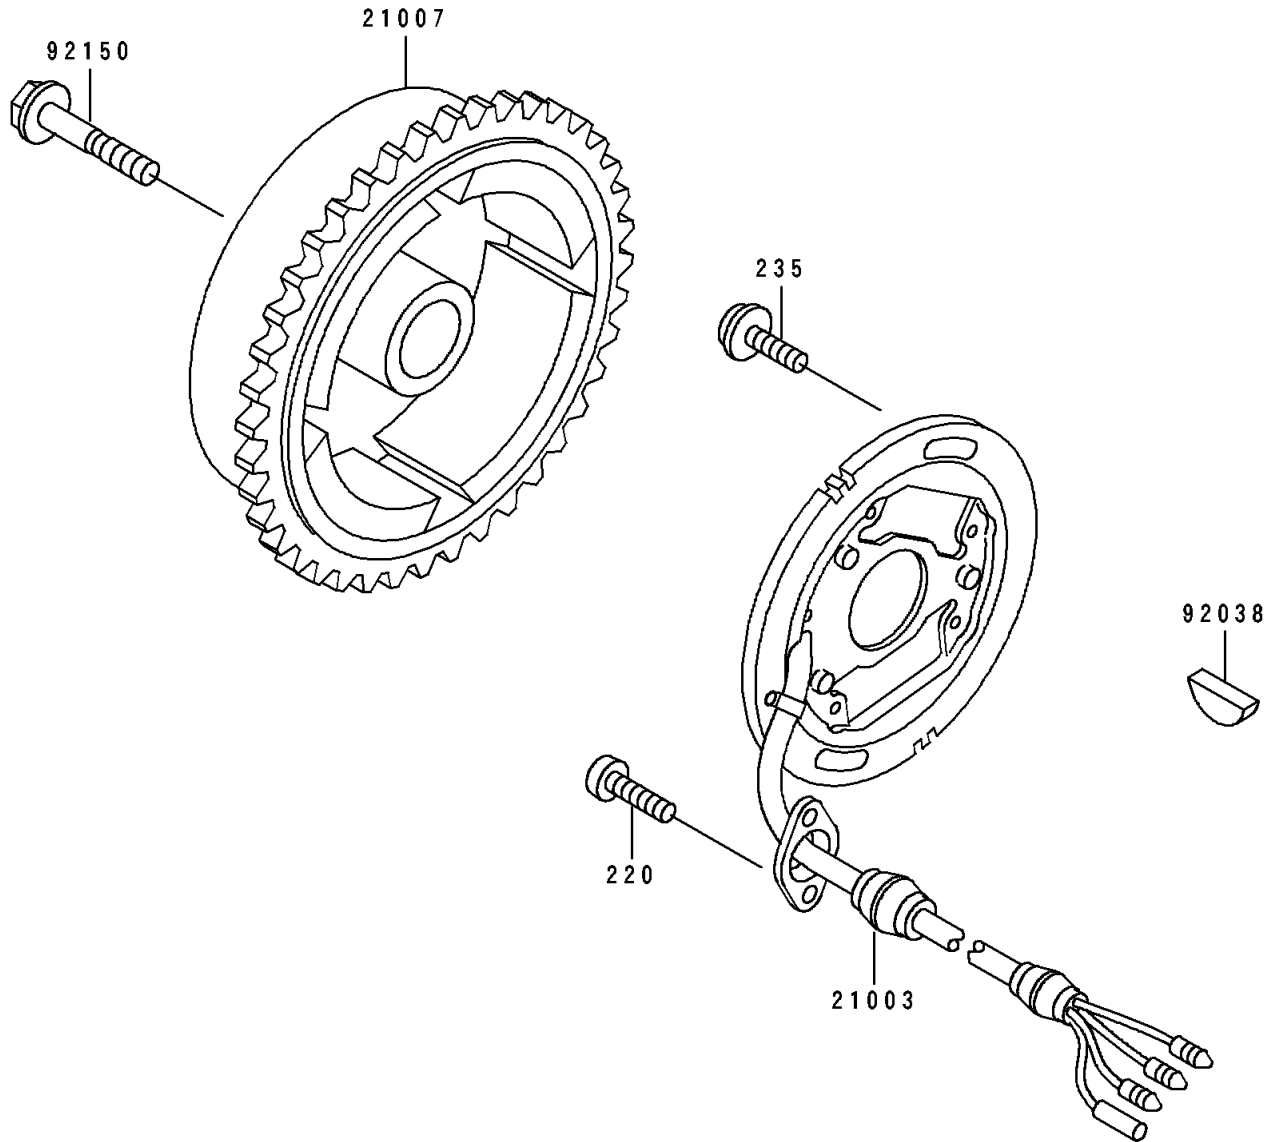

1991 SC PARTS DIAGRAM

Generator

E1810

1991 SC PARTS LIST

Generator

ITEM NAME	PART NUMBER	QUANTITY
STATOR (Ref # 21003)	21003-3719	1
ROTOR,MAGNETO (Ref # 21007)	21007-3710	1
KEY,WOODRUFF (Ref # 92038)	92038-001	1
BOLT (Ref # 92150)	92150-3806	1
SCREW-PAN-CROS (Ref # 220)	220B0512	2
SCREW-PAN-WP-CROS (Ref # 235)	235B0616	2