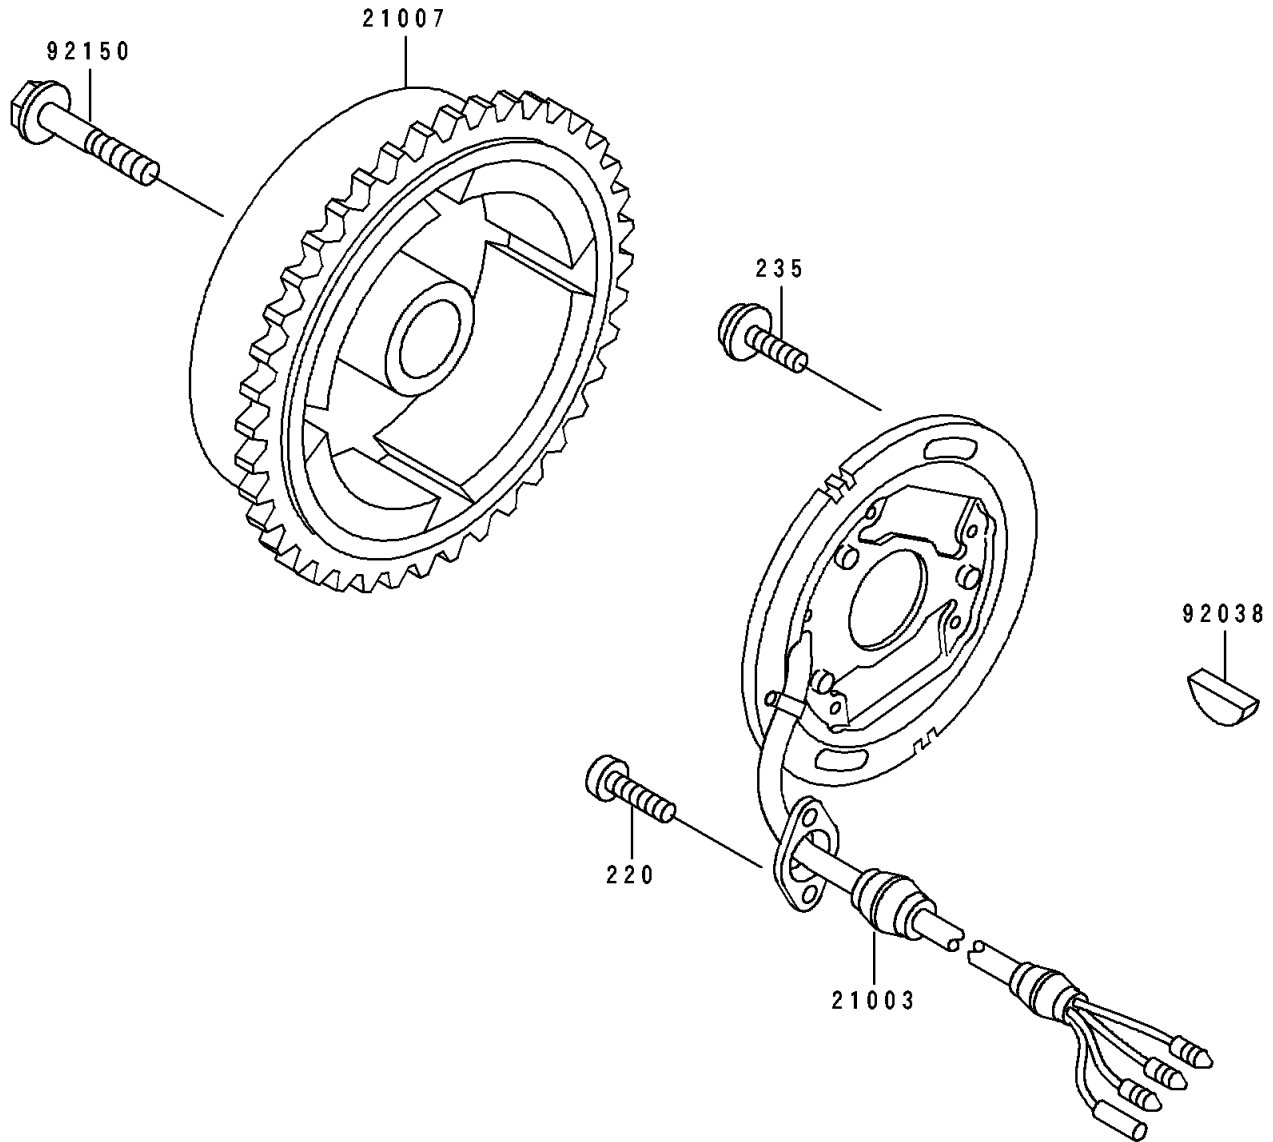

# 1992 SC PARTS DIAGRAM

Generator

E1810

# 1992 SC PARTS LIST

## Generator

ITEM NAME	PART NUMBER	QUANTITY
STATOR (Ref # 21003)	21003-3719	1
ROTOR,MAGNETO (Ref # 21007)	21007-3710	1
KEY,WOODRUFF (Ref # 92038)	92038-001	1
BOLT (Ref # 92150)	92150-3806	1
SCREW-PAN-CROS (Ref # 220)	220B0512	2
SCREW-PAN-WP-CROS (Ref # 235)	235B0616	2