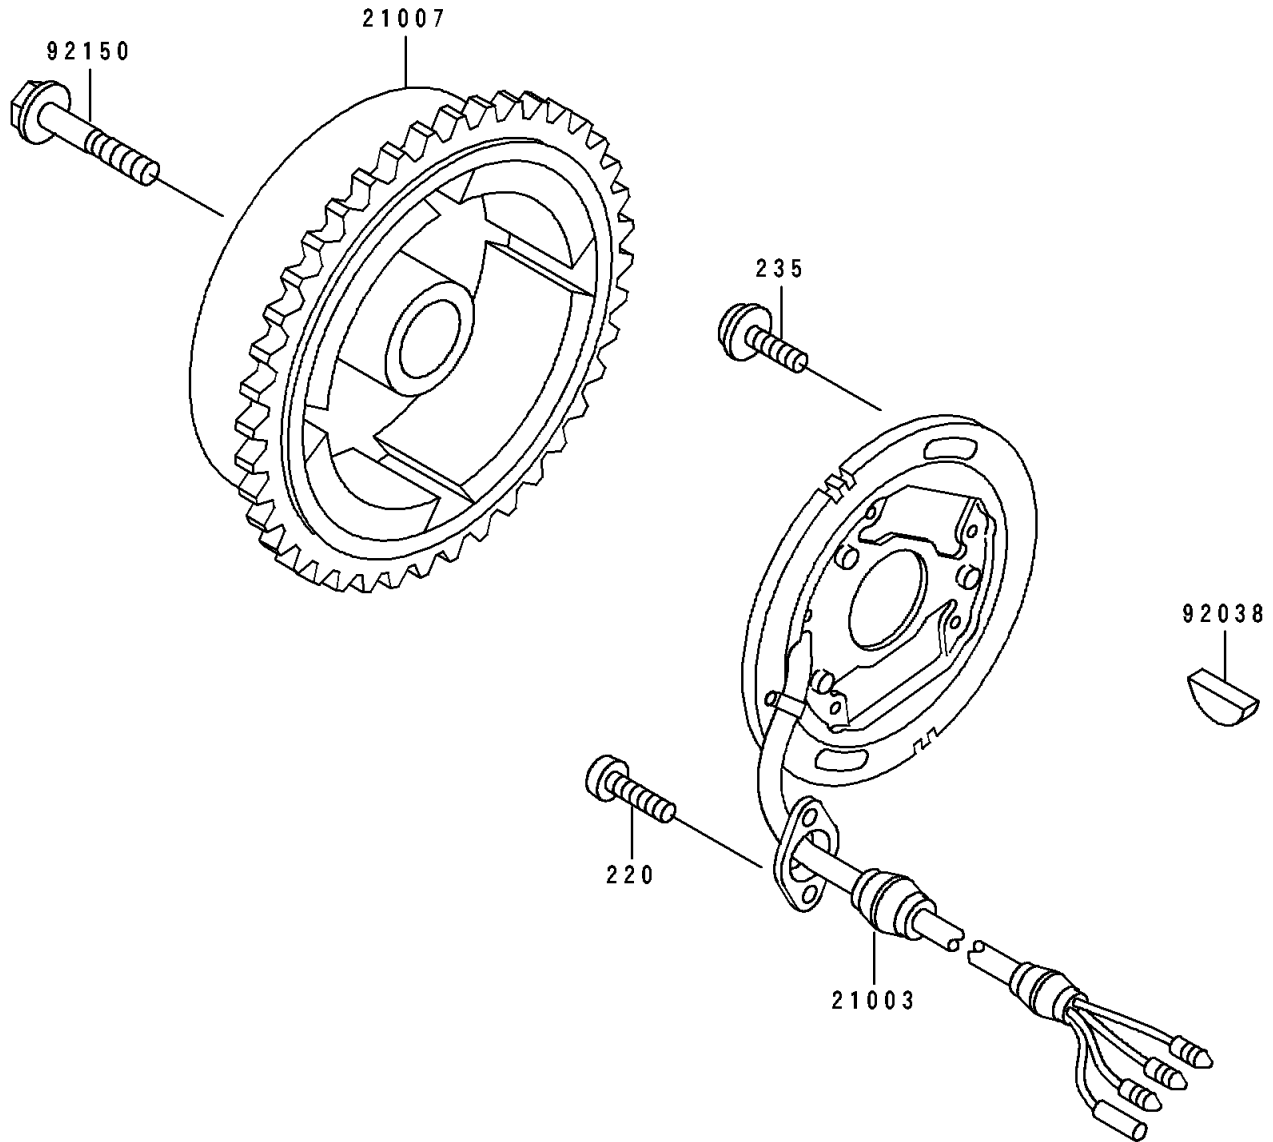

1994 SC PARTS DIAGRAM

Generator

E1810

1994 SC PARTS LIST

Generator

ITEM NAME	PART NUMBER	QUANTITY
STATOR (Ref # 21003)	21003-3719	1
ROTOR,MAGNETO (Ref # 21007)	21007-3710	1
KEY,WOODRUFF (Ref # 92038)	92038-001	1
BOLT (Ref # 92150)	92150-3806	1
SCREW-PAN-CROS (Ref # 220)	220B0512	2
SCREW-PAN-WP-CROS (Ref # 235)	235B0616	2