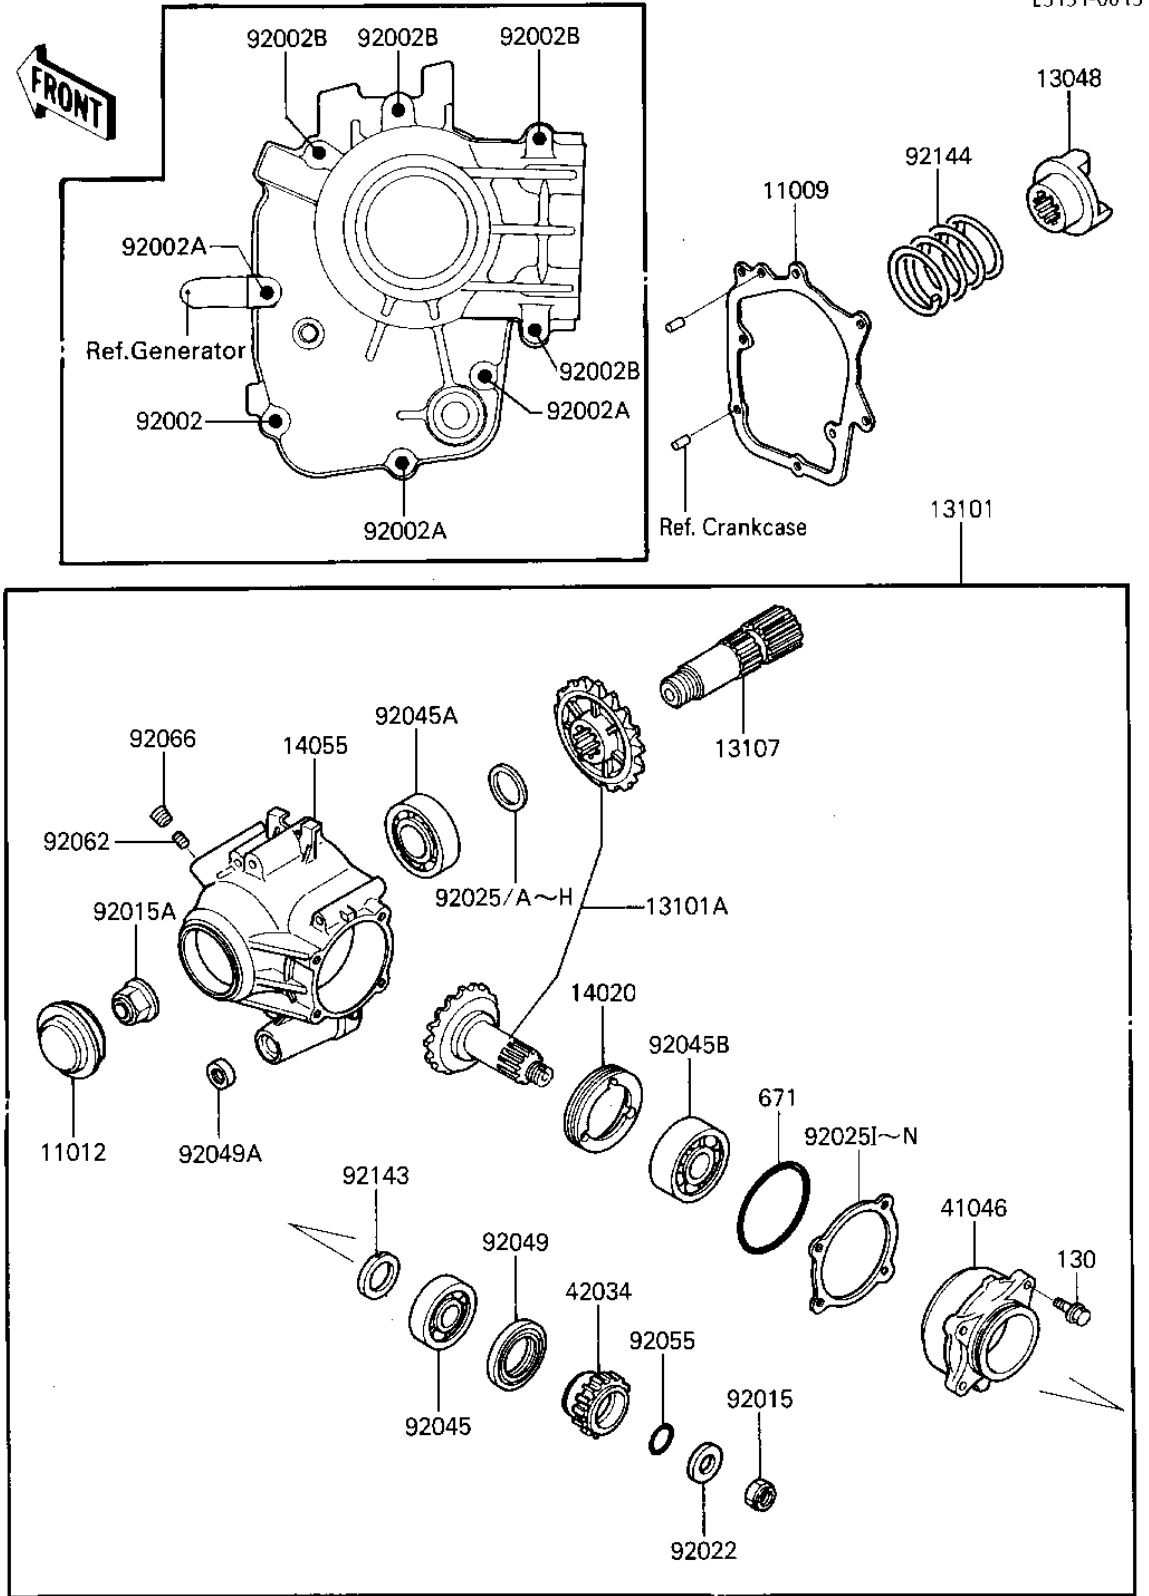

1986 ZL600 Eliminator PARTS DIAGRAM

FRONT BEVEL GEARS