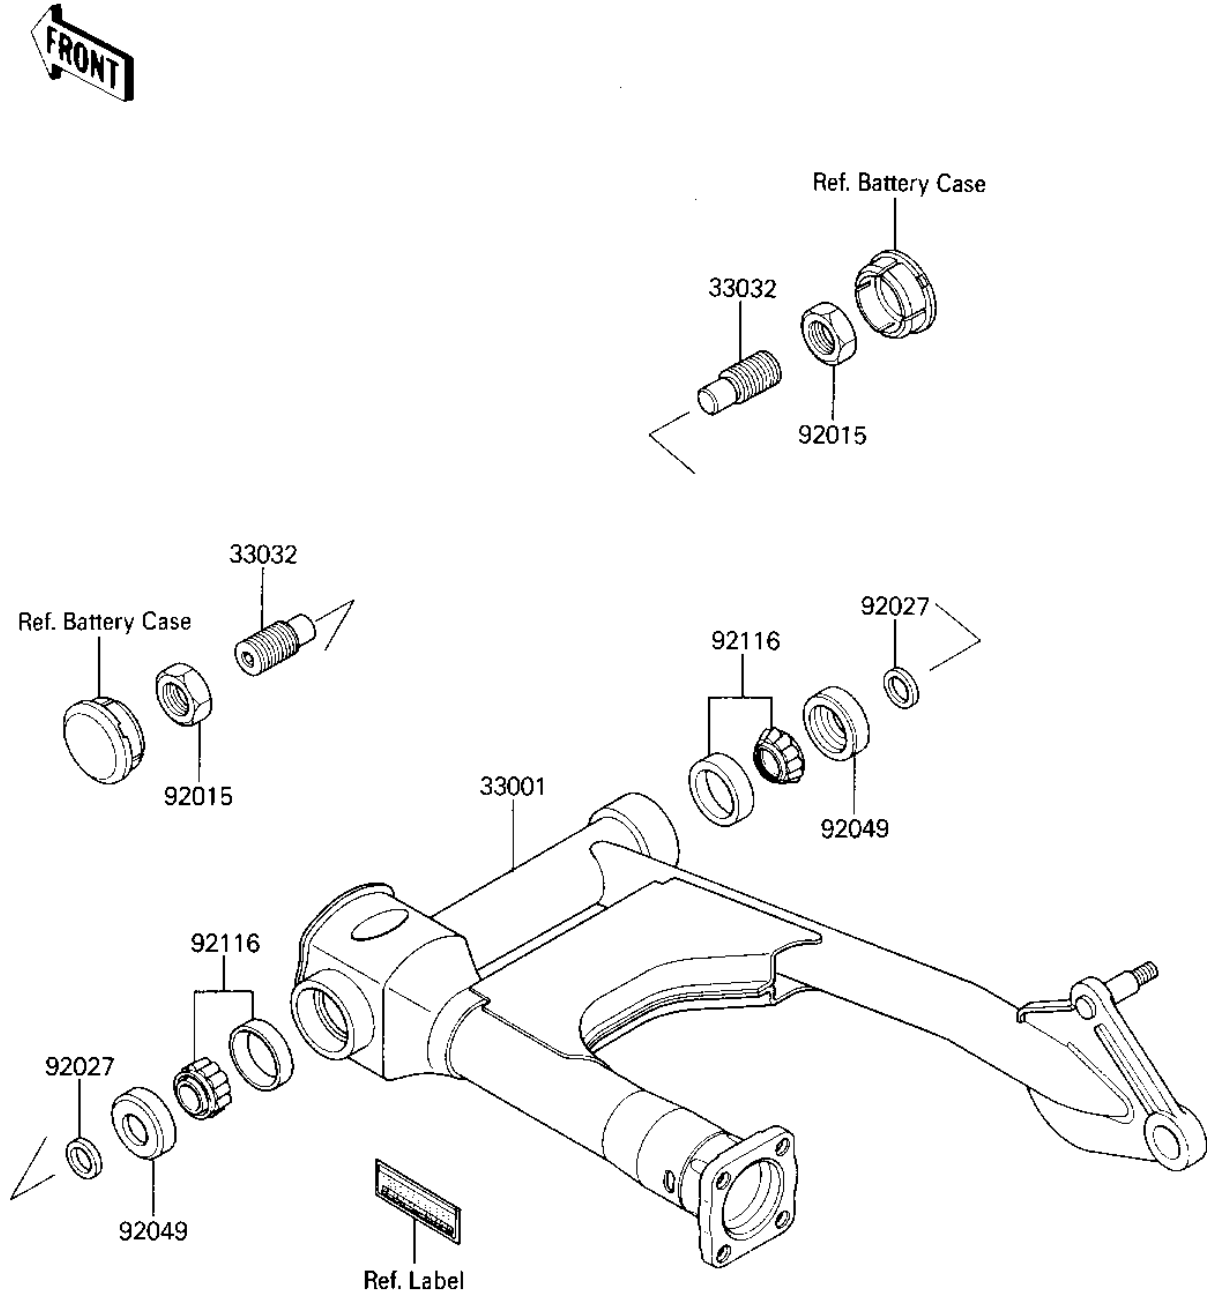

1986 ZL600 Eliminator PARTS DIAGRAM

SWING ARM

F2141-0039

1986 ZL600 Eliminator PARTS LIST

SWING ARM

ITEM NAME	PART NUMBER	QUANTITY
ARM-COMP-SWING (Ref # 33001)	33001-1262	1
SHAFT-SWING ARM (Ref # 33032)	33032-1034	2
NUT,22MM (Ref # 92015)	92015-1229	2
COLLAR,17X26X4.5 (Ref # 92027)	92027-1394	2
OIL SEAL,26406 (Ref # 92049)	92049-1030	2
BRG,ROLLER,4T30203E1 (Ref # 92116)	92116-1001	2