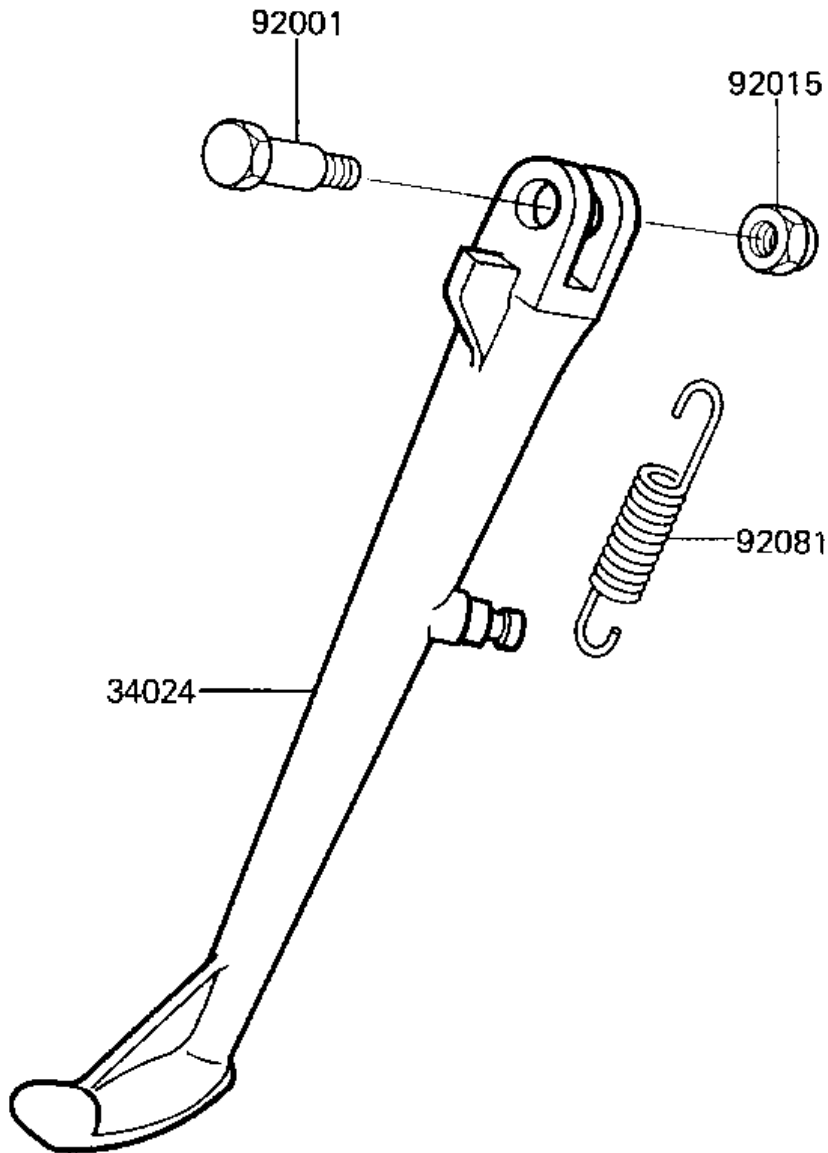

# 1986 ZL600 Eliminator PARTS DIAGRAM

STAND

F2190-0193

# 1986 ZL600 Eliminator PARTS LIST

## STAND

ITEM NAME	PART NUMBER	QUANTITY
STAND-SIDE (Ref # 34024)	34024-1213	1
BOLT,8X160,BLACK (Ref # 92001)	92001-1543	1
NUT,LOCK,10MM,BLACK (Ref # 92015)	92015-1188	1
SPRING,SIDE STAND (Ref # 92081)	92081-1727	1