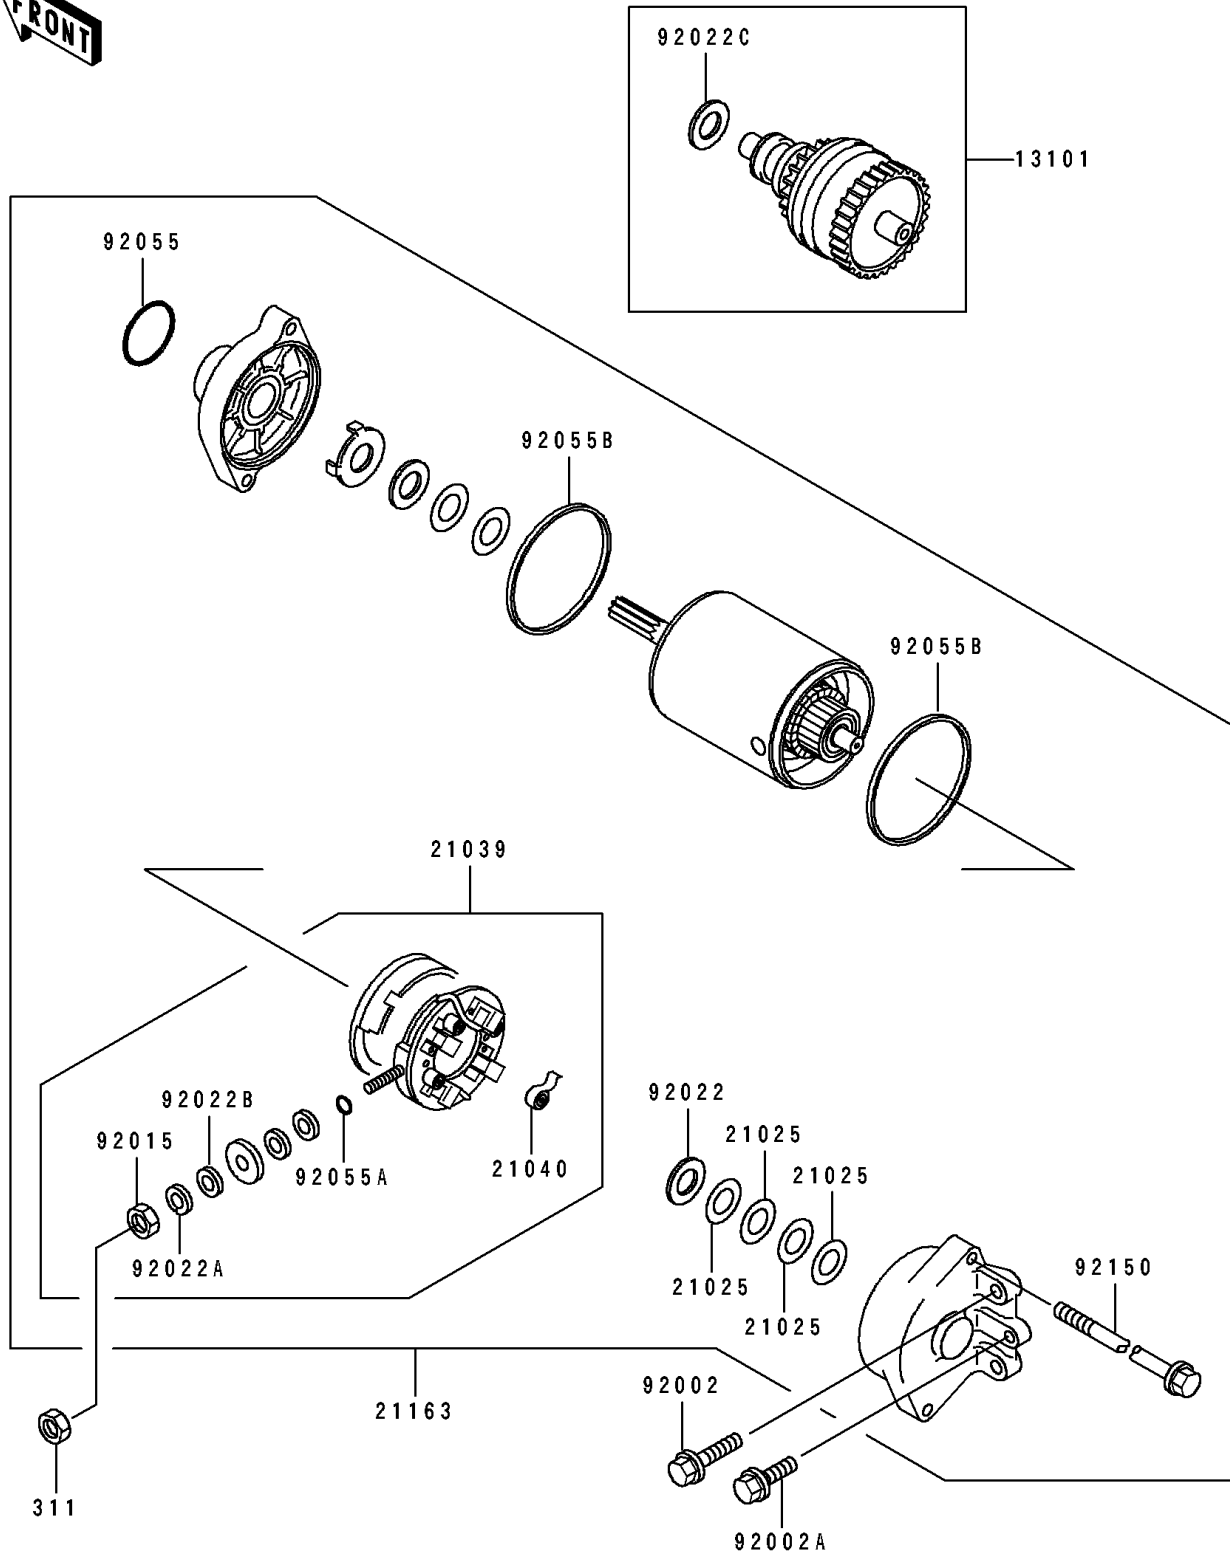

1991 SC PARTS DIAGRAM

Starter Motor

E1840

1991 SC PARTS LIST

Starter Motor

ITEM NAME	PART NUMBER	QUANTITY
GEAR-ASSY (Ref # 13101)	13101-3705	1
WASHER,9.1X18X0.2 (Ref # 21025)	21025-011	4
BRUSH,CARBON (Ref # 21039)	21039-3703	1
SPRING-BRUSH (Ref # 21040)	21040-1055	4
STARTER-ELECTRIC (Ref # 21163)	21163-3709	1
BOLT,6X25 (Ref # 92002)	92002-3714	2
BOLT,6X12 (Ref # 92002A)	92002-3763	1
NUT,6MM (Ref # 92015)	92015-3710	1
WASHER,9.1X18X0.8 (Ref # 92022)	92022-1132	1
WASHER,6MM (Ref # 92022A)	92022-3711	1
WASHER,6MM (Ref # 92022B)	92022-3713	1
WASHER,12X24X1.0 (Ref # 92022C)	92022-3731	1
RING-O (Ref # 92055)	92055-1276	1
RING-O,4.5X2.0 (Ref # 92055A)	92055-1370	1
RING-O,STARTER MOTOR (Ref # 92055B)	92055-1381	2
BOLT (Ref # 92150)	92150-3772	2
NUT-HEX,6MM (Ref # 311)	311R0600	1