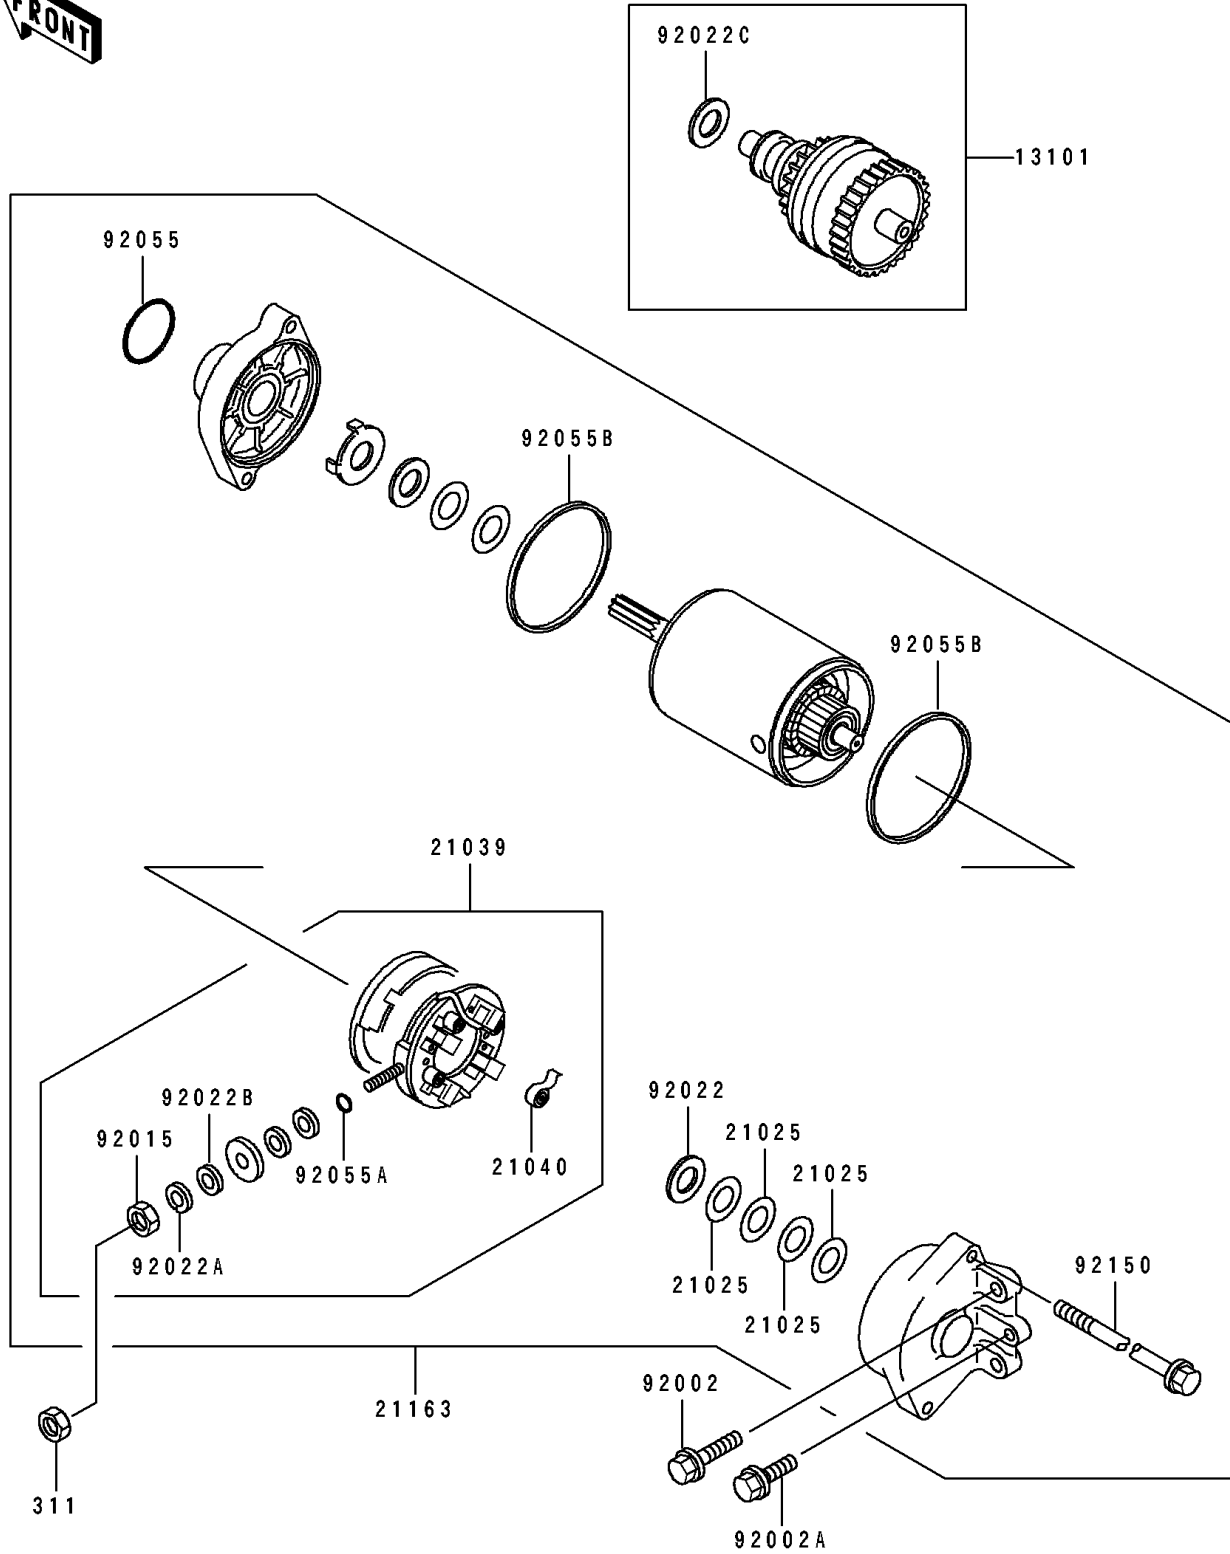

# 1992 SC PARTS DIAGRAM

Starter Motor

E1840

# 1992 SC PARTS LIST

## Starter Motor

ITEM NAME	PART NUMBER	QUANTITY
GEAR-ASSY (Ref # 13101)	13101-3705	1
WASHER,9.1X18X0.2 (Ref # 21025)	21025-011	4
BRUSH,CARBON (Ref # 21039)	21039-3703	1
SPRING-BRUSH (Ref # 21040)	21040-1055	4
STARTER-ELECTRIC (Ref # 21163)	21163-3709	1
BOLT,6X25 (Ref # 92002)	92002-3714	2
BOLT,6X12 (Ref # 92002A)	92002-3763	1
NUT,6MM (Ref # 92015)	92015-3710	1
WASHER,9.1X18X0.8 (Ref # 92022)	92022-1132	1
WASHER,6MM (Ref # 92022A)	92022-3711	1
WASHER,6MM (Ref # 92022B)	92022-3713	1
WASHER,12X24X1.0 (Ref # 92022C)	92022-3731	1
RING-O (Ref # 92055)	92055-1276	1
RING-O,4.5X2.0 (Ref # 92055A)	92055-1370	1
RING-O,STARTER MOTOR (Ref # 92055B)	92055-1381	2
BOLT (Ref # 92150)	92150-3772	2
NUT-HEX,6MM (Ref # 311)	311R0600	1