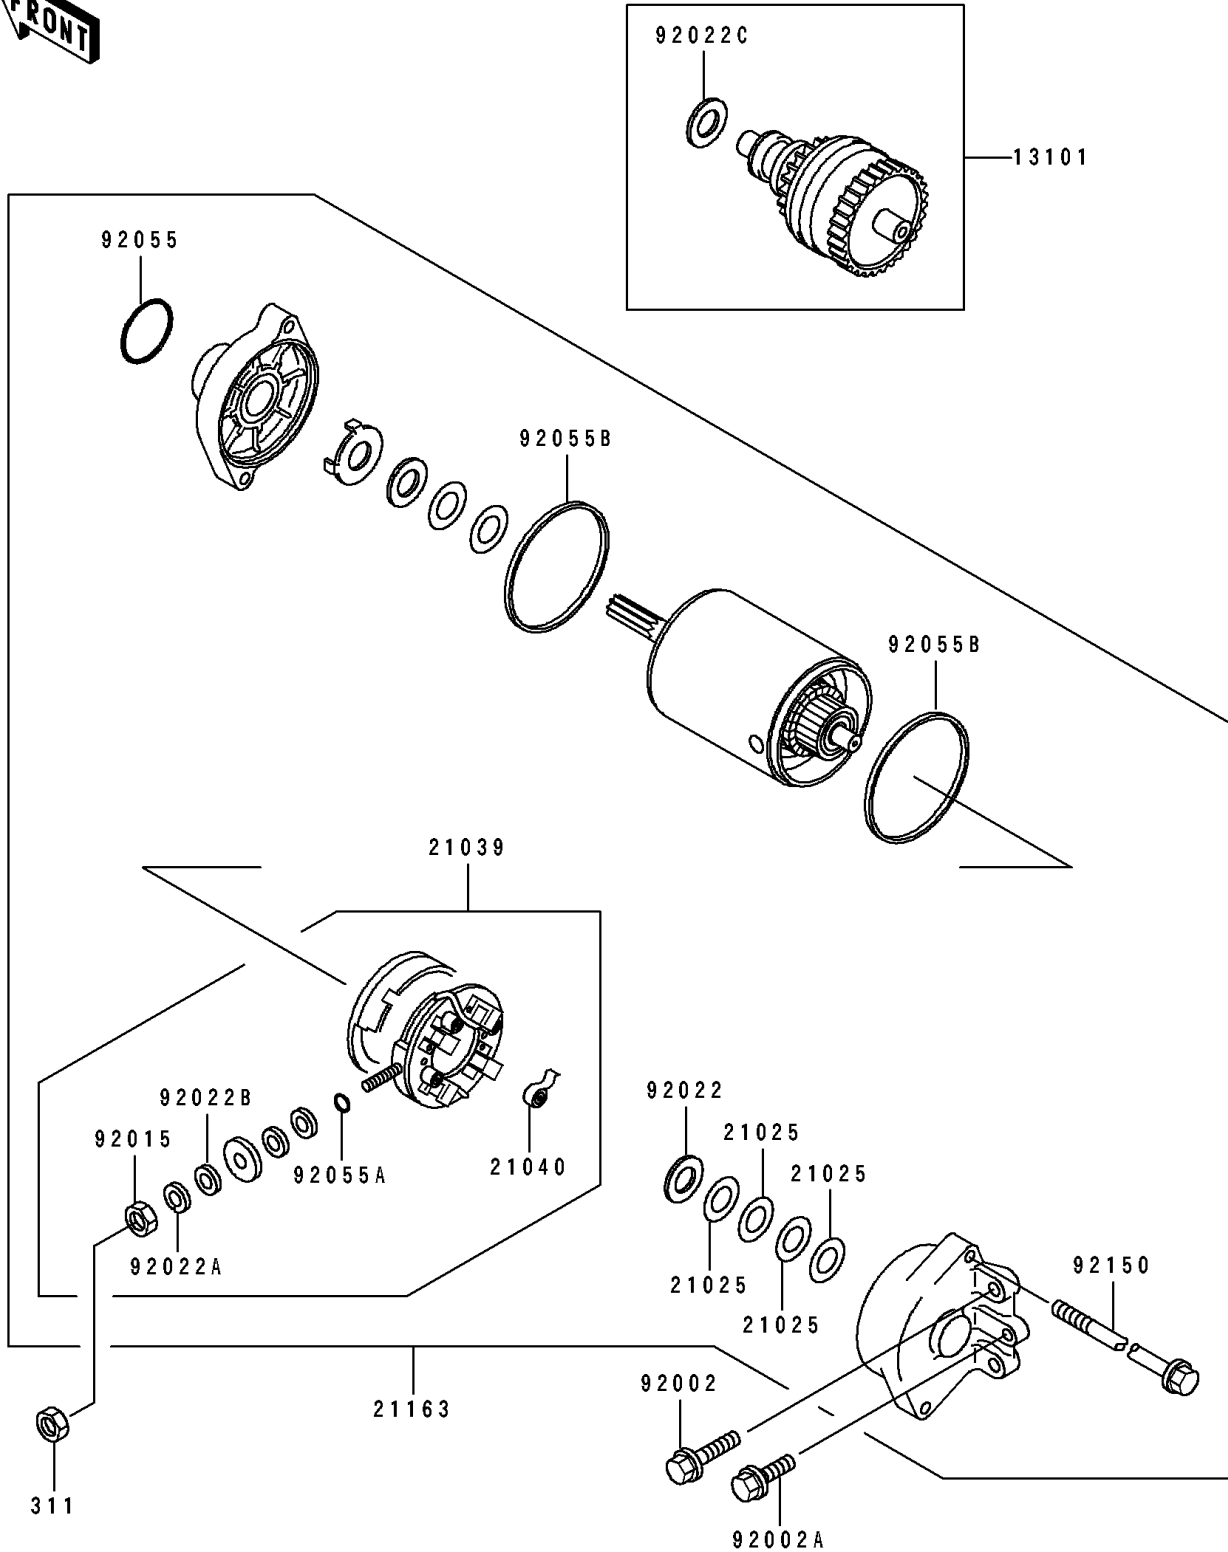

1992 SC PARTS DIAGRAM

Starter Motor

E1840

1992 SC PARTS LIST

Starter Motor

ITEM NAME	PART NUMBER	QUANTITY
GEAR-ASSY (Ref # 13101)	13101-3705	1
WASHER,9.1X18X0.2 (Ref # 21025)	21025-011	4
BRUSH,CARBON (Ref # 21039)	21039-3703	1
SPRING-BRUSH (Ref # 21040)	21040-1055	4
STARTER-ELECTRIC (Ref # 21163)	21163-3709	1
BOLT,6X25 (Ref # 92002)	92002-3714	2
BOLT,6X12 (Ref # 92002A)	92002-3763	1
NUT,6MM (Ref # 92015)	92015-3710	1
WASHER,9.1X18X0.8 (Ref # 92022)	92022-1132	1
WASHER,6MM (Ref # 92022A)	92022-3711	1
WASHER,6MM (Ref # 92022B)	92022-3713	1
WASHER,12X24X1.0 (Ref # 92022C)	92022-3731	1
RING-O (Ref # 92055)	92055-1276	1
RING-O,4.5X2.0 (Ref # 92055A)	92055-1370	1
RING-O,STARTER MOTOR (Ref # 92055B)	92055-1381	2
BOLT (Ref # 92150)	92150-3772	2
NUT-HEX,6MM (Ref # 311)	311R0600	1