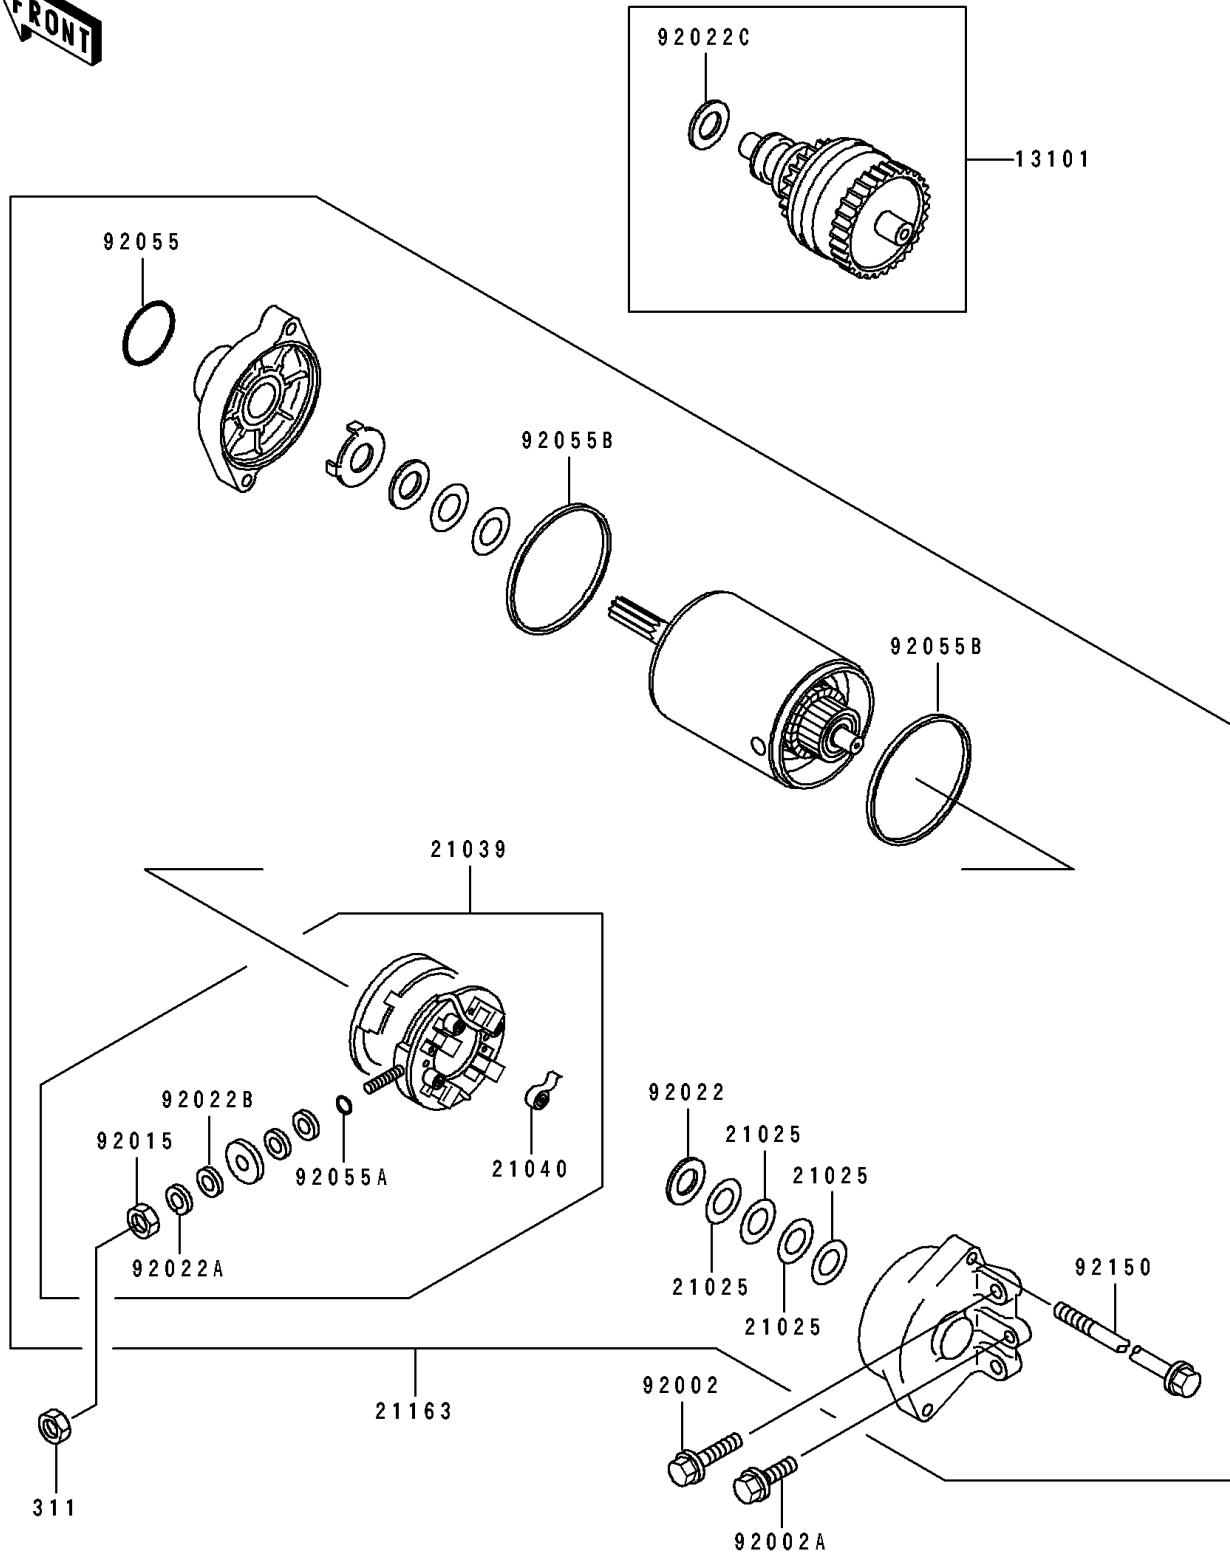

1993 SC PARTS DIAGRAM

Starter Motor

E1840

1993 SC PARTS LIST

Starter Motor

ITEM NAME	PART NUMBER	QUANTITY
GEAR-ASSY (Ref # 13101)	13101-3705	1
WASHER,9.1X18X0.2 (Ref # 21025)	21025-011	4
BRUSH,CARBON (Ref # 21039)	21039-3703	1
SPRING-BRUSH (Ref # 21040)	21040-1055	4
STARTER-ELECTRIC (Ref # 21163)	21163-3709	1
BOLT,6X25 (Ref # 92002)	92002-3714	2
BOLT,6X12 (Ref # 92002A)	92002-3763	1
NUT,6MM (Ref # 92015)	92015-3710	1
WASHER,9.1X18X0.8 (Ref # 92022)	92022-1132	1
WASHER,6MM (Ref # 92022A)	92022-3711	1
WASHER,6MM (Ref # 92022B)	92022-3713	1
WASHER,12X24X1.0 (Ref # 92022C)	92022-3731	1
RING-O (Ref # 92055)	92055-1276	1
RING-O,4.5X2.0 (Ref # 92055A)	92055-1370	1
RING-O,STARTER MOTOR (Ref # 92055B)	92055-1381	2
BOLT (Ref # 92150)	92150-3772	2
NUT-HEX,6MM (Ref # 311)	311R0600	1