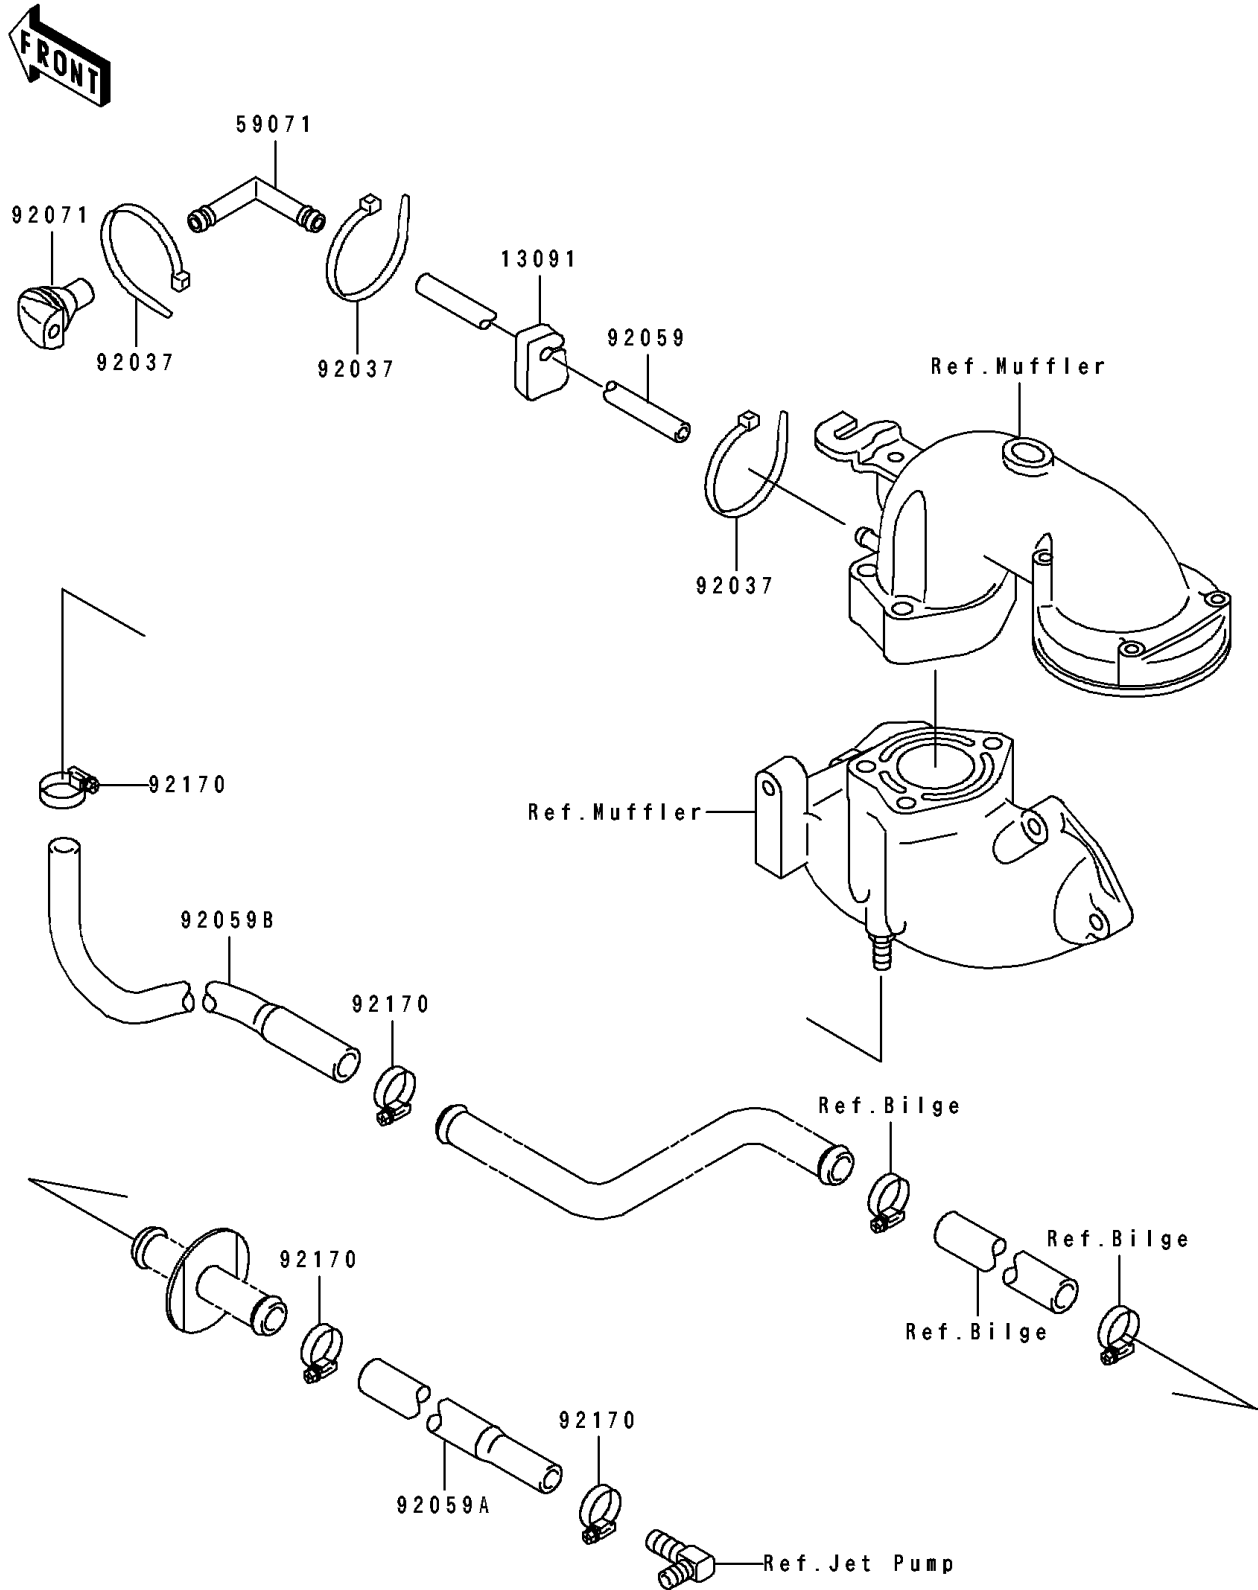

1992 SC PARTS DIAGRAM

Cooling

E3035

1992 SC PARTS LIST

Cooling

ITEM NAME	PART NUMBER	QUANTITY
HOLDER (Ref # 13091)	13091-3712	1
JOINT (Ref # 59071)	59071-3706	1
CLAMP (Ref # 92037)	92037-1173	3
TUBE,5.8X10.8X800 (Ref # 92059)	92059-3735	1
TUBE,HULL-PUMP (Ref # 92059A)	92059-3890	1
TUBE,HULL-ENGINE (Ref # 92059B)	92059-3891	1
GROMMET (Ref # 92071)	92071-3736	1
CLAMP (Ref # 92170)	92170-3718	4