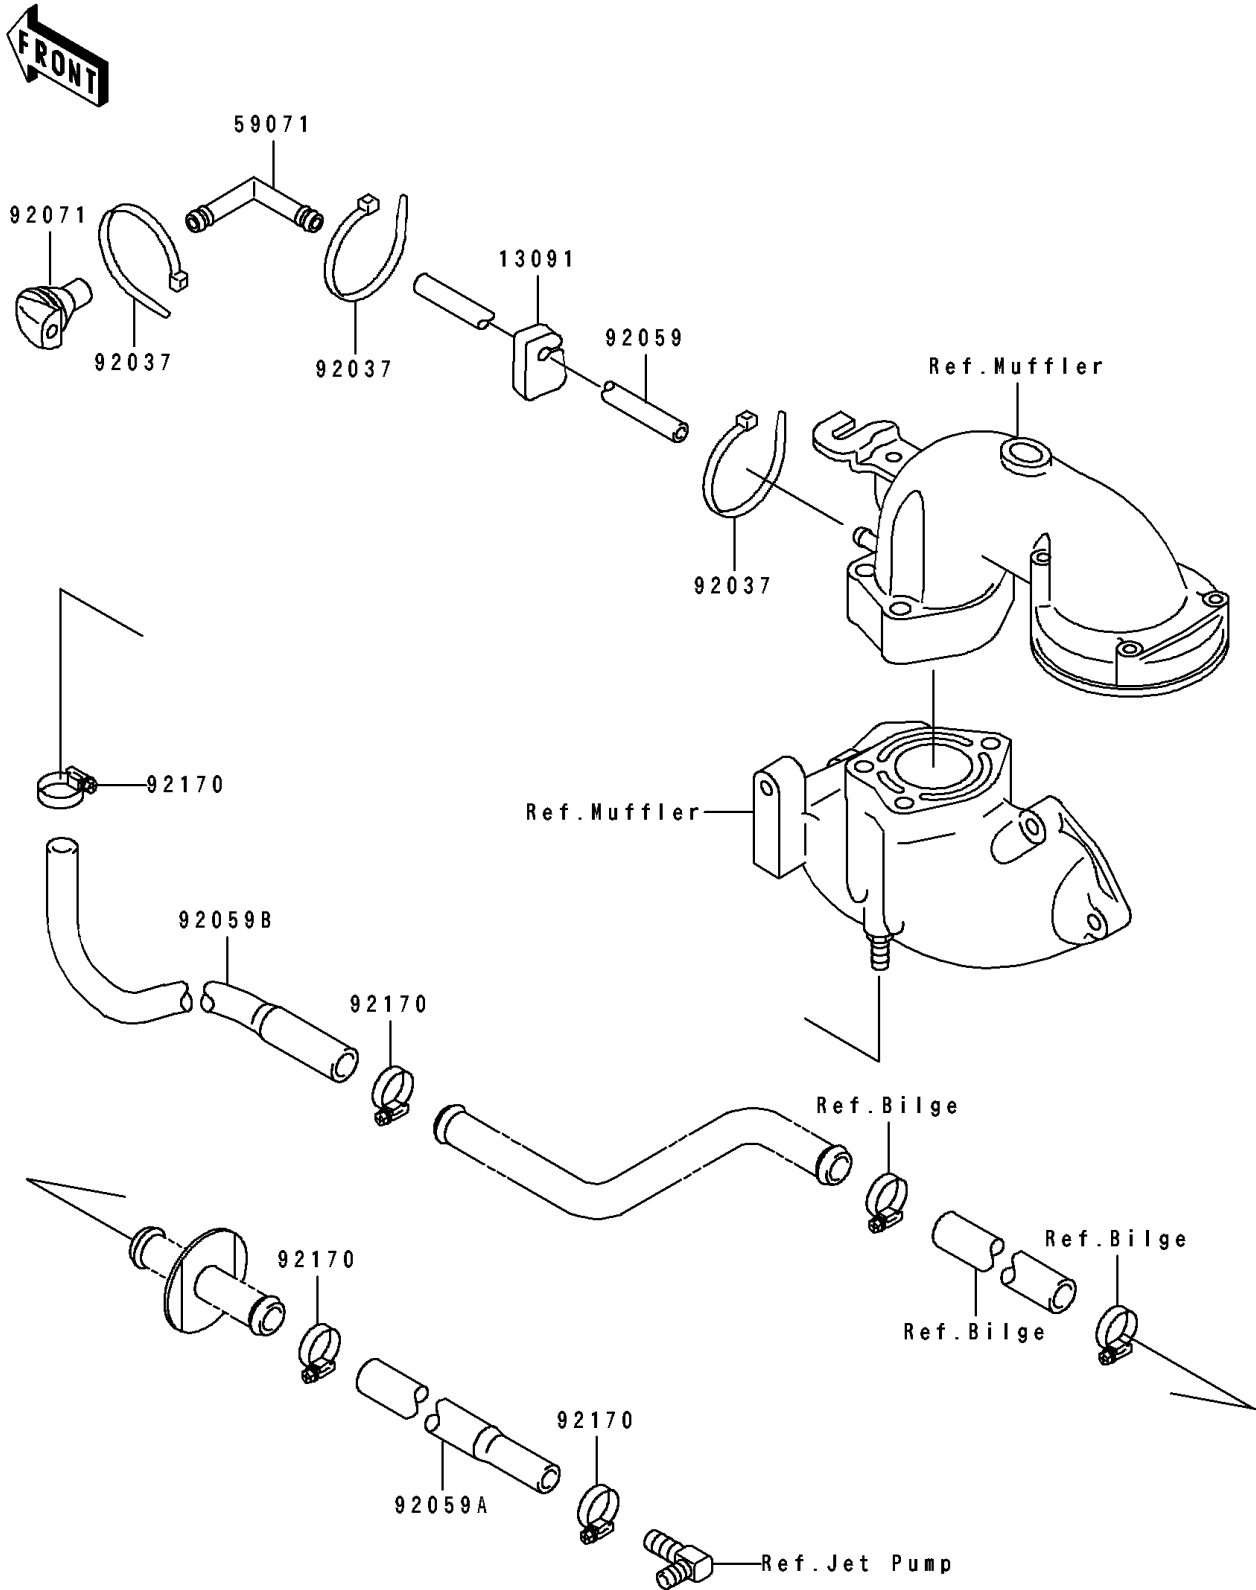

1994 SC PARTS DIAGRAM

Cooling

E3035

1994 SC PARTS LIST

Cooling

ITEM NAME	PART NUMBER	QUANTITY
HOLDER (Ref # 13091)	13091-3712	1
JOINT (Ref # 59071)	59071-3706	1
CLAMP (Ref # 92037)	92037-1173	3
TUBE,5.8X10.8X800 (Ref # 92059)	92059-3735	1
TUBE,HULL-PUMP (Ref # 92059A)	92059-3890	1
TUBE,HULL-ENGINE (Ref # 92059B)	92059-3891	1
GROMMET (Ref # 92071)	92071-3736	1
CLAMP (Ref # 92170)	92170-3718	4