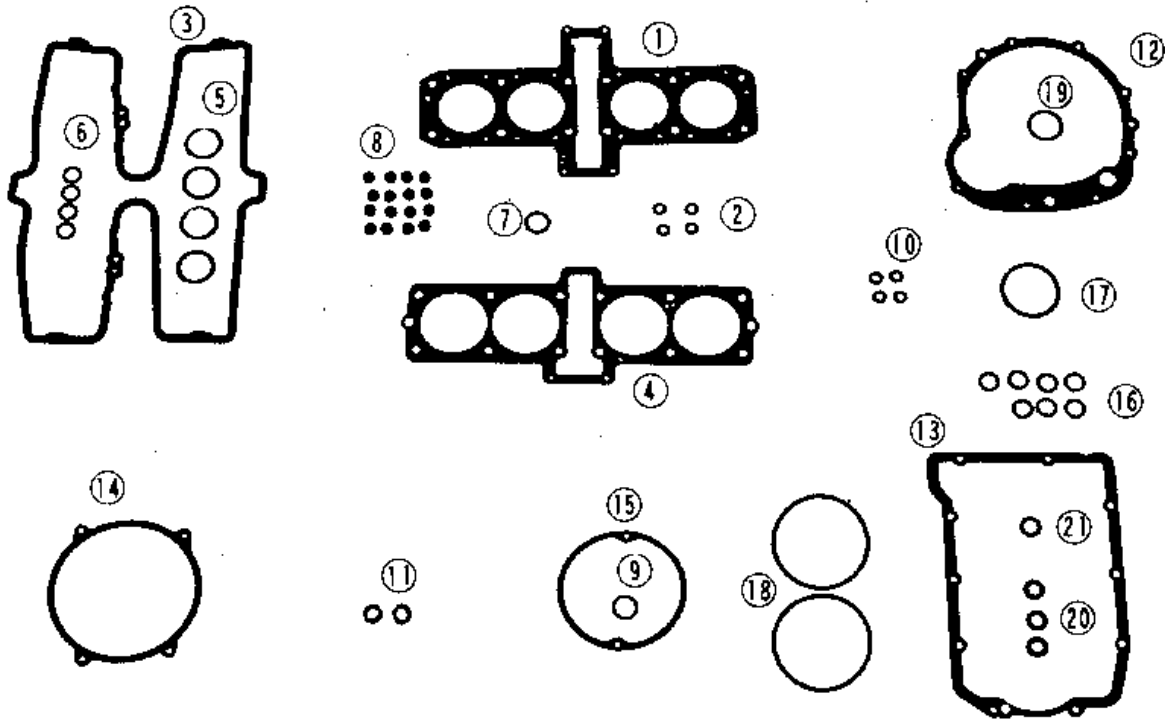

1986 ZL600 Eliminator PARTS DIAGRAM

GASKET KIT (ZL600-A AP 1986 & UP)

Gasket kit

ZL600-A (AP) 1986 & UP

1986 ZL600 Eliminator PARTS LIST

GASKET KIT (ZL600-A AP 1986 & UP)

ITEM NAME	PART NUMBER	QUANTITY
GASKET-HEAD (Ref # 1)	11004-1152	1
O RING (Ref # 2)	670D1505	4
GASKET,CYLINDER HEAD (Ref # 3)	11009-1497	1
GASKET,CYLINDER BASE (Ref # 4)	11009-1578	1
GASKET,EXHAUST PIPE H (Ref # 5)	11009-1866	4
"O" RING,15MM (Ref # 6)	670B2015	4
"O" RING,21MM (Ref # 7)	670B2021	1
SEAL-OIL,VSB58.558 (Ref # 8)	92049-1218	16