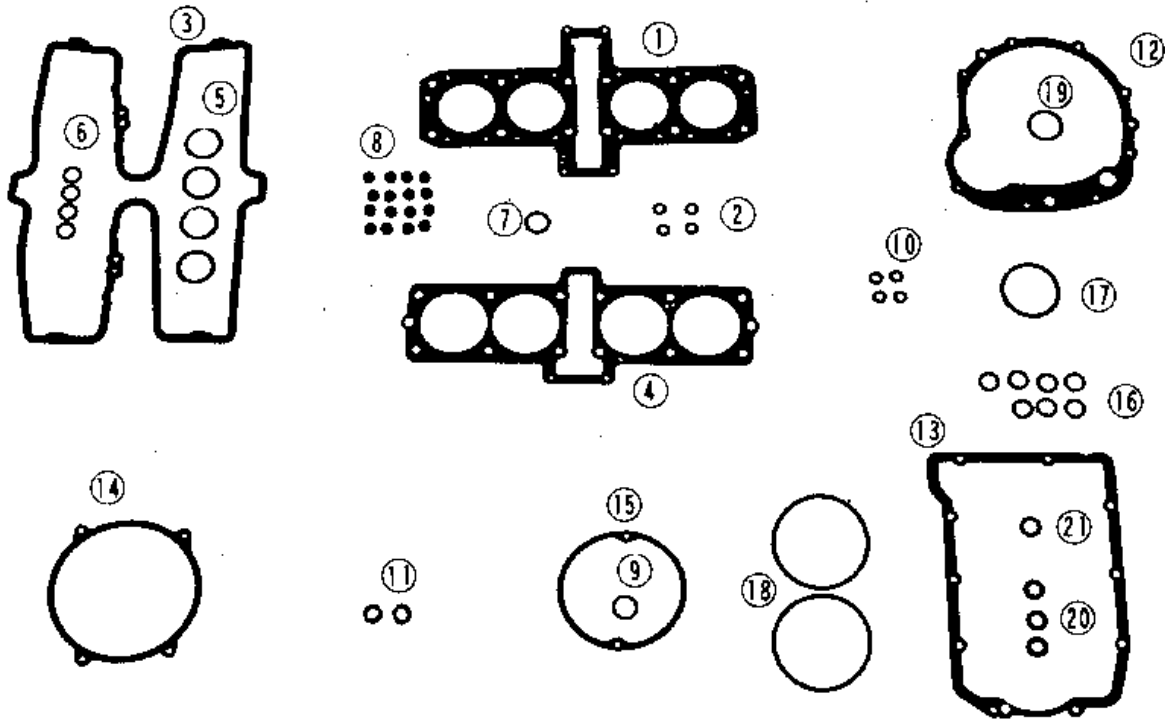

# 1986 ZL600 Eliminator PARTS DIAGRAM

GASKET KIT (ZL600-A AP 1986 & UP)

## Gasket kit

ZL600-A (AP) 1986 & UP

## 1986 ZL600 Eliminator PARTS LIST

GASKET KIT (ZL600-A AP 1986 & UP)

ITEM NAME	PART NUMBER	QUANTITY
GASKET-HEAD (Ref # 1)	11004-1152	1
O RING (Ref # 2)	670D1505	4
GASKET,CYLINDER HEAD (Ref # 3)	11009-1497	1
GASKET,CYLINDER BASE (Ref # 4)	11009-1578	1
GASKET,EXHAUST PIPE H (Ref # 5)	11009-1866	4
"O" RING,15MM (Ref # 6)	670B2015	4
"O" RING,21MM (Ref # 7)	670B2021	1
SEAL-OIL,VSB58.558 (Ref # 8)	92049-1218	16