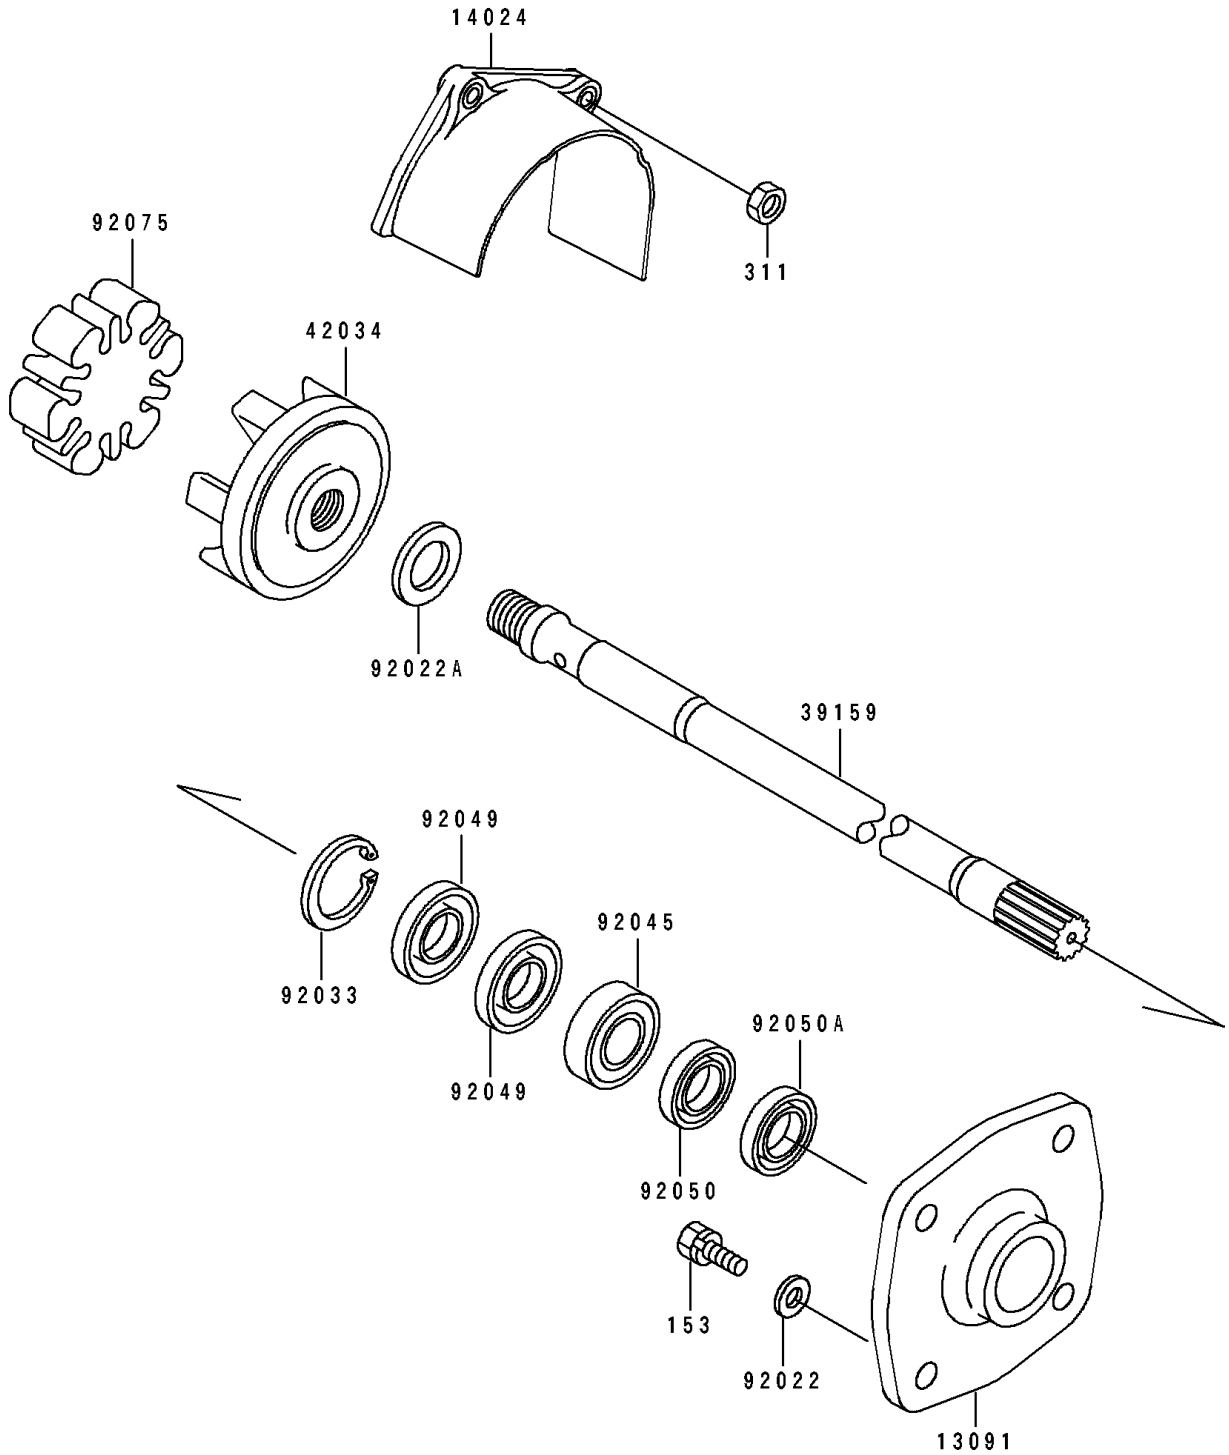

# 1994 SC PARTS DIAGRAM

Drive Shaft

E3134

## 1994 SC PARTS LIST

### Drive Shaft

ITEM NAME	PART NUMBER	QUANTITY
HOLDER (Ref # 13091)	13091-3730	1
COVER,COUPLING (Ref # 14024)	14024-3728	1
SHAFT-DRIVE (Ref # 39159)	39159-3713	1
COUPLING (Ref # 42034)	42034-3705	1
WASHER,8.2X18X1.5 (Ref # 92022)	92022-1964	4
WASHER,18X26X2.0 (Ref # 92022A)	92022-3728	1
RING-SNAP,42MM (Ref # 92033)	92033-3713	1
BEARING-BALL,60042RD (Ref # 92045)	92045-3705	1
SEAL-OIL,S620426 (Ref # 92049)	92049-3707	2
SEAL-OIL,SCY20368 (Ref # 92050)	92050-502	1
SEAL-OIL,SC20367 (Ref # 92050A)	92050-503	1
DAMPER,COUPLING (Ref # 92075)	92075-520	1
BOLT-WS-SMALL (Ref # 153)	153R0825	4
NUT-HEX,6MM (Ref # 311)	311R0600	2