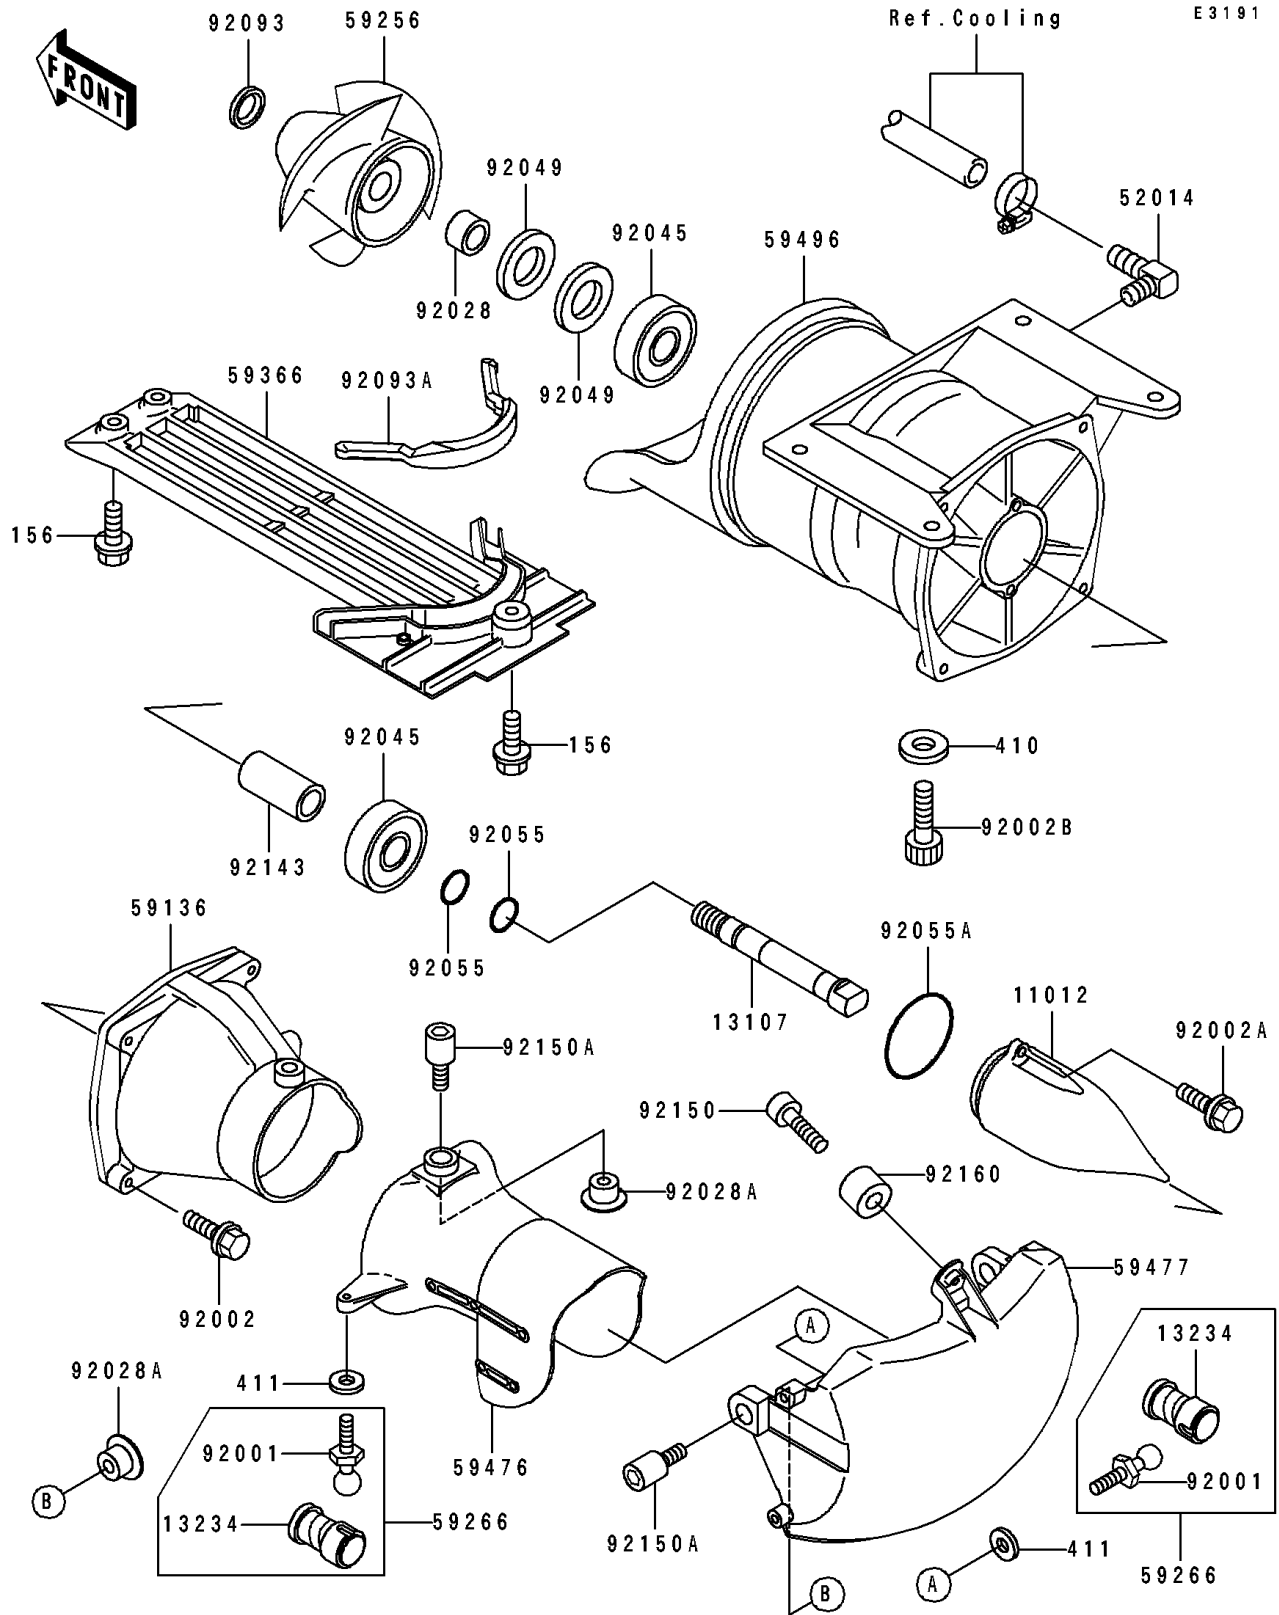

# 1993 SC PARTS DIAGRAM

Jet Pump

# 1993 SC PARTS LIST

## Jet Pump

ITEM NAME	PART NUMBER	QUANTITY
CAP,JET PUMP (Ref # 11012)	11012-3712	1
SHAFT,JET PUMP (Ref # 13107)	13107-3721	1
SHAFT-COMP,JOINT (Ref # 13234)	13234-3708	2
ELBOW (Ref # 52014)	52014-3708	1
NOZZLE-PUMP (Ref # 59136)	59136-3715	1
IMPELLER (Ref # 59256)	59256-3705	1
JOINT-BALL (Ref # 59266)	59266-3707	2
GRATE (Ref # 59366)	59366-3709	1
NOZZLE-STRG (Ref # 59476)	59476-3716	1
BUCKET-REVERSE (Ref # 59477)	59477-3703	1
VANE-GUIDE (Ref # 59496)	59496-3701	1
BOLT,BALL,6MM (Ref # 92001)	92001-3703	2
BOLT,6X30 (Ref # 92002)	92002-3726	4
BOLT,6X16 (Ref # 92002A)	92002-3728	2
BOLT,SOCKET,8X20 (Ref # 92002B)	92002-3771	4
BUSHING,17X25X15 (Ref # 92028)	92028-3717	1
BUSHING (Ref # 92028A)	92028-3740	4
BEARING-BALL,#63032RD (Ref # 92045)	92045-3706	2
SEAL-OIL,TCV-25476 (Ref # 92049)	92049-3711	2
RING-O,13X1.9 (Ref # 92055)	92055-1021	2
RING-O (Ref # 92055A)	92055-3706	1
SEAL (Ref # 92093)	92093-3702	1
SEAL (Ref # 92093A)	92093-3728	1
COLLAR,17.4X25.4X53 (Ref # 92143)	92143-3708	1
BOLT,SOCKET,6X10 (Ref # 92150)	92150-3759	1
BOLT (Ref # 92150A)	92150-3808	4
DAMPER (Ref # 92160)	92160-3738	1
BOLT-WP,6X20 (Ref # 156)	156R0620	3
WASHER-PLAIN-SMALL,8MM (Ref # 410)	410S0800	4

# 1993 SC PARTS LIST

Jet Pump

ITEM NAME	PART NUMBER	QUANTITY
WASHER-PLAIN,6MM (Ref # 411)	411S0600	2