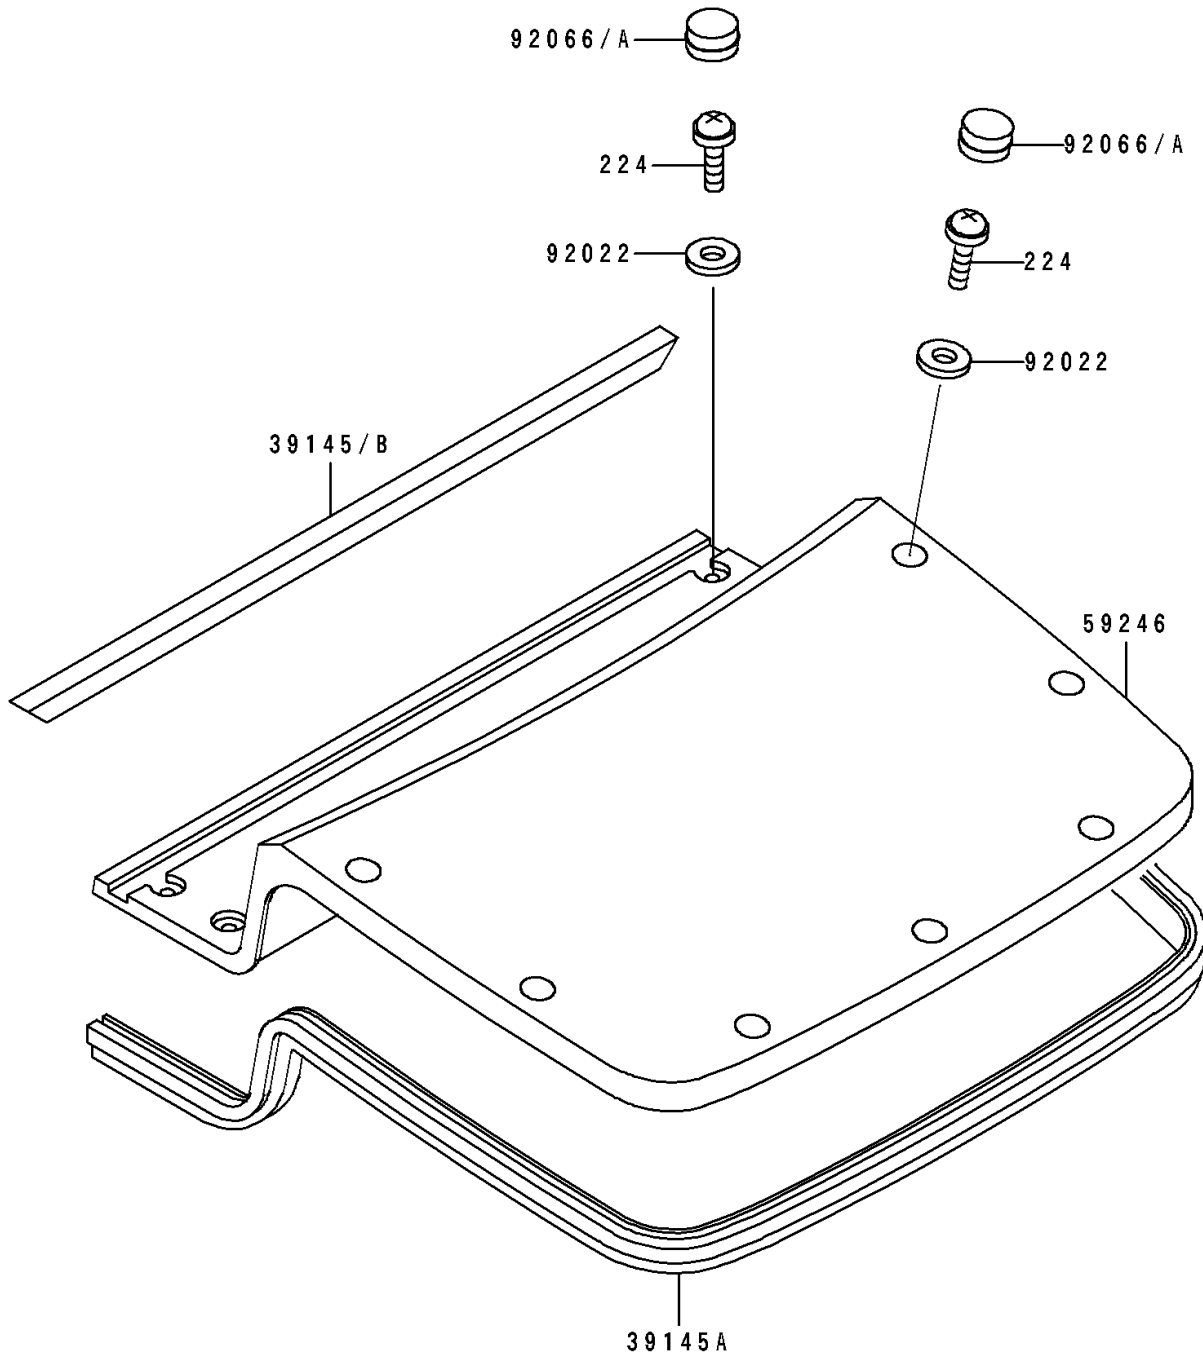

1992 SC PARTS DIAGRAM

Engine Hood

F 3 1 4 2

1992 SC PARTS LIST

Engine Hood

ITEM NAME	PART NUMBER	QUANTITY
TRIM-SEAL,L=500 (Ref # 39145)	39145-3728	1
TRIM-SEAL,L=1500 (Ref # 39145A)	39145-3729	1
HOOD-ENGINE,J.WHITE (Ref # 59246)	59246-3722-8C	1
WASHER (Ref # 92022)	92022-553	11
PLUG (Ref # 92066)	92066-3734	11
SCREW-PAN-WP-CROS,6X20 (Ref # 224)	224R0620	11