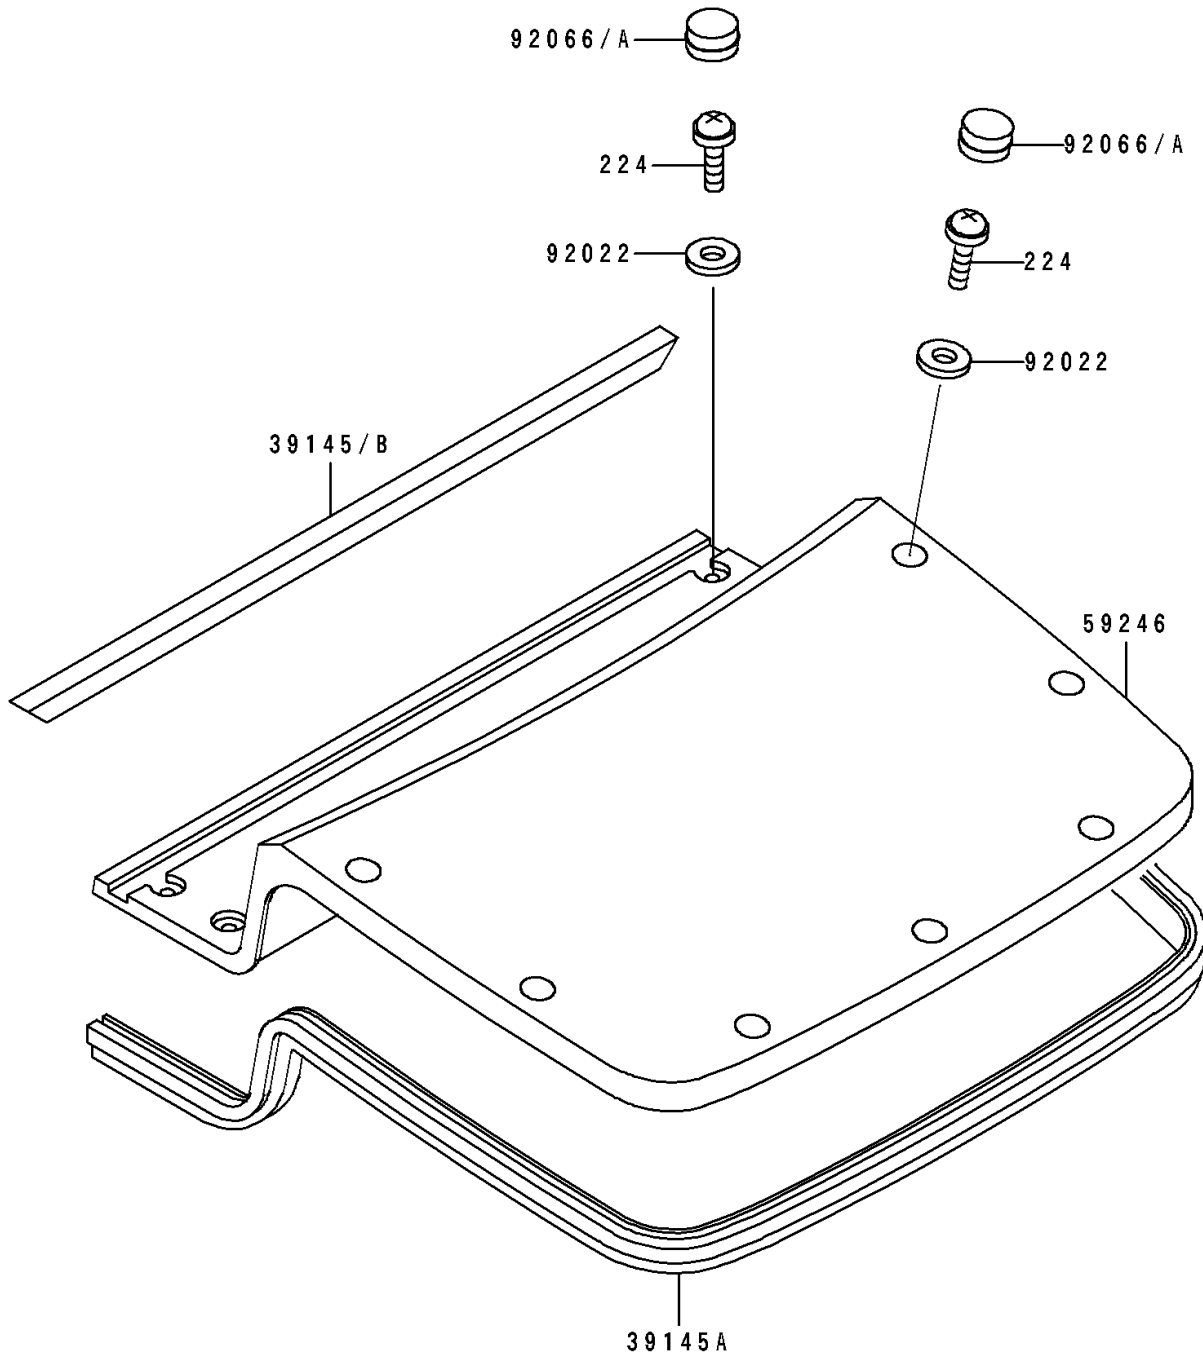

1994 SC PARTS DIAGRAM

Engine Hood

F 3 1 4 2

1994 SC PARTS LIST

Engine Hood

ITEM NAME	PART NUMBER	QUANTITY
TRIM-SEAL,L=1500 (Ref # 39145A)	39145-3729	1
TRIM-SEAL,L=500 (Ref # 39145B)	39145-3739	1
HOOD-ENGINE,J.WHITE (Ref # 59246)	59246-3722-8C	1
WASHER (Ref # 92022)	92022-553	11
PLUG (Ref # 92066A)	92066-3743	11
SCREW-PAN-WP-CROS,6X20 (Ref # 224)	224R0620	11