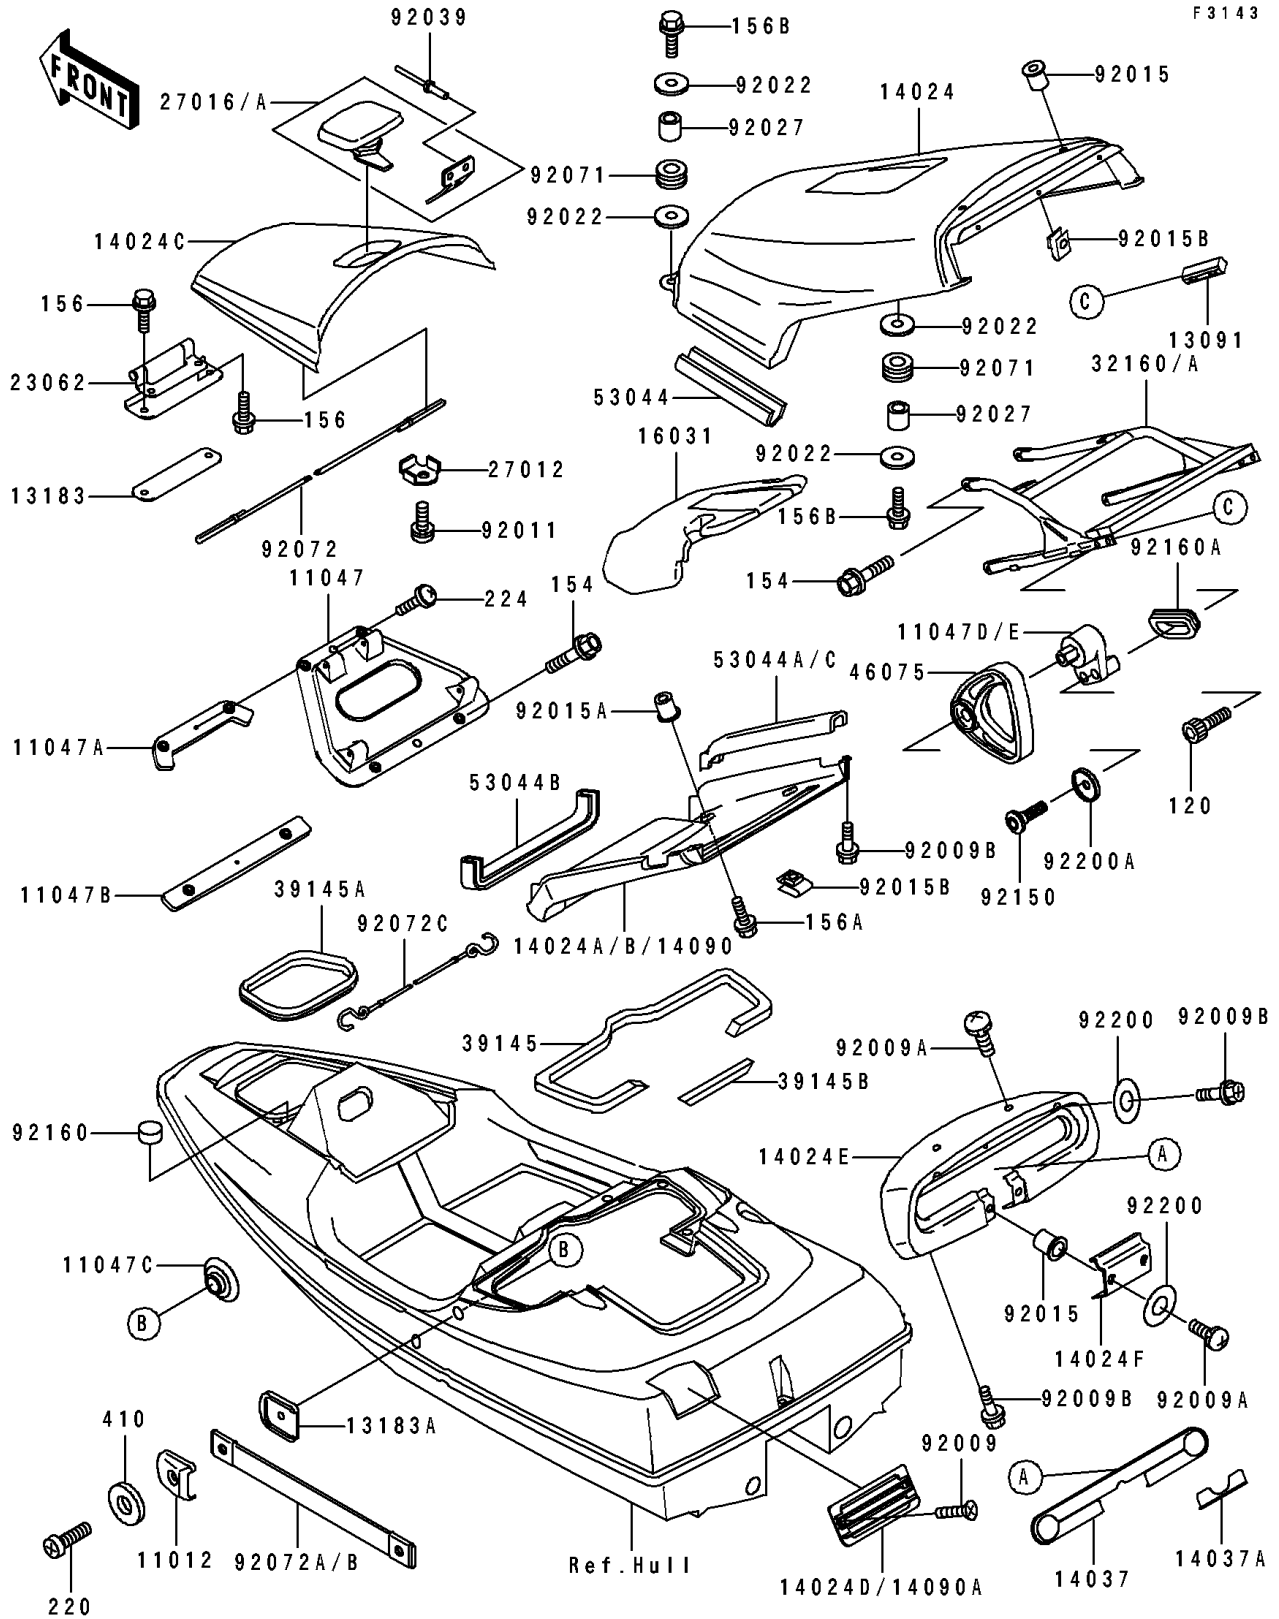

1994 SC PARTS DIAGRAM

Hull Fittings