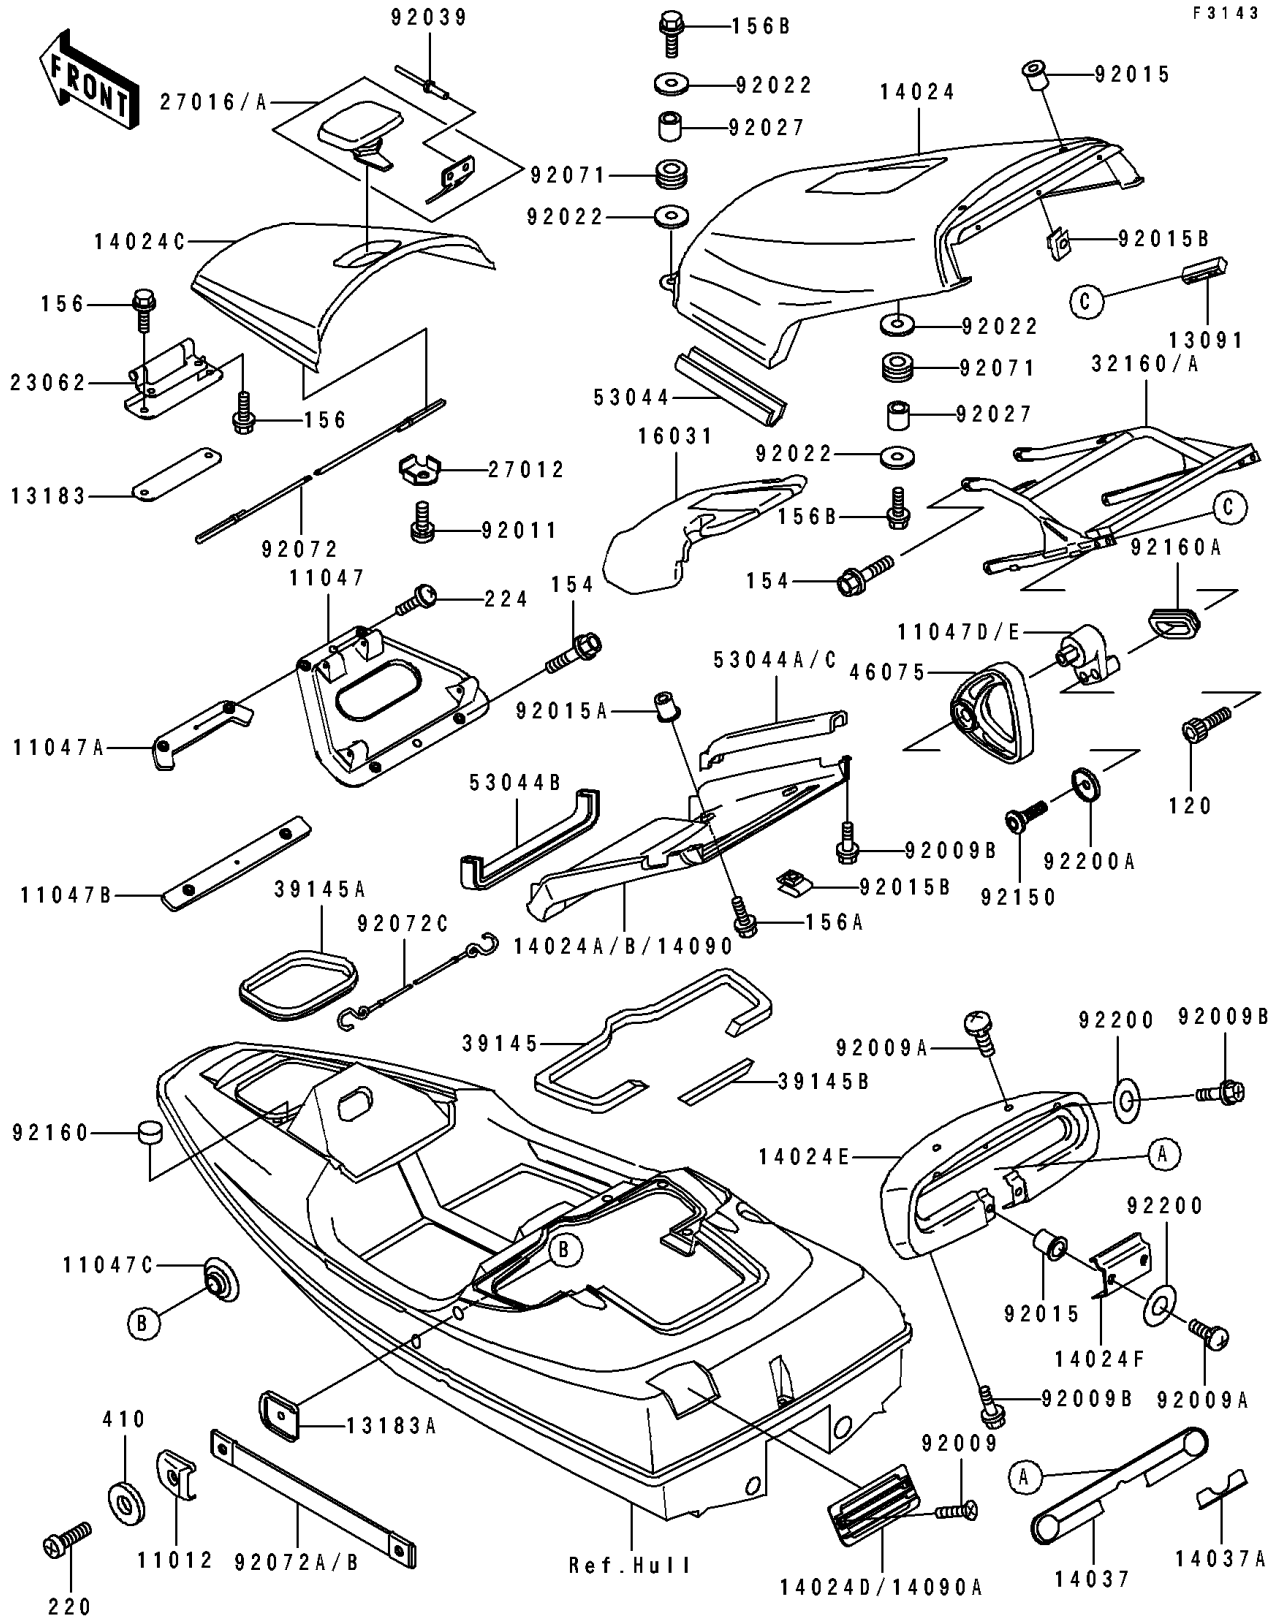

# 1995 SC PARTS DIAGRAM

# 1995 SC PARTS LIST

## Hull Fittings

ITEM NAME	PART NUMBER	QUANTITY
SCREW,TAPPING,4X14 (Ref # 92009)	92009-3755	2
SCREW,6X20 (Ref # 92009A)	92009-3781	4
SCREW,5X16 (Ref # 92009B)	92009-3789	7
SCREW,TAPPING (Ref # 92011)	92011-561	1
NUT (Ref # 92015)	92015-1700	4
NUT,POP,6MM (Ref # 92015A)	92015-3762	4
NUT,5MM (Ref # 92015B)	92015-3799	7
WASHER,6.2X20X2 (Ref # 92022)	92022-3714	8
COLLAR,6.2X10X10 (Ref # 92027)	92027-3705	4
RIVET,4MM (Ref # 92039)	92039-3703	3
GROMMET (Ref # 92071)	92071-3716	4
BAND,STORAGE COVER (Ref # 92072)	92072-3756	1
BAND,SIDE,GREEN (Ref # 92072A)	92072-3758-LH	2
BAND,SEAT STOPPER (Ref # 92072C)	92072-3762	1
BOLT,SOCKET,8X30 (Ref # 92150)	92150-3805	2
DAMPER (Ref # 92160)	92160-3775	2
DAMPER (Ref # 92160A)	92160-3796	2
WASHER,NYLON,5.2X12X1 (Ref # 92200)	92200-1011	5
WASHER (Ref # 92200A)	92200-3726	2
BOLT-SOCKET,6X40 (Ref # 120)	120R0640	4
BOLT-WP-SMALL,8X30 (Ref # 154)	154R0830	8
BOLT-WP,6X18 (Ref # 156)	156R0618	4
BOLT-WP,6X20 (Ref # 156A)	156R0620	4
BOLT-WP,6X25 (Ref # 156B)	156R0625	4
SCREW-PAN-CROS,6X25 (Ref # 220)	220R0625	4
SCREW-PAN-WP-CROS,5X14 (Ref # 224)	224R0514	2
WASHER-PLAIN-SMALL,6MM (Ref # 410)	410S0600	4