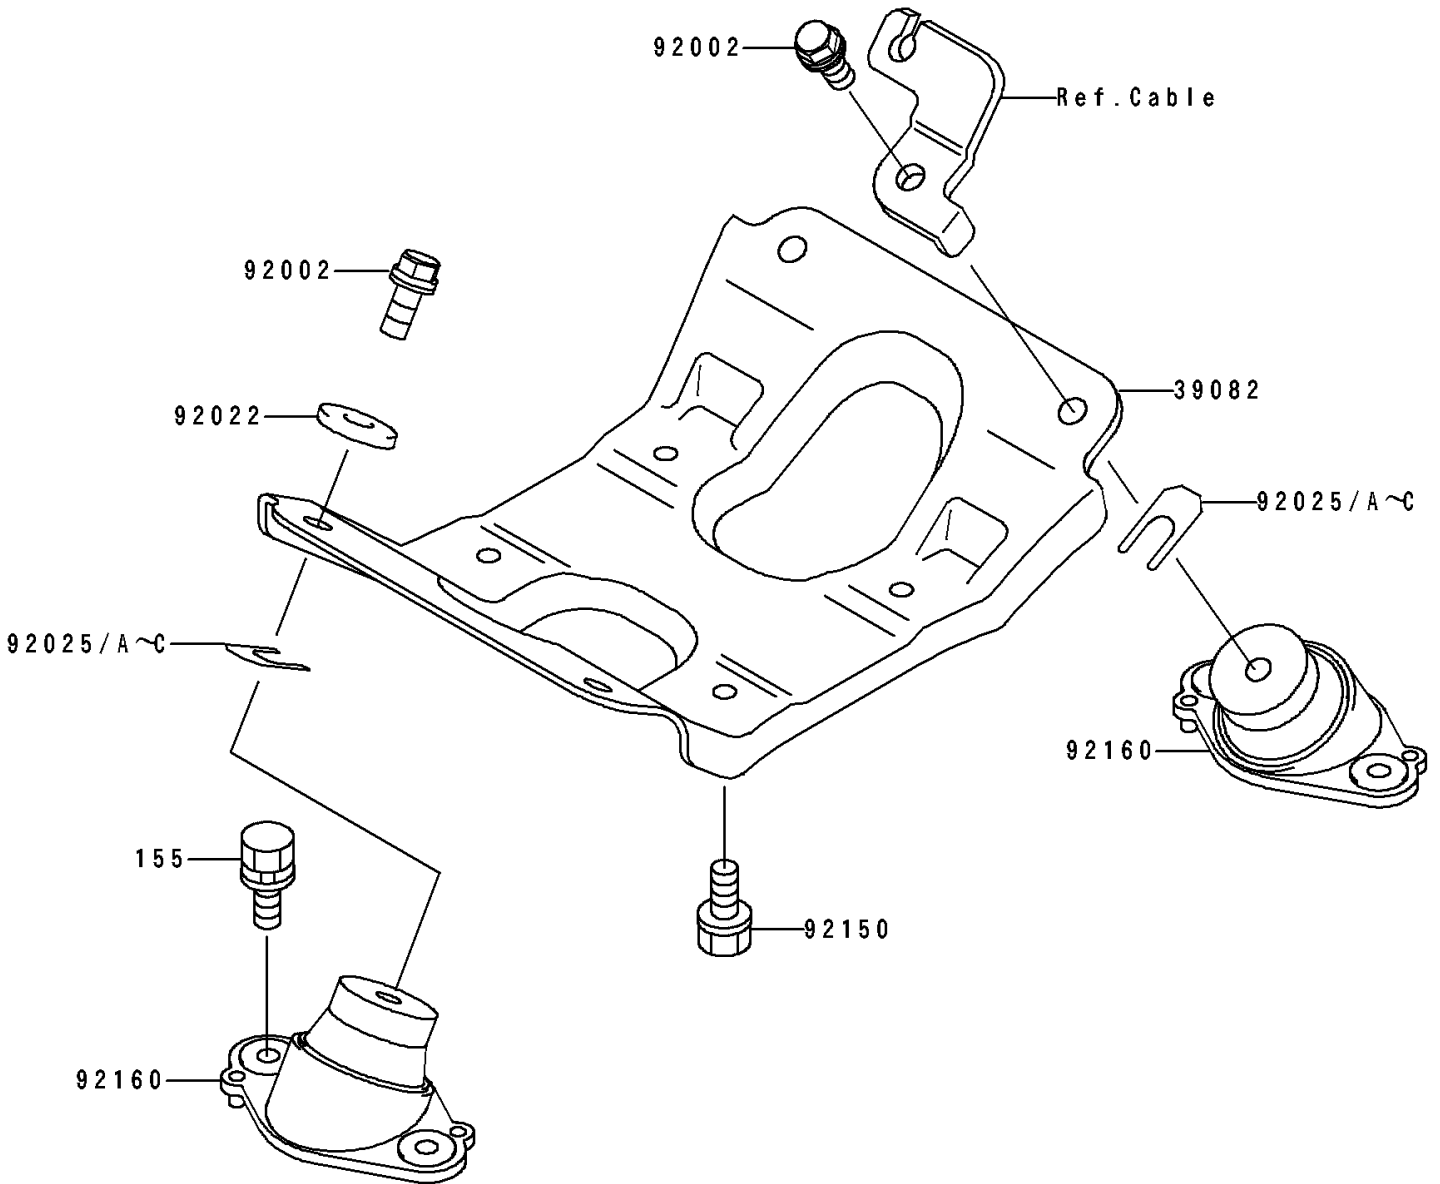

1995 SC PARTS DIAGRAM

Engine Mount

F3144

1995 SC PARTS LIST

Engine Mount

ITEM NAME	PART NUMBER	QUANTITY
MOUNT-ENGINE (Ref # 39082)	39082-3705	1
BOLT,10X25 (Ref # 92002)	92002-3770	4
WASHER,32X10.5X4 (Ref # 92022)	92022-3023	3
SHIM,T=0.3MM (Ref # 92025)	92025-3705	AR
SHIM,T=0.5MM (Ref # 92025A)	92025-3706	AR
SHIM,T=1.0MM (Ref # 92025B)	92025-3707	AR
SHIM,T=1.5MM (Ref # 92025C)	92025-3708	AR
BOLT,10X25 (Ref # 92150)	92150-3818	4
DAMPER,ENGINE MOUNT (Ref # 92160)	92160-3757	4
BOLT-WSP-SMALL,8X20 (Ref # 155)	155R0820	8