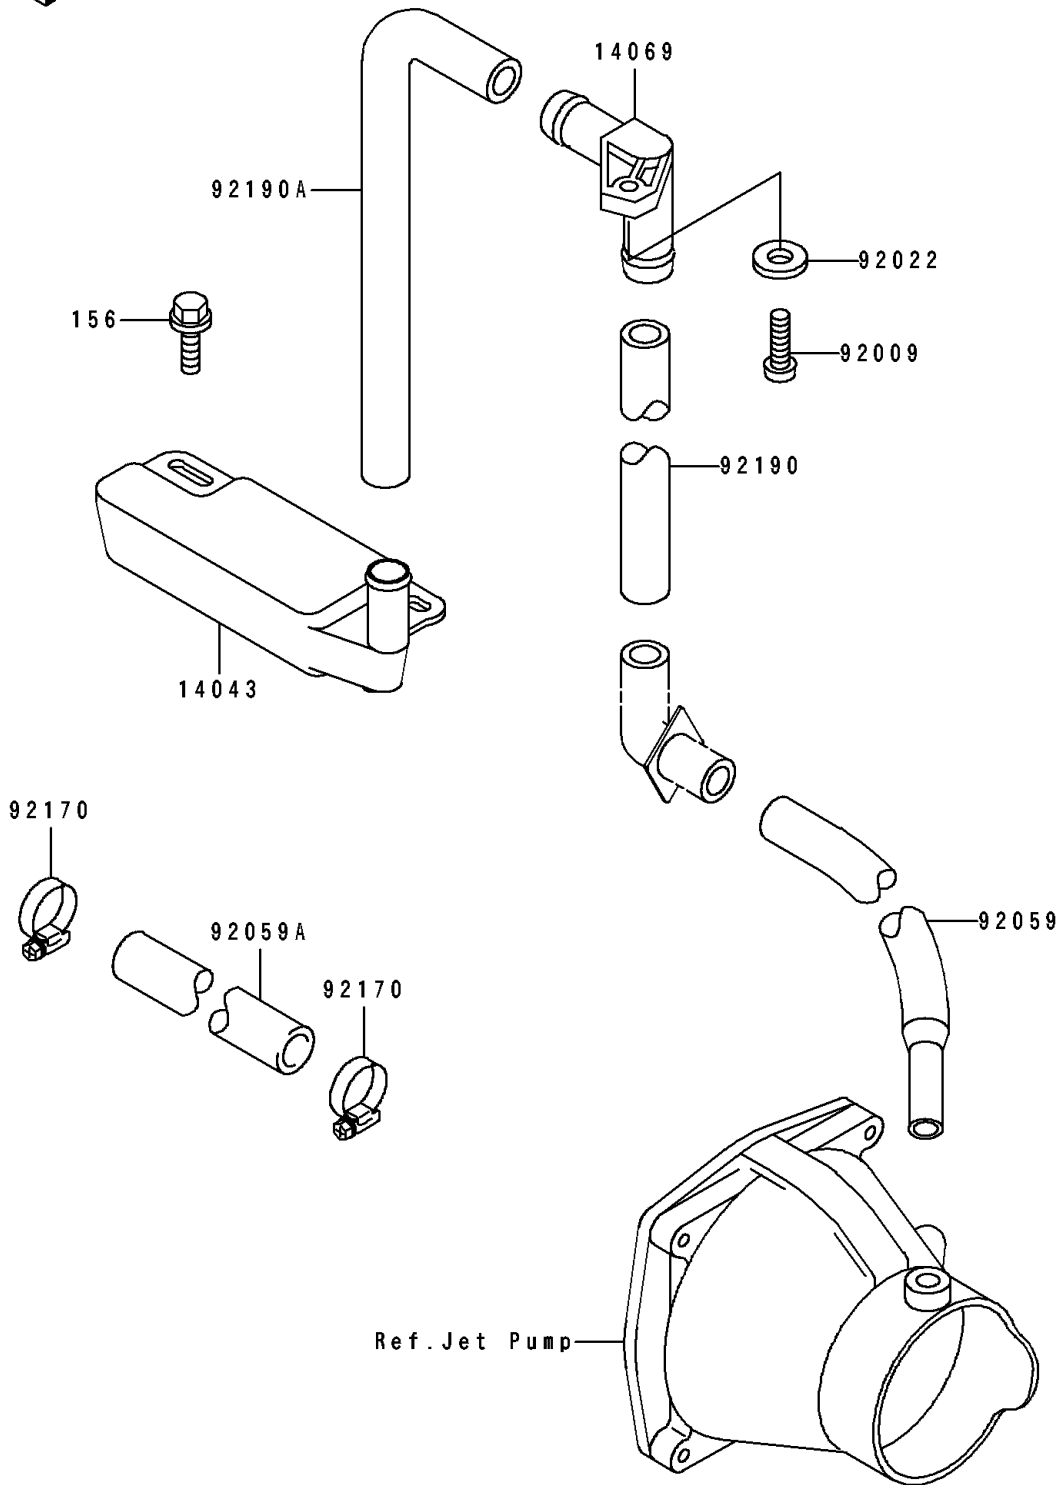

1991 SC PARTS DIAGRAM

Bilge System

F 31 45

1991 SC PARTS LIST

Bilge System

ITEM NAME	PART NUMBER	QUANTITY
FILTER (Ref # 14043)	14043-3708	1
BREATHER (Ref # 14069)	14069-3708	1
SCREW (Ref # 92009)	92009-3790	1
WASHER (Ref # 92022)	92022-567	1
TUBE,HULL-NOZZLE (Ref # 92059)	92059-3868	1
TUBE,13X19X130 (Ref # 92059A)	92059-3892	1
CLAMP (Ref # 92170)	92170-3718	2
TUBE,BREATHER-HULL (Ref # 92190)	92190-3801	1
TUBE,FILTER-BREATHER (Ref # 92190A)	92190-3802	1
BOLT-WP,6X16 (Ref # 156)	156R0616	2