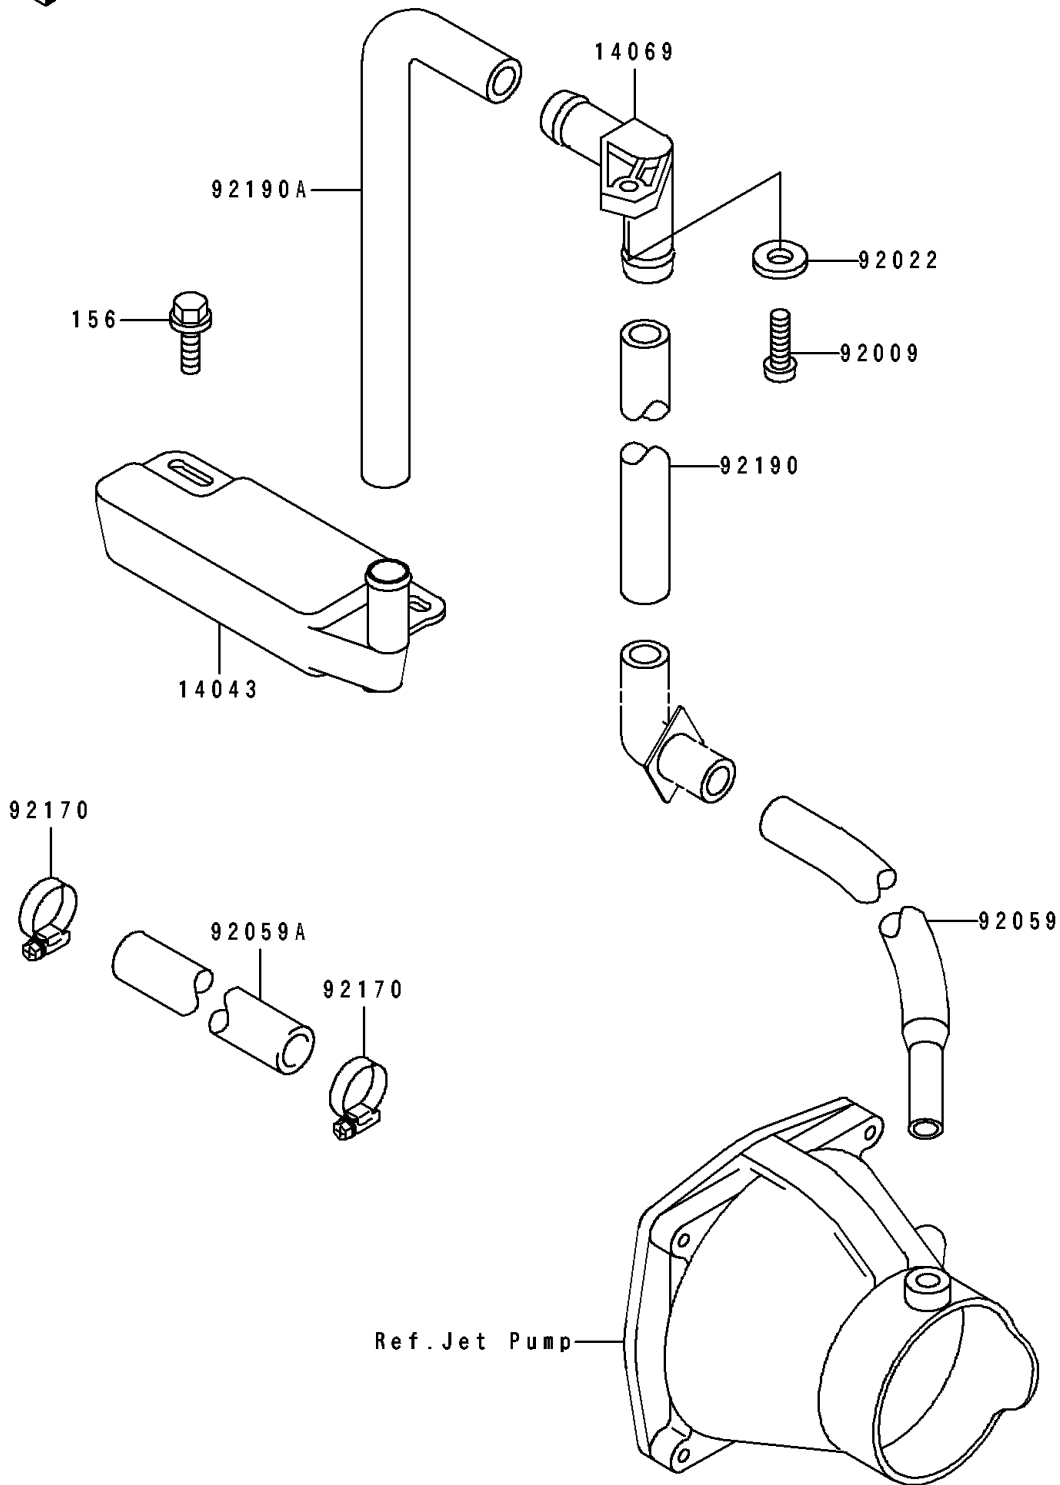

1994 SC PARTS DIAGRAM

Bilge System

F 31 45

1994 SC PARTS LIST

Bilge System

ITEM NAME	PART NUMBER	QUANTITY
FILTER (Ref # 14043)	14043-3708	1
BREATHER (Ref # 14069)	14069-3708	1
SCREW (Ref # 92009)	92009-3790	1
WASHER (Ref # 92022)	92022-567	1
TUBE,HULL-NOZZLE (Ref # 92059)	92059-3868	1
TUBE,13X19X130 (Ref # 92059A)	92059-3892	1
CLAMP (Ref # 92170)	92170-3718	2
TUBE,BREATHER-HULL (Ref # 92190)	92190-3801	1
TUBE,FILTER-BREATHER (Ref # 92190A)	92190-3802	1
BOLT-WP,6X16 (Ref # 156)	156R0616	2