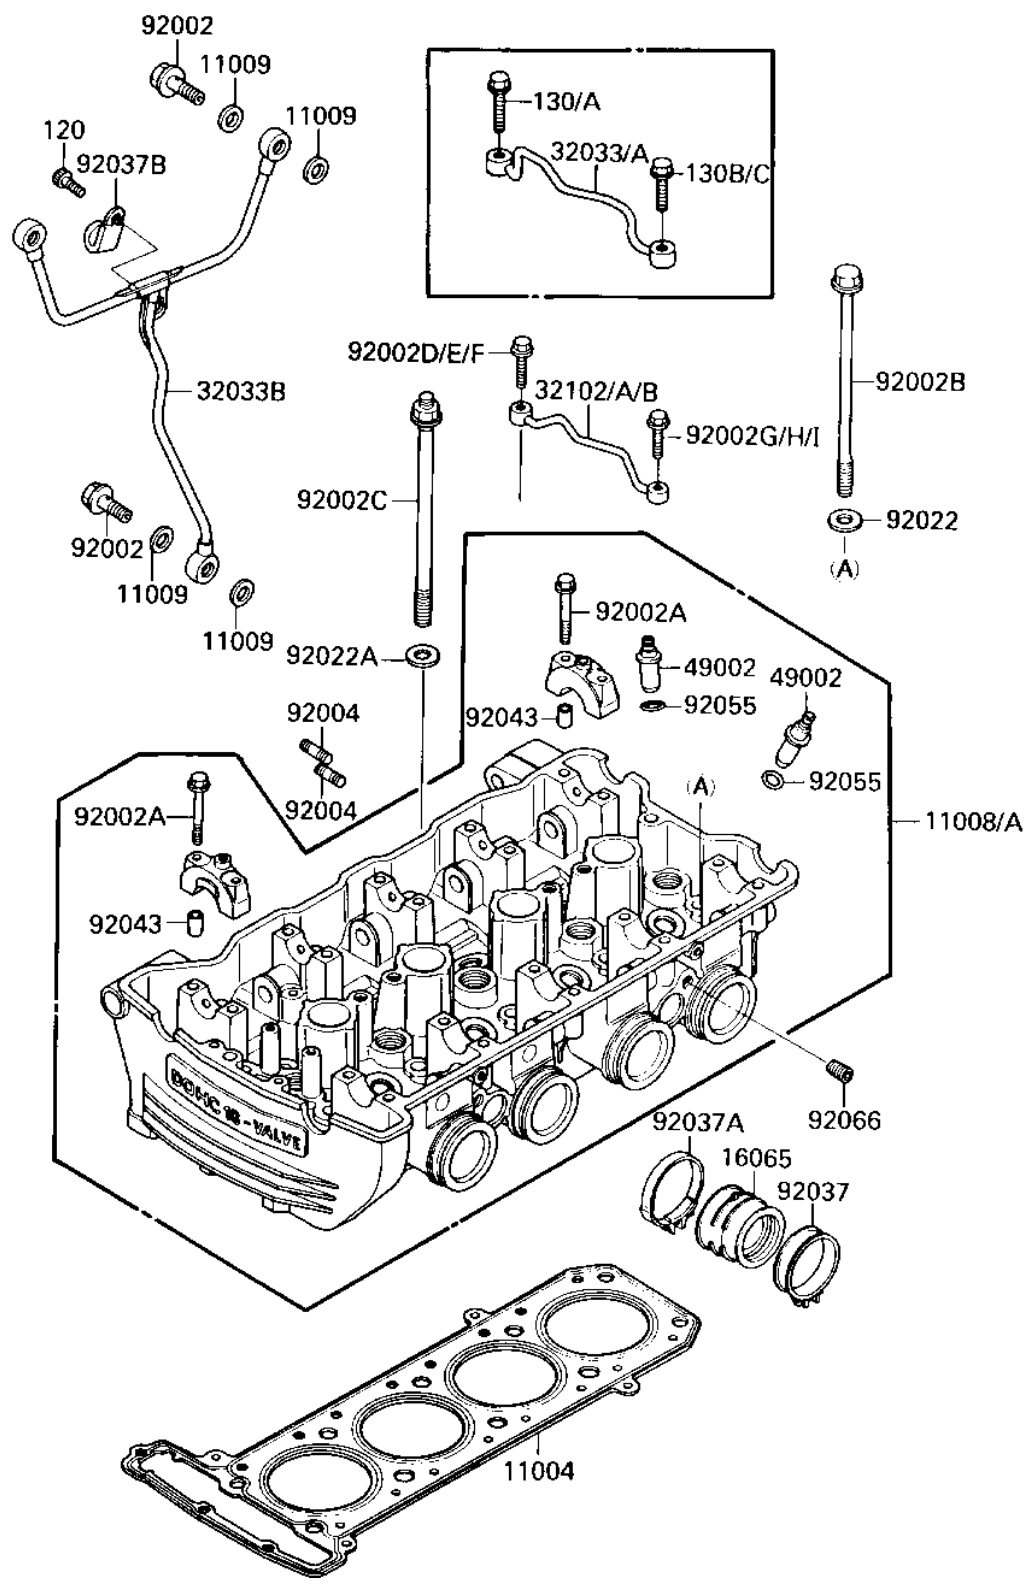

1986 Ninja® 1000R PARTS DIAGRAM

CYLINDER HEAD

E1111-0191

1986 Ninja® 1000R PARTS LIST

CYLINDER HEAD

ITEM NAME	PART NUMBER	QUANTITY
-----------	-------------	----------