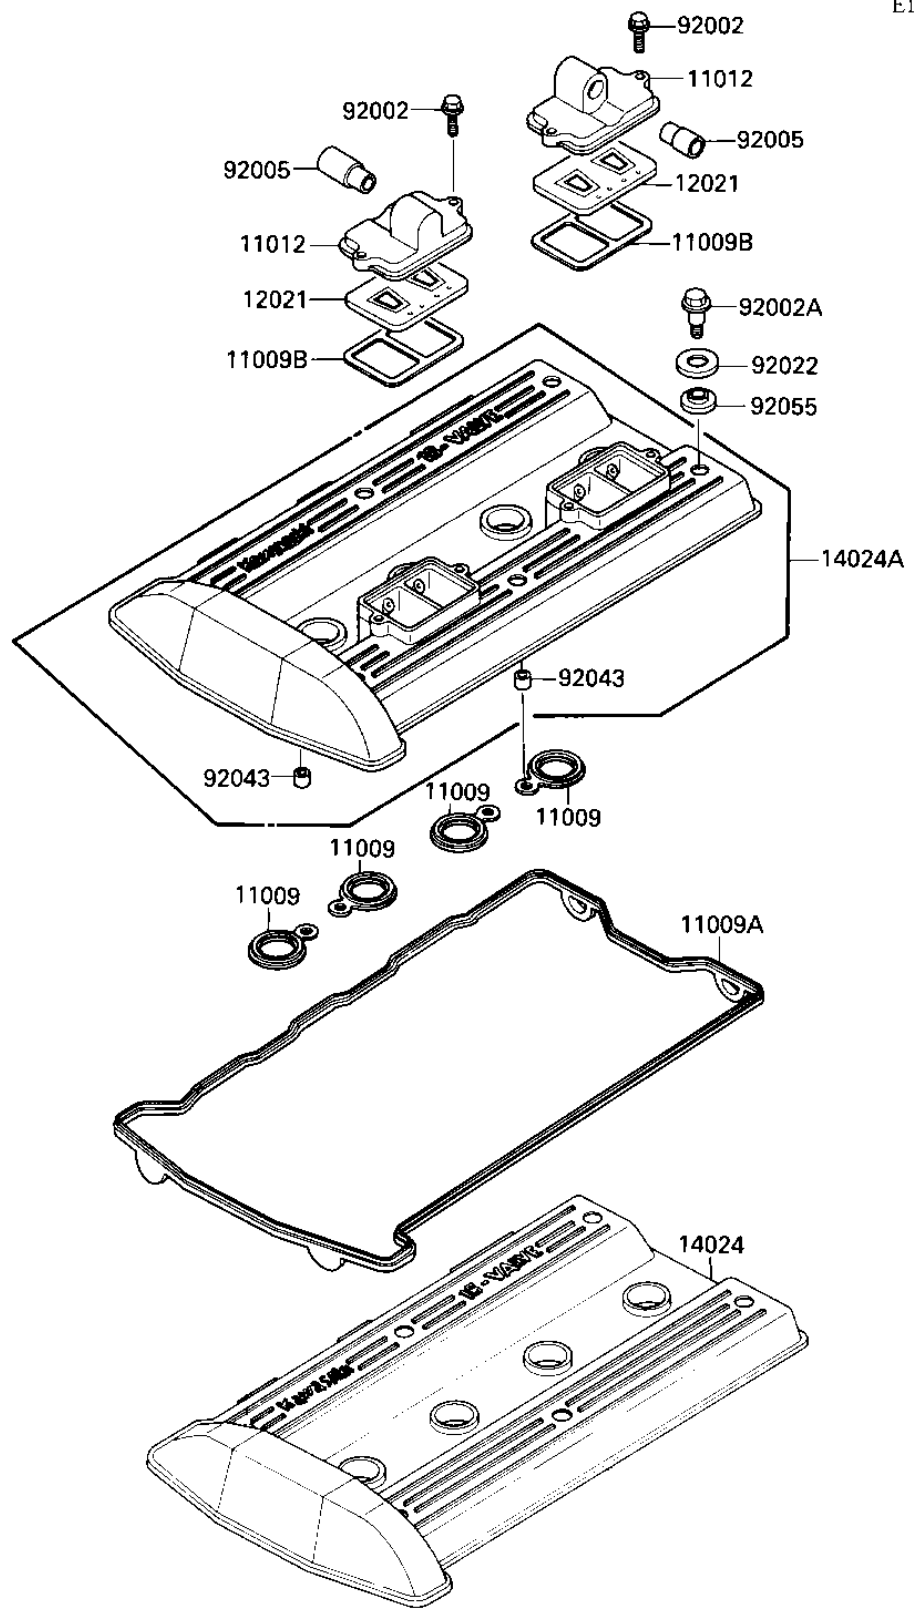

1987 Ninja® 1000R PARTS DIAGRAM

CYLINDER HEAD COVER

E1112-0085

1987 Ninja® 1000R PARTS LIST

CYLINDER HEAD COVER

ITEM NAME	PART NUMBER	QUANTITY
GASKET (Ref # 11009)	11009-1377	4
GASKET,CYLINDER HEAD (Ref # 11009A)	11009-1378	1
GASKET,REED VALVE (Ref # 11009B)	11009-1905	2
CAP,REED VALVE (Ref # 11012)	11012-1481	2
VALVE-ASSY-REED (Ref # 12021)	12021-1053	2
COVER,CYLINDER HEAD (Canada) (Ref # 14024)	14024-1082	1
COVER,CYLINDER HEAD (Ref # 14024A)	14024-1138	1
BOLT,6X22 (Ref # 92002)	92002-1068	4
BOLT (Ref # 92002A)	92150-1447	6
FITTING, REED VALVE (Ref # 92005)	92005-1006	2
WASHER,HEAD COVER BOL (Ref # 92022)	92022-1487	6
PIN,DOWEL,8X10 (Ref # 92043)	92043-1302	4
RING-O,HEAD COVER BOL (Ref # 92055)	92055-1225	6