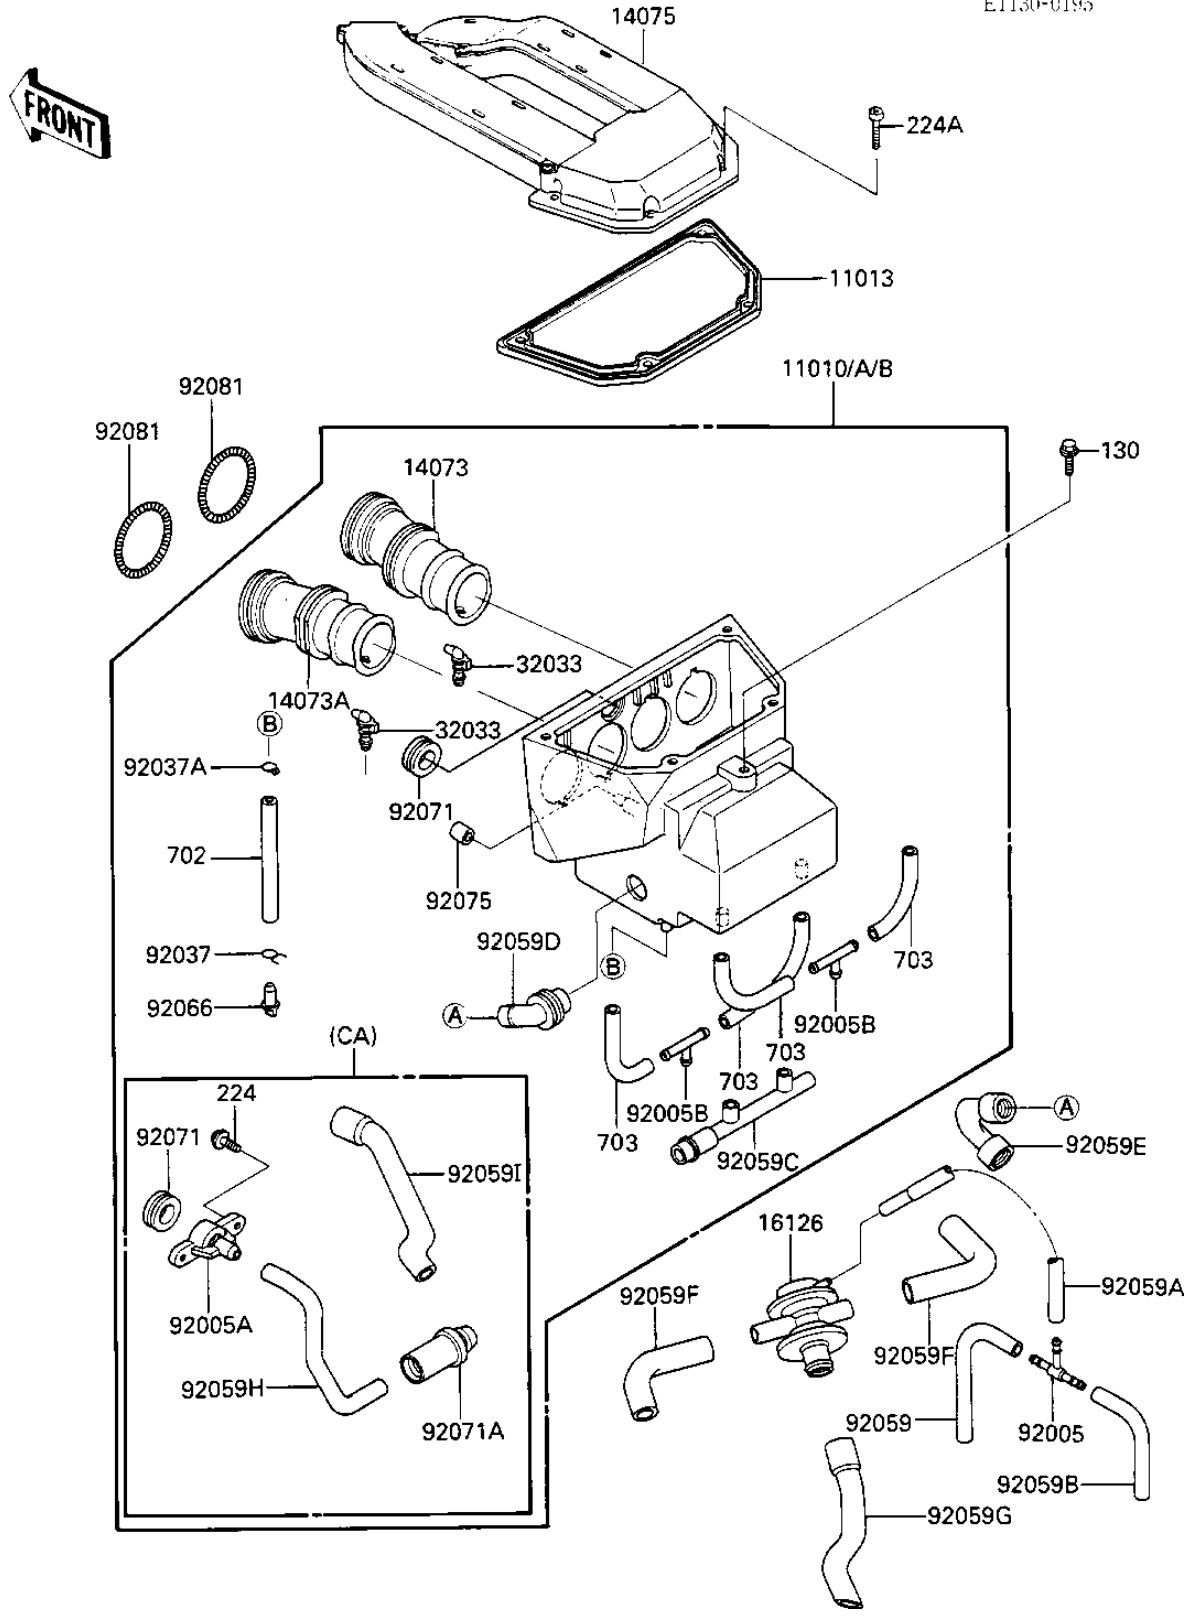

1986 Ninja® 1000R PARTS DIAGRAM

AIR CLEANER

E1130-0195

1986 Ninja® 1000R PARTS LIST

AIR CLEANER

ITEM NAME	PART NUMBER	QUANTITY
FILTER-ASSY-AIR (Ref # 11010)	11010-1278	1
FILTER-ASSY-AIR (Ref # 11010A)	11010-1279	1
11010-1346 (Canada) (Ref # 11010B)	11010-1280	1
ELEMENT-AIR FILTER (Ref # 11013)	11013-1128	1
DUCT,#1,#4 (Ref # 14073)	14073-1215	2
DUCT,#2,#3 (Ref # 14073A)	14073-1216	2
CAP-ASSY,AIR FILTER (Ref # 14075)	14075-1064	1
VALVE,AIR SWITCH (Ref # 16126)	16126-1144	1
PIPE (Ref # 32033)	32033-1967	4
FITTING,TUBE (Ref # 92005)	92005-1017	1
FITTING (Ref # 92005A)	92005-1139	1
FITTING,T-TYPE (Ref # 92005B)	92005-1143	2
CLAMP-PIPE (Ref # 92037)	92037-072	1
CLAMP,CHAIN OILER (Ref # 92037A)	92037-147	1
TUBE,VACUUM,LONG (Ref # 92059)	92059-1162	1
TUBE,VACUUM,LONG (Ref # 92059A)	92059-1162	1
TUBE,4X9X80 (Ref # 92059B)	92059-1365	1
TUBE,BREATHER,INNER (Ref # 92059C)	92059-1549	1
TUBE,BREATHER,OUTER (Ref # 92059D)	92059-1550	1
TUBE (Ref # 92059E)	92059-1551	1
TUBE (Ref # 92059F)	92059-1629	2
TUBE (Ref # 92059G)	92059-1630	1
TUBE (Ref # 92059H)	92059-1631	1
TUBE (Ref # 92059I)	92059-1636	1
PLUG (Ref # 92066)	92066-1211	1
GROMMET,AIR FILTER (Ref # 92071)	92071-1042	1
GROMMET (Ref # 92071A)	92071-1132	1
DAMPER RUBBER (Ref # 92075)	92075-107	1
SPRING,COIL,BLACK (Ref # 92081)	92081-1457	4

1986 Ninja® 1000R PARTS LIST

AIR CLEANER

ITEM NAME	PART NUMBER	QUANTITY
BOLT-FLANGED,6X20 (Ref # 130)	130C0620	1
SCREW-PAN-WP-CROS (Ref # 224)	224C0614	2
SCREW-PAN-WP-CROS (Ref # 224A)	224C0620	4
TUBE-RUBBER (Ref # 702)	702A07480	1
TUBE-RUBBER (Ref # 703)	703A07100	4