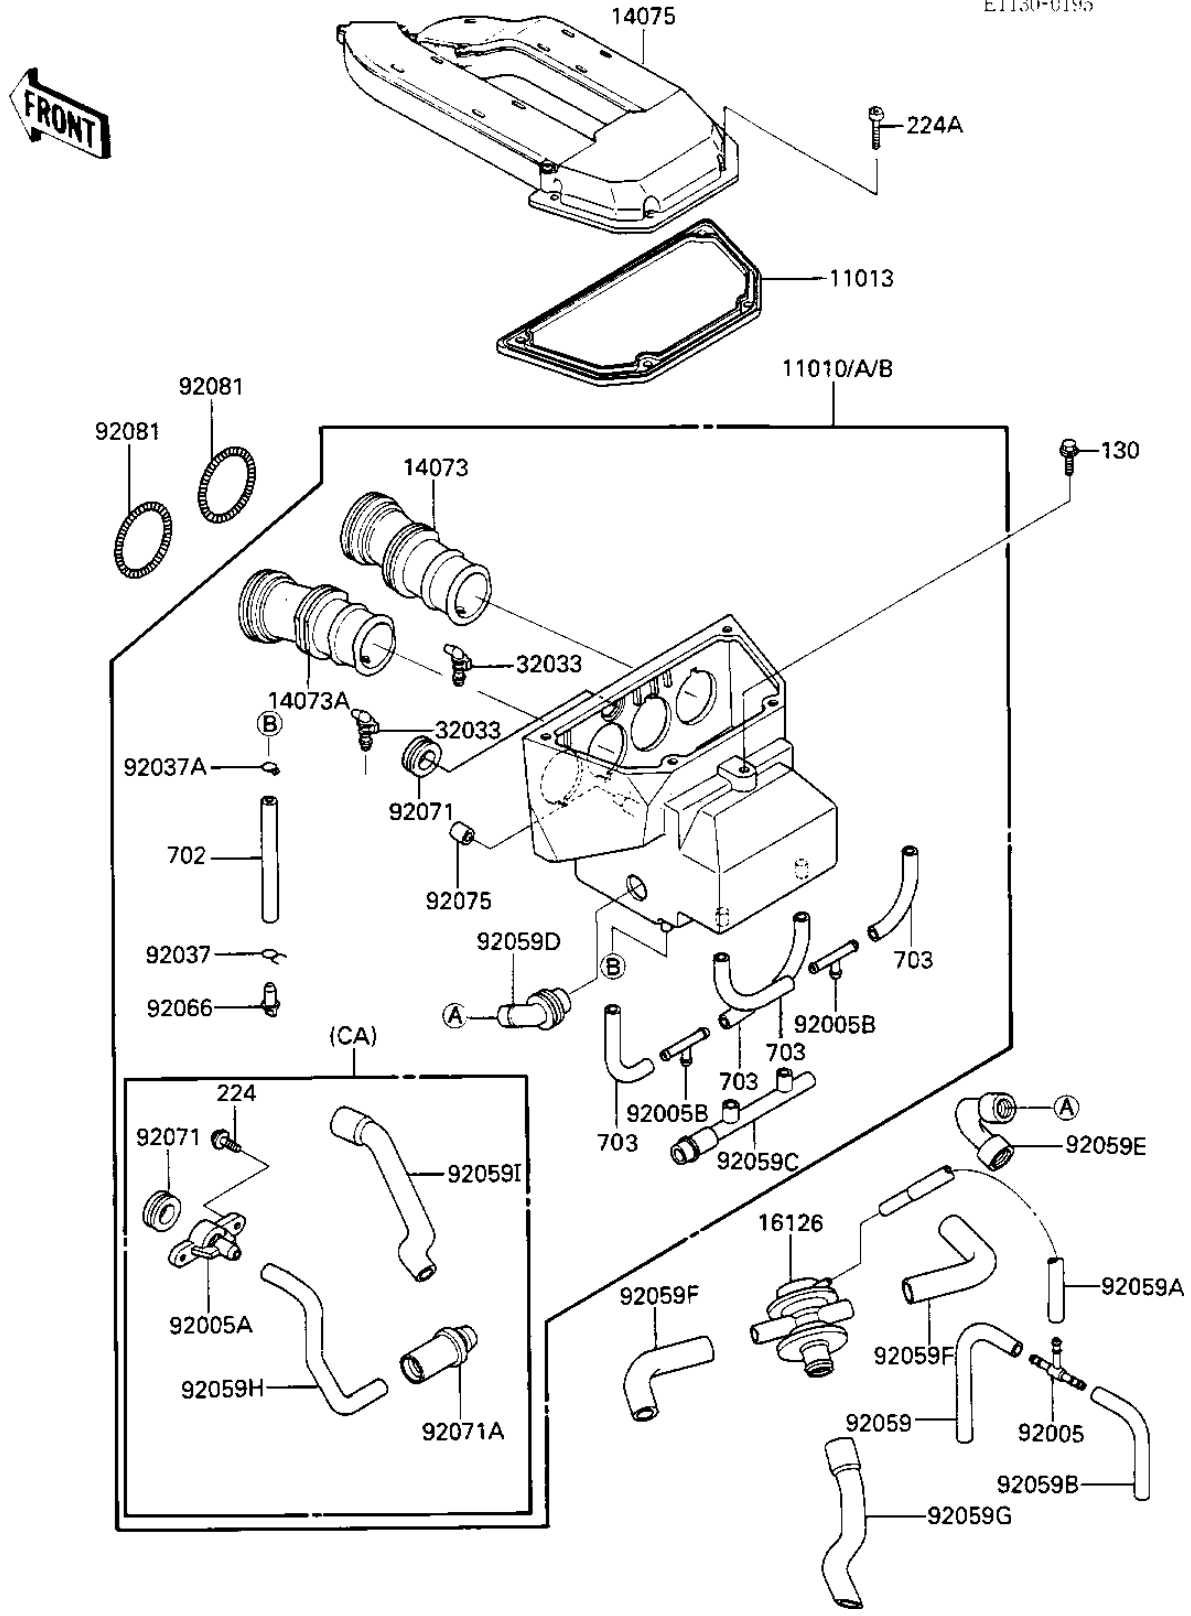

# 1987 Ninja® 1000R PARTS DIAGRAM

AIR CLEANER

E1130-0195

# 1987 Ninja® 1000R PARTS LIST

## AIR CLEANER

ITEM NAME	PART NUMBER	QUANTITY
FILTER-ASSY-AIR (Ref # 11010)	11010-1278	1
FILTER-ASSY-AIR (Ref # 11010A)	11010-1279	1
11010-1346 (Canada) (Ref # 11010B)	11010-1280	1
ELEMENT-AIR FILTER (Ref # 11013)	11013-1128	1
DUCT,#1,#4 (Ref # 14073)	14073-1215	2
DUCT,#2,#3 (Ref # 14073A)	14073-1216	2
CAP-ASSY,AIR FILTER (Ref # 14075)	14075-1064	1
VALVE,AIR SWITCH (Ref # 16126)	16126-1144	1
PIPE (Ref # 32033)	32033-1967	4
FITTING,TUBE (Ref # 92005)	92005-1017	1
FITTING (Ref # 92005A)	92005-1139	1
FITTING,T-TYPE (Ref # 92005B)	92005-1143	2
CLAMP-PIPE (Ref # 92037)	92037-072	1
CLAMP,CHAIN OILER (Ref # 92037A)	92037-147	1
TUBE,VACUUM,LONG (Ref # 92059)	92059-1162	1
TUBE,VACUUM,LONG (Ref # 92059A)	92059-1162	1
TUBE,4X9X80 (Ref # 92059B)	92059-1365	1
TUBE,BREATHER,INNER (Ref # 92059C)	92059-1549	1
TUBE,BREATHER,OUTER (Ref # 92059D)	92059-1550	1
TUBE (Ref # 92059E)	92059-1551	1
TUBE (Ref # 92059F)	92059-1629	2
TUBE (Ref # 92059G)	92059-1630	1
TUBE (Ref # 92059H)	92059-1631	1
TUBE (Ref # 92059I)	92059-1636	1
PLUG (Ref # 92066)	92066-1211	1
GROMMET,AIR FILTER (Ref # 92071)	92071-1042	1
GROMMET (Ref # 92071A)	92071-1132	1
DAMPER RUBBER (Ref # 92075)	92075-107	1
SPRING,COIL,BLACK (Ref # 92081)	92081-1457	4

## AIR CLEANER

ITEM NAME	PART NUMBER	QUANTITY
BOLT-FLANGED,6X20 (Ref # 130)	130C0620	1
SCREW-PAN-WP-CROS (Ref # 224)	224C0614	2
SCREW-PAN-WP-CROS (Ref # 224A)	224C0620	4
TUBE-RUBBER (Ref # 702)	702A07480	1
TUBE-RUBBER (Ref # 703)	703A07100	4