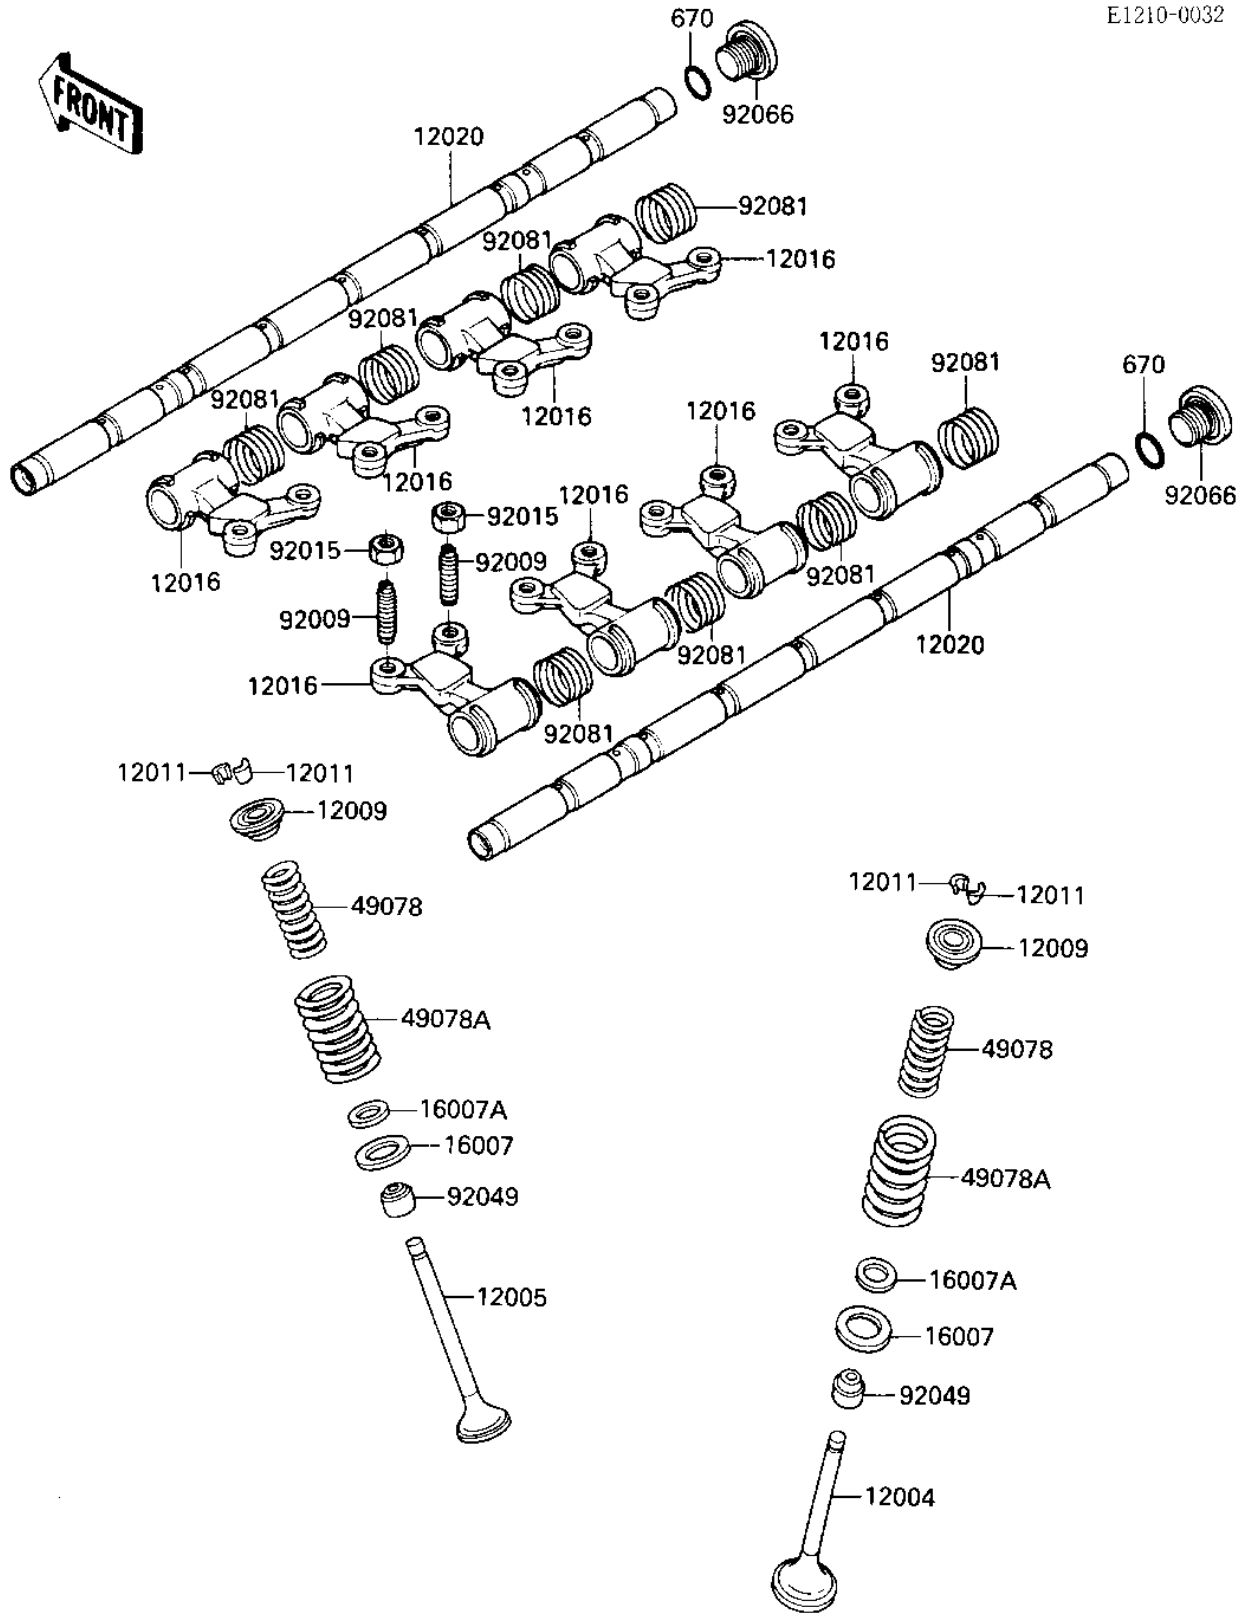

1987 Ninja® 1000R PARTS DIAGRAM

ROCKER ARMS/VALVES

E1210-0032

1987 Ninja® 1000R PARTS LIST

ROCKER ARMS/VALVES

ITEM NAME	PART NUMBER	QUANTITY
VALVE-INTAKE (Ref # 12004)	12004-1079	8
VALVE-EXHAUST (Ref # 12005)	12005-1052	8
RETAINER-VALVE SPRING (Ref # 12009)	12009-1054	16
SPLIT KEEPER,VALVE SP (Ref # 12011)	12011-1003	32
ARM-ROCKER (Ref # 12016)	12016-1051	8
SHAFT-ROCKER,L=343 (Ref # 12020)	12020-1051	2
SEAT-SPRING (Ref # 16007)	16007-1144	16
SEAT-SPRING (Ref # 16007A)	16007-1143	16
SPRING-ENGINE VALVE,I (Ref # 49078)	49078-1067	16
SPRING-ENGINE VALVE,O (Ref # 49078A)	49078-1069	16
SCREW,7MM (Ref # 92009)	92009-1279	16
NUT,7MM (Ref # 92015)	92015-1325	16
SEAL-OIL,RVC2-5.5X8.5 (Ref # 92049)	92049-1062	16
PLUG,14X11.5 (Ref # 92066)	92066-1192	2
SPRING,ROCKER ARM (Ref # 92081)	92081-1636	8
"O" RING,15MM (Ref # 670)	670B2015	2