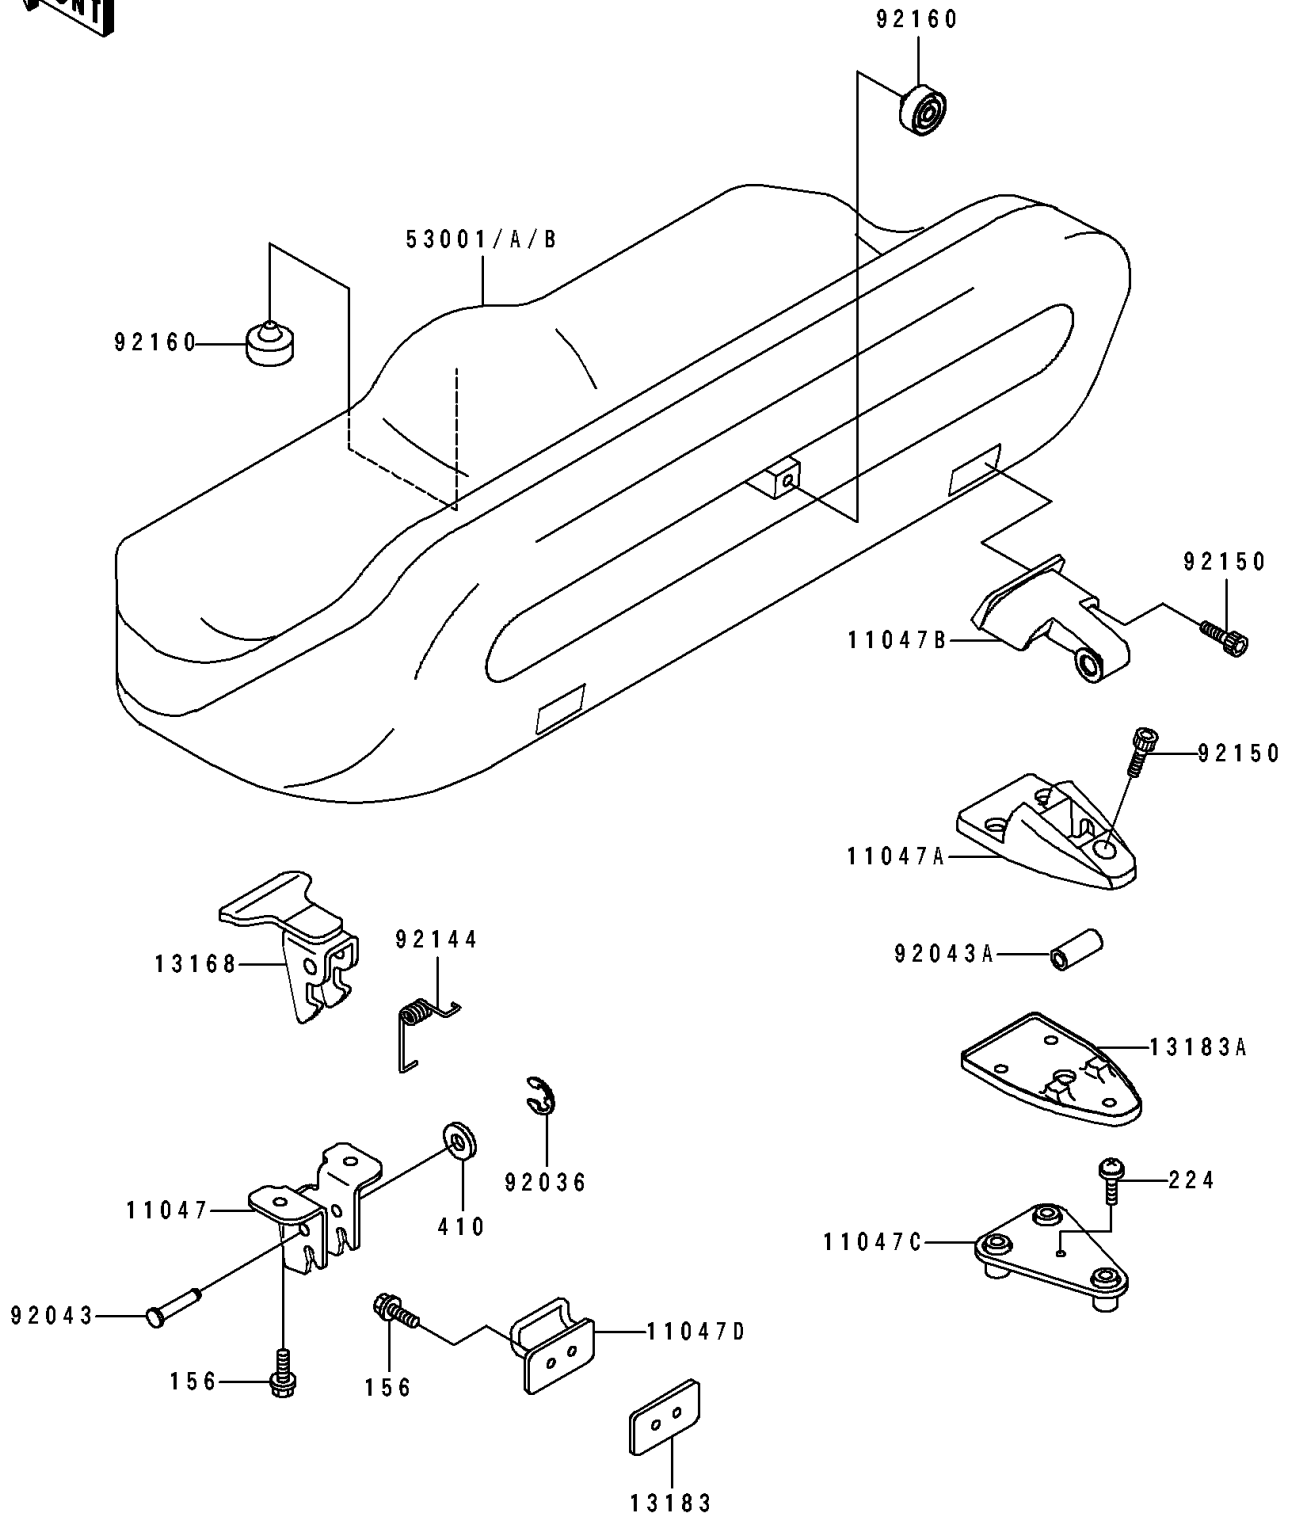

1992 SC PARTS DIAGRAM

Seat

F 3146

1992 SC PARTS LIST

Seat

ITEM NAME	PART NUMBER	QUANTITY
BRACKET,SEAT SIDE LOCK (Ref # 11047)	11047-3732	2
BRACKET,DECK SIDE HINGE,WHITE (Ref # 11047A)	11047-3733-8C	2
BRACKET,SEAT SIDE HINGE,WHITE (Ref # 11047B)	11047-3734-8C	2
BRACKET,DECK SIDE HINGE (Ref # 11047C)	11047-3742	2
BRACKET,DECK SIDE LOCK (Ref # 11047D)	11047-3757	2
LEVER,SEAT LOCK (Ref # 13168)	13168-3718	2
PLATE,DECK SIDE (Ref # 13183)	13183-3778	2
PLATE,HINGE BASE (Ref # 13183A)	13183-3780	2
SEAT-ASSY,GREEN (Ref # 53001)	53001-3713-LH	1
RING-SNAP (Ref # 92036)	92036-518	2
PIN,6X27.5 (Ref # 92043)	92043-3732	2
PIN,6X10X38 (Ref # 92043A)	92043-3733	2
SPRING (Ref # 92144)	92144-3731	2
BOLT,SOCKET,6X20 (Ref # 92150)	92150-3748	10
DAMPER (Ref # 92160)	92160-3766	13
BOLT-WP,6X20 (Ref # 156)	156R0620	8
SCREW-PAN-WP-CROS,5X12 (Ref # 224)	224R0512	2
WASHER-PLAIN-SMALL,6MM (Ref # 410)	410S0600	2