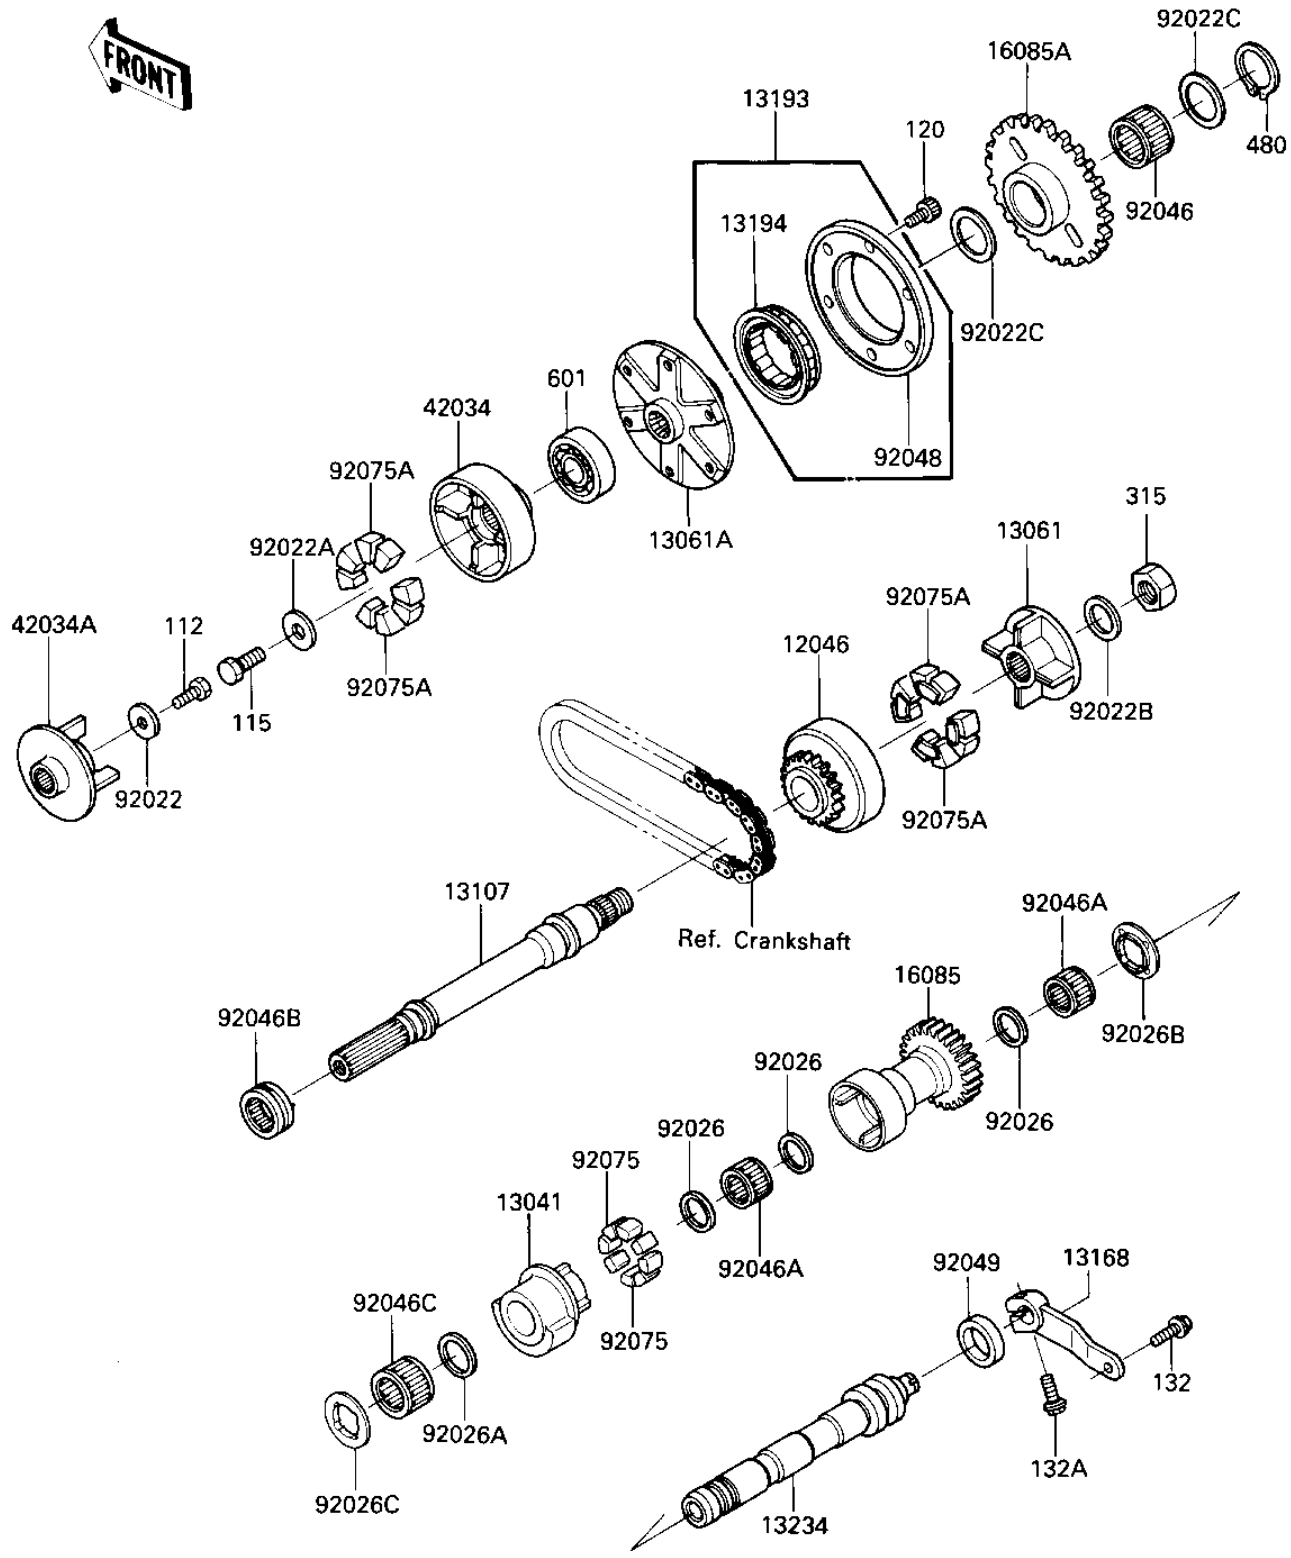

1986 Ninja® 1000R PARTS DIAGRAM

BALANCER/STARTER CLUTCH (E/NO.015993-)

E1323-0006

1986 Ninja® 1000R PARTS LIST

BALANCER/STARTER CLUTCH (E/NO.015993-)

ITEM NAME	PART NUMBER	QUANTITY
SPROCKET,GENERATOR (Ref # 12046)	12046-1068	1
BALANCER (Ref # 13041)	13041-1064	1
BOSS,SPROCKET (Ref # 13061)	13061-1111	1
BOSS,COUPLING (Ref # 13061A)	13061-1191	1
SHAFT (Ref # 13107)	13107-1108	1
LEVER (Ref # 13168)	13168-1236	1
CLUTCH-ONEWAY (Ref # 13194)	13194-1067	1
SHAFT-COMP,BALANCER (Ref # 13234)	13234-1052	1
GEAR,BALANCER (Ref # 16085)	16085-1139	1
GEAR,ONEWAY CLUTCH (Ref # 16085A)	16085-1173	1
COUPLING (Ref # 42034)	42034-1055	1
COUPLING (Ref # 42034A)	42034-1056	1
WASHER,6X19.5X2 (Ref # 92022)	92022-1517	1
WASHER,8X22X3 (Ref # 92022A)	92022-1518	1
WASHER,16X26X2 (Ref # 92022B)	92022-1519	1
WASHER-THRUST (Ref # 92022C)	92022-225	2
SPACER,21.3X24.3X1.5 (Ref # 92026)	92026-1213	3
SPACER,21.3X26X1 (Ref # 92026A)	92026-1223	1
SPACER (Ref # 92026B)	92026-1265	1
SPACER (Ref # 92026C)	92026-1271	1
BEARING,NEEDLE,K25302 (Ref # 92046)	92046-1022	1
BEARING-NEEDLE,K21X25 (Ref # 92046A)	92046-1105	2
BEARING-NEEDLE,RNA490 (Ref # 92046B)	92046-1109	1
BEARING-NEEDLE (Ref # 92046C)	92046-1155	1
OUTER,ONE WAY CLUTCH (Ref # 92048)	92048-1065	1
SEAL-OIL,S192705 (Ref # 92049)	92049-1174	1
DAMPER,BALANCER (Ref # 92075)	92075-1709	8
DAMPER,COUPLING (Ref # 92075A)	92075-1790	8
BOLT-UPSET,6X16 (Ref # 112)	112G0616	1

1986 Ninja® 1000R PARTS LIST

BALANCER/STARTER CLUTCH (E/NO.015993-)

ITEM NAME	PART NUMBER	QUANTITY
BOLT,8X20 (Ref # 115)	115G0820	1
BOLT,SOCKET,6X12 (Ref # 120)	120P0612	6
BOLT-FLANGED-SMALL (Ref # 132)	132J0616	1
BOLT-FLANGED-SMALL (Ref # 132A)	132J0620	1
NUT-HEX-FINE (Ref # 315)	315G1600	1
CIRCLIP,25M/M (Ref # 480)	480J2500	1
BEARING BALL #6203 (Ref # 601)	601A6203	1