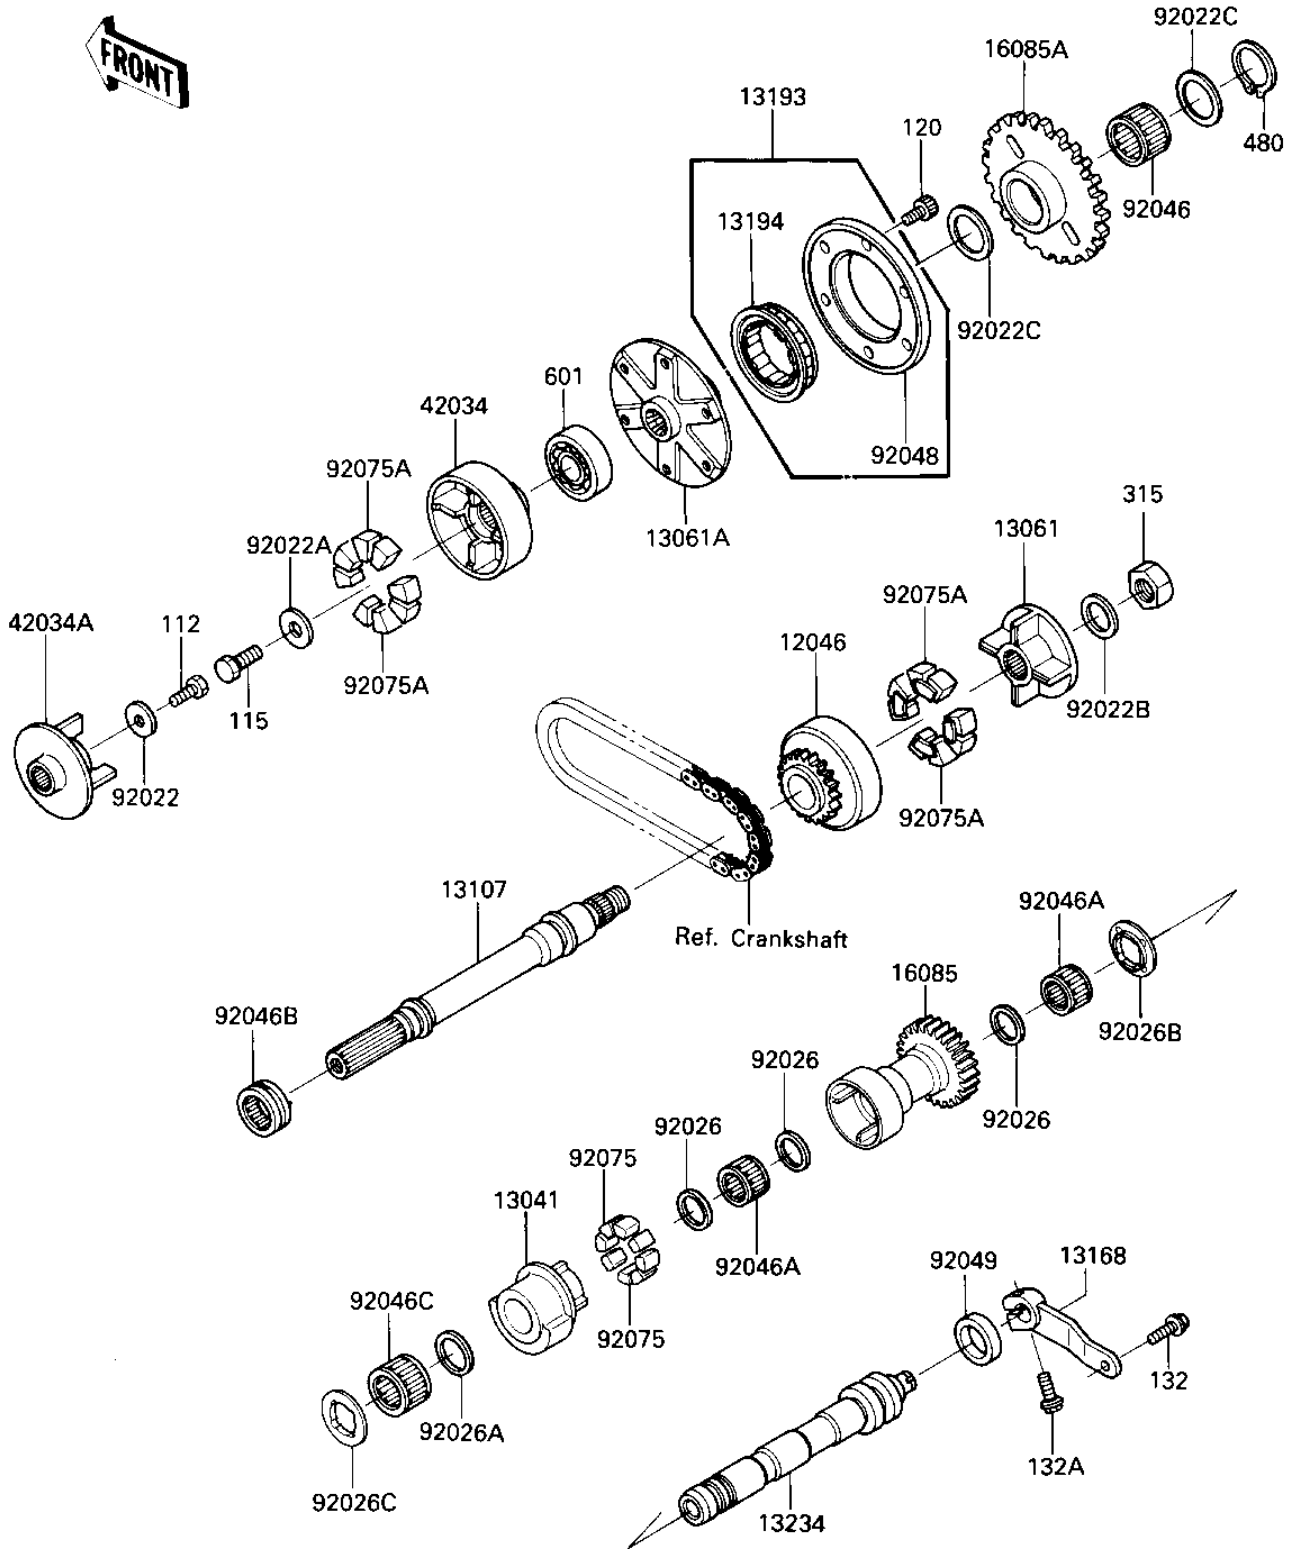

1987 Ninja® 1000R PARTS DIAGRAM

BALANCER/STARTER CLUTCH (E/NO.015993-)

E1323-0006

1987 Ninja® 1000R PARTS LIST

BALANCER/STARTER CLUTCH (E/NO.015993-)

ITEM NAME	PART NUMBER	QUANTITY
SPROCKET,GENERATOR (Ref # 12046)	12046-1068	1
BALANCER (Ref # 13041)	13041-1064	1
BOSS,SPROCKET (Ref # 13061)	13061-1111	1
BOSS,COUPLING (Ref # 13061A)	13061-1191	1
SHAFT (Ref # 13107)	13107-1108	1
LEVER (Ref # 13168)	13168-1236	1
CLUTCH-ONEWAY (Ref # 13194)	13194-1067	1
SHAFT-COMP,BALANCER (Ref # 13234)	13234-1052	1
GEAR,BALANCER (Ref # 16085)	16085-1139	1
GEAR,ONEWAY CLUTCH (Ref # 16085A)	16085-1173	1
COUPLING (Ref # 42034)	42034-1055	1
COUPLING (Ref # 42034A)	42034-1056	1
WASHER,6X19.5X2 (Ref # 92022)	92022-1517	1
WASHER,8X22X3 (Ref # 92022A)	92022-1518	1
WASHER,16X26X2 (Ref # 92022B)	92022-1519	1
WASHER-THRUST (Ref # 92022C)	92022-225	2
SPACER,21.3X24.3X1.5 (Ref # 92026)	92026-1213	3
SPACER,21.3X26X1 (Ref # 92026A)	92026-1223	1
SPACER (Ref # 92026B)	92026-1265	1
SPACER (Ref # 92026C)	92026-1271	1
BEARING,NEEDLE,K25302 (Ref # 92046)	92046-1022	1
BEARING-NEEDLE,K21X25 (Ref # 92046A)	92046-1105	2
BEARING-NEEDLE,RNA490 (Ref # 92046B)	92046-1109	1
BEARING-NEEDLE (Ref # 92046C)	92046-1155	1
OUTER,ONE WAY CLUTCH (Ref # 92048)	92048-1065	1
SEAL-OIL,S192705 (Ref # 92049)	92049-1174	1
DAMPER,BALANCER (Ref # 92075)	92075-1709	8
DAMPER,COUPLING (Ref # 92075A)	92075-1790	8
BOLT-UPSET,6X16 (Ref # 112)	112G0616	1

1987 Ninja® 1000R PARTS LIST

BALANCER/STARTER CLUTCH (E/NO.015993-)

ITEM NAME	PART NUMBER	QUANTITY
BOLT,8X20 (Ref # 115)	115G0820	1
BOLT,SOCKET,6X12 (Ref # 120)	120P0612	6
BOLT-FLANGED-SMALL (Ref # 132)	132J0616	1
BOLT-FLANGED-SMALL (Ref # 132A)	132J0620	1
NUT-HEX-FINE (Ref # 315)	315G1600	1
CIRCLIP,25M/M (Ref # 480)	480J2500	1
BEARING BALL #6203 (Ref # 601)	601A6203	1